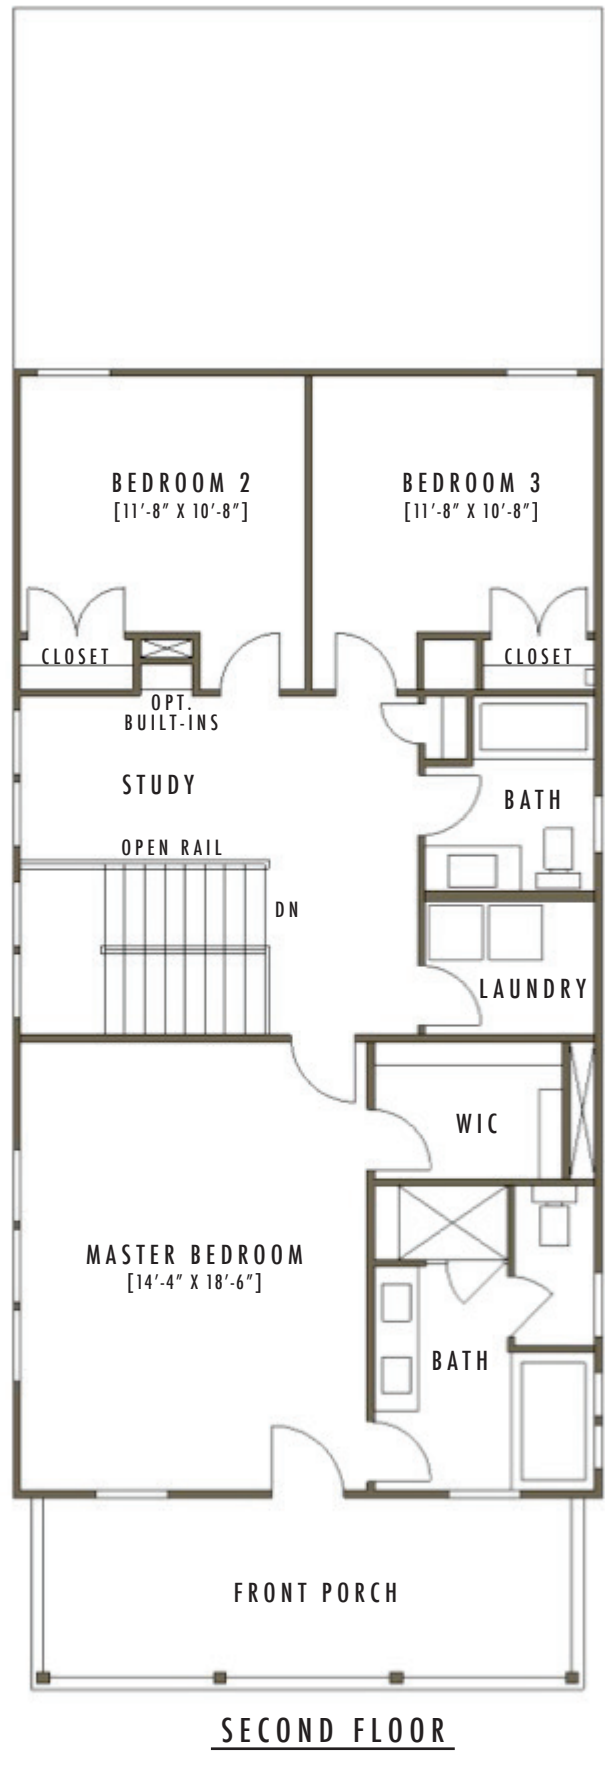

scale
3/16" = 1'-0"

AUGUSTA A
LOT # 1414

scale
1/8" = 1'-0"

AUGUSTA A
LOT # 1414