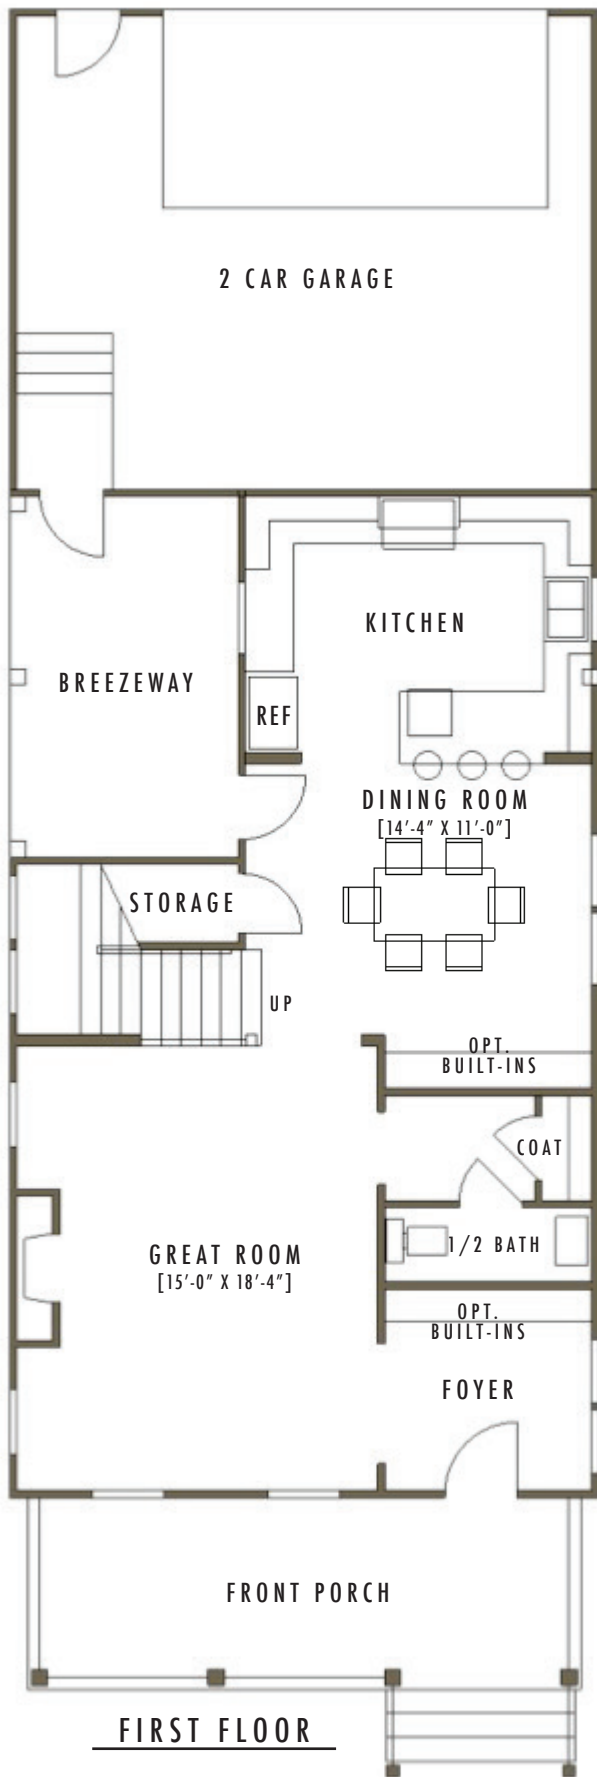

scale
3/16" = 1'-0"

AUGUSTA A
LOT # 1414

scale
1/8" = 1'-0"

AUGUSTA A
LOT # 1414