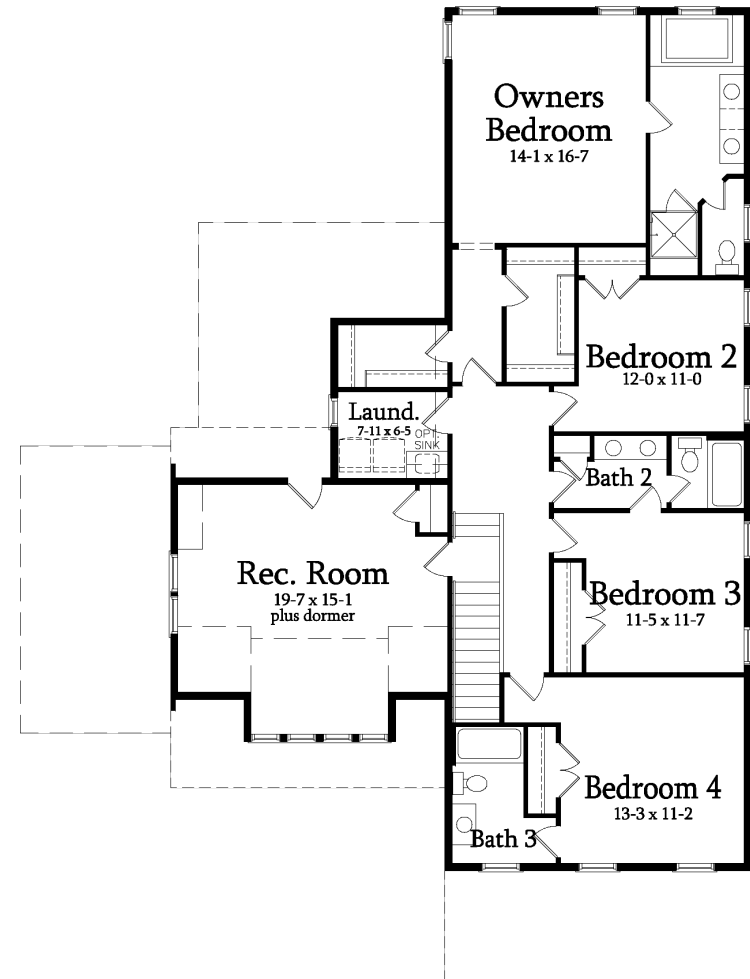

SAUSSY BURBANK

BEAUTIFUL - TIMELESS - CRAFTSMANSHIP

BRADY R

4 Bedroom / 3.5 Bath / Finished Rec Room / Base Heated SF: 3091
Opt Bedroom 5 SF: 203
Total Available Heated SF: 3294

2628-R

All plans, dimensions, details, and renderings are approximate and subject to change. Illustration may not represent finished details.

SAUSSY BURBANK

BEAUTIFUL - TIMELESS - CRAFTSMANSHIP

BRADY R

4 Bedroom / 3.5 Bath / Finished Rec Room

Base Heated SF: 3091

Opt Bedroom 5 SF: 203

Total Available Heated SF: 3294

FIRST FLOOR

SECOND FLOOR

2628-R

kdkdesign

All plans, dimensions, details, and renderings are approximate and subject to change. Illustration may not represent finished details. 10/2015