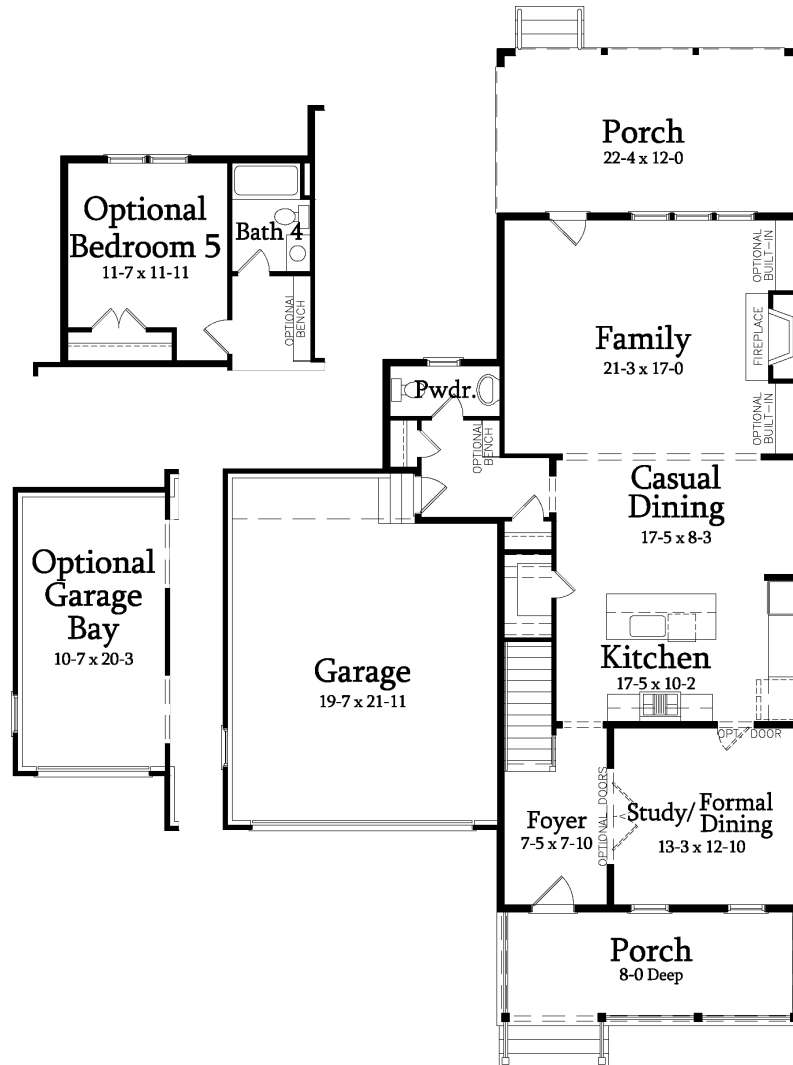

SAUSSY BURBANK

BEAUTIFUL - TIMELESS - CRAFTSMANSHIP

BRADY R

4 Bedroom / 3.5 Bath / Finished Rec Room / Base Heated SF: 3091
Opt Bedroom 5 SF: 203
Total Available Heated SF: 3294

2628-R

All plans, dimensions, details, and renderings are approximate and subject to change. Illustration may not represent finished details.

SAUSSY BURBANK

BEAUTIFUL - TIMELESS - CRAFTSMANSHIP

BRADY R

4 Bedroom / 3.5 Bath / Finished Rec Room

Base Heated SF: 3091

Opt Bedroom 5 SF: 203

Total Available Heated SF: 3294

FIRST FLOOR

SECOND FLOOR

2628-R

kdkdesign

All plans, dimensions, details, and renderings are approximate and subject to change. Illustration may not represent finished details. 10/2015