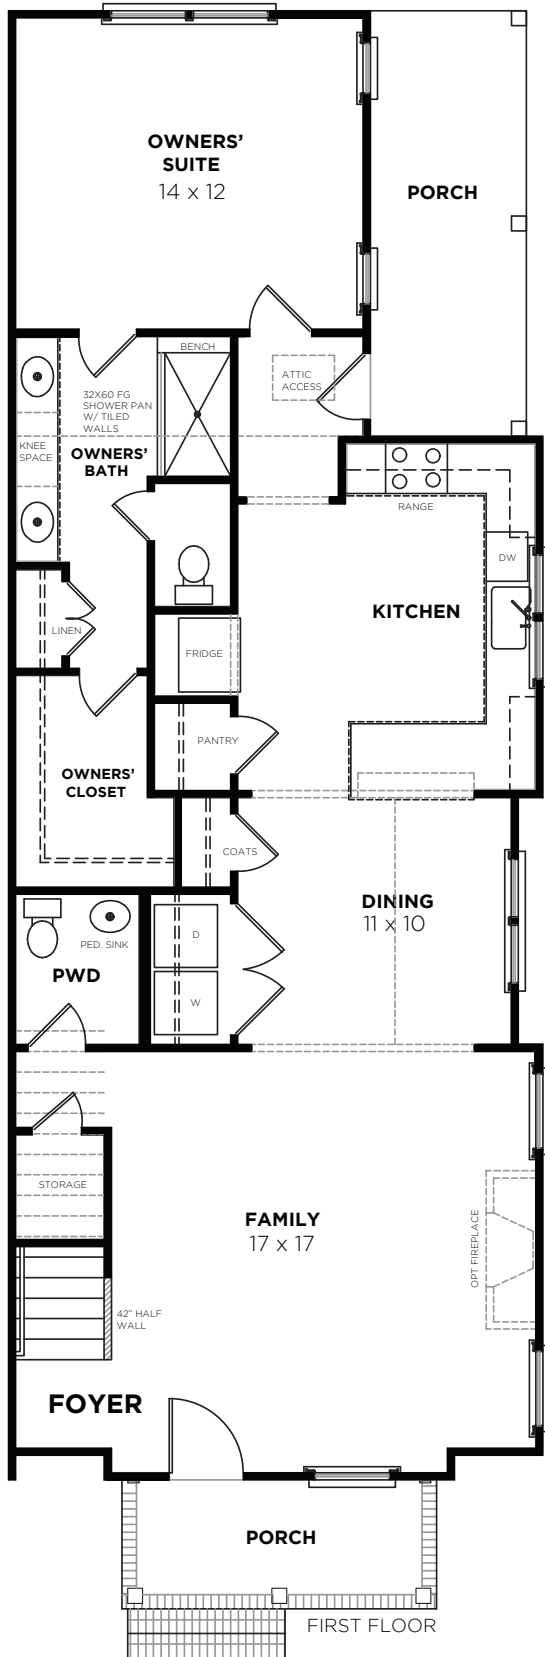

The Broadway B

Bedrooms	3
Bathrooms	3.5
First Floor	1,150 sq. ft.
Second Floor	850 sq. ft.
Total Heated	2,000 sq. ft.

The Broadway B

STANDARD SECOND FLOOR LAYOUT BROADWAY-B
07/11/24