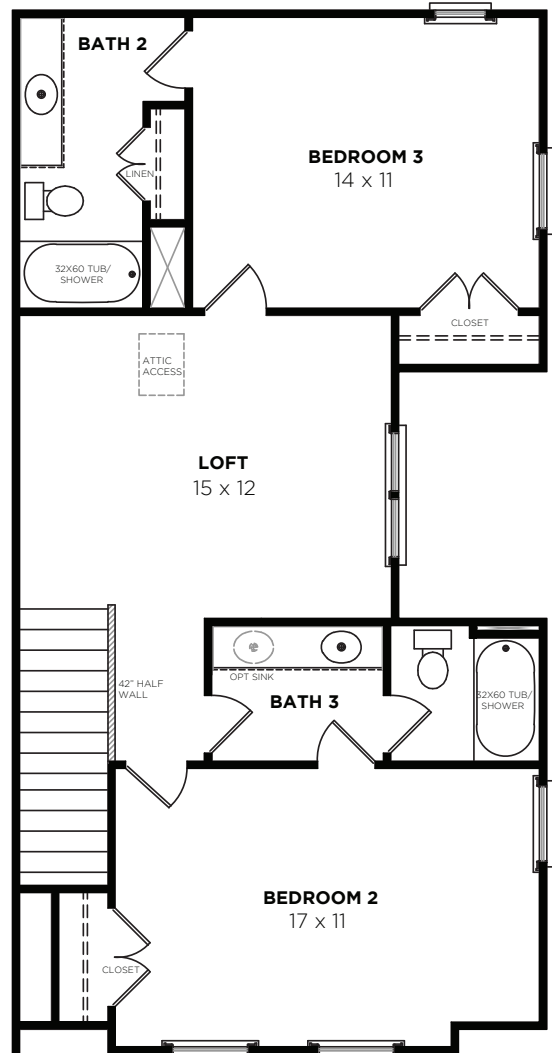

The Broadway B

Bedrooms	3
Bathrooms	3.5
First Floor	1,150 sq. ft.
Second Floor	850 sq. ft.
Total Heated	2,000 sq. ft.

The Broadway B

STANDARD SECOND FLOOR LAYOUT BROADWAY-B
07/11/24