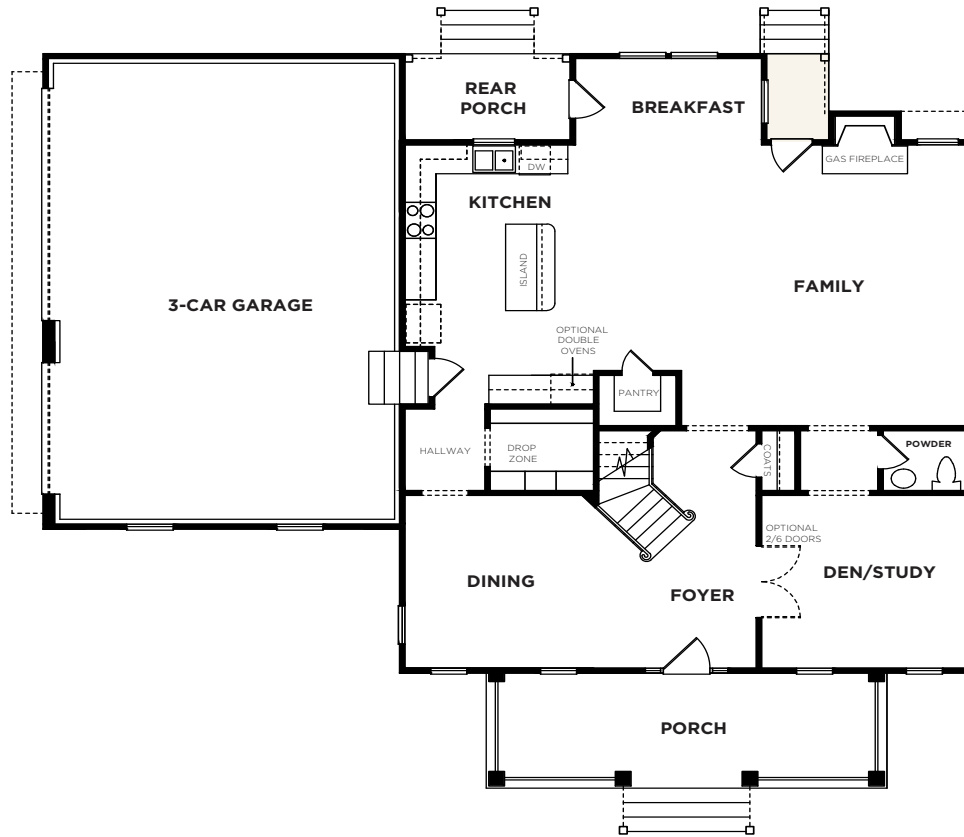

# CHADWICK BG3

<b>Bedrooms</b>	5
<b>Bathrooms</b>	3.5
<b>1st Floor</b>	1454 sq. ft.
<b>2nd Floor</b>	2149 sq. ft.
<b>Total Heated</b>	3603 sq. ft.

# CHADWICK BG3

CHADWICK BG3  
02/11/2014