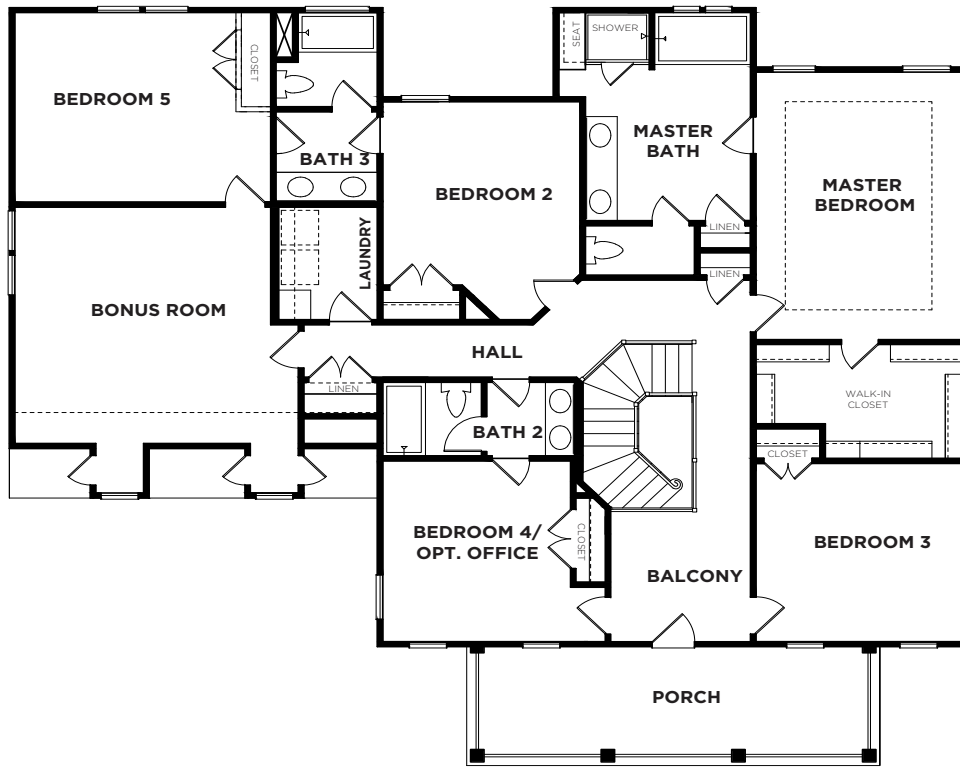

CHADWICK BG3

CHADWICK BG3
02/11/2014