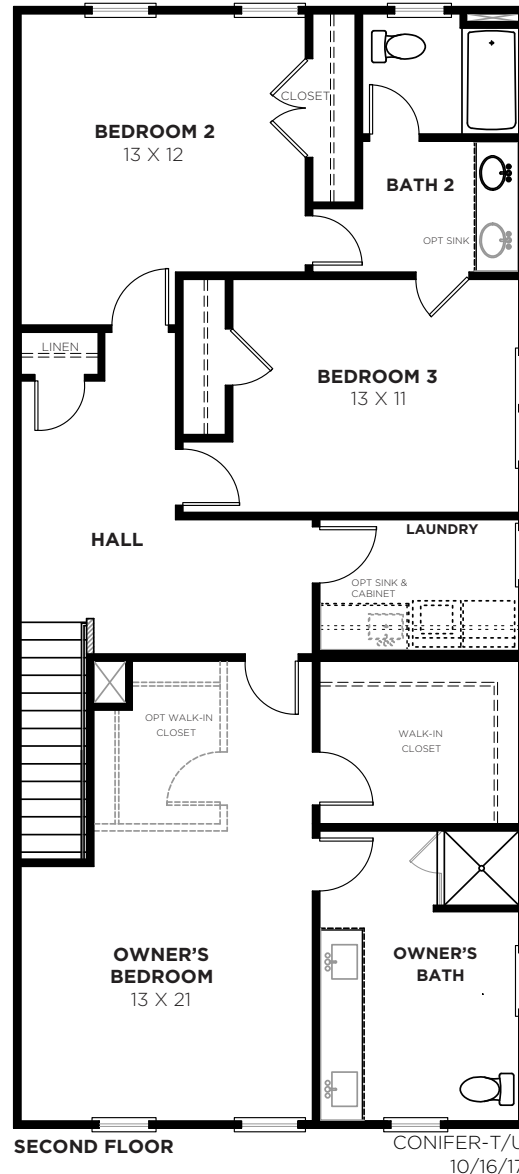

Bedrooms	3-4
Bathrooms	2.5-3
1st Floor	1127 sq. ft.
2nd Floor	1268 sq. ft.
Total Heated	2395 sq. ft.

SUMMERS CORNER™

CONIFER-T/U
10/16/17