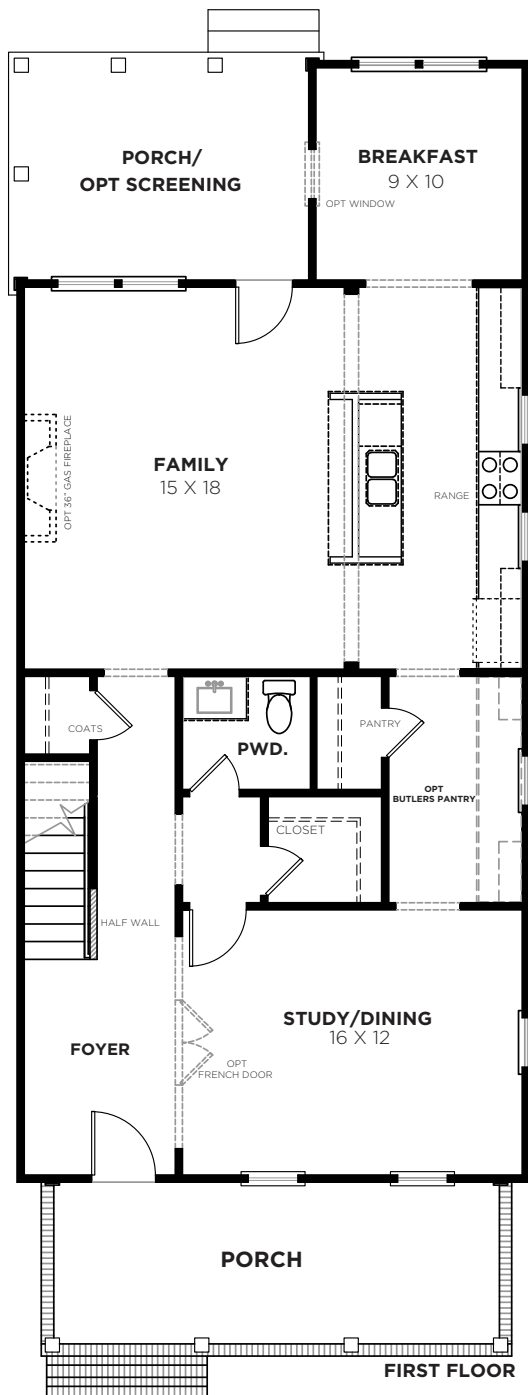

Bedrooms	3-4
Bathrooms	2.5-3
1st Floor	1127 sq. ft.
2nd Floor	1268 sq. ft.
Total Heated	2395 sq. ft.

SUMMERS CORNER™

CONIFER-T/U
10/16/17