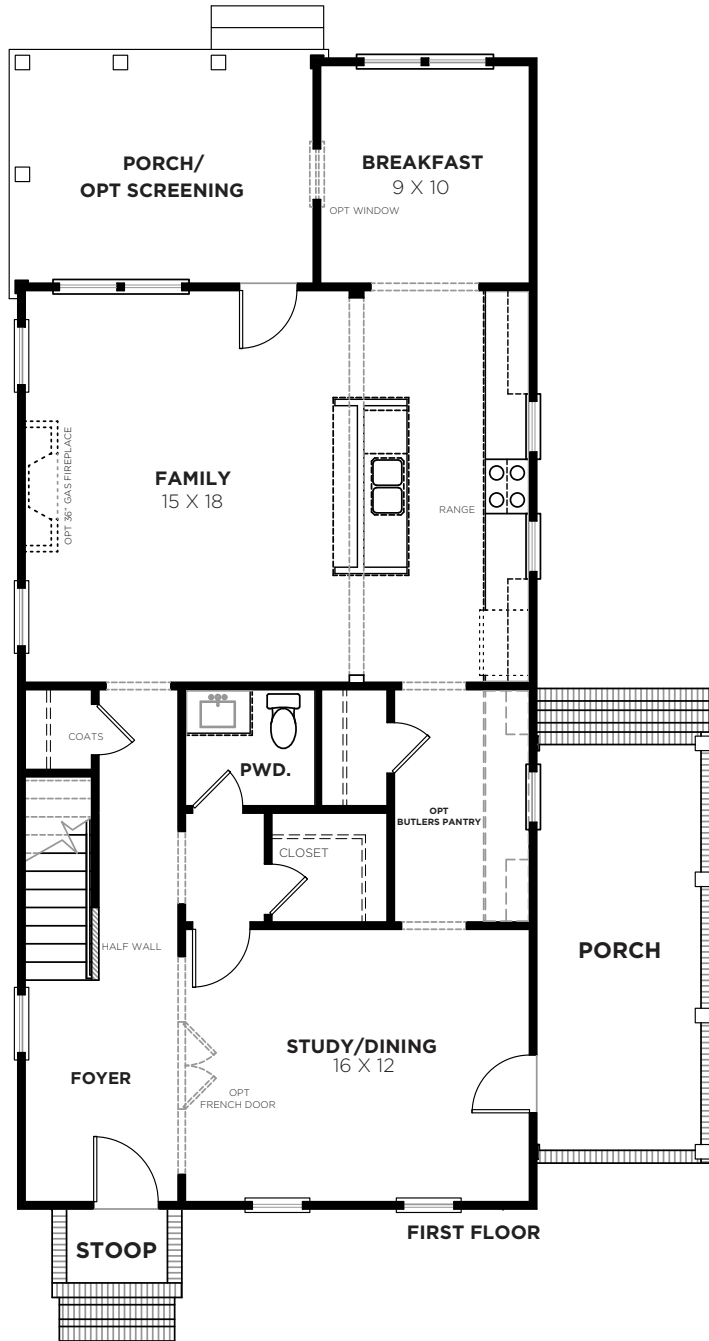

Bedrooms	3-4
Bathrooms	2.5-3
1st Floor	1127 sq. ft.
2nd Floor	1268 sq. ft.
Total Heated	2395 sq. ft.

SUMMERS CORNER™

CONIFER-VW
10/16/17