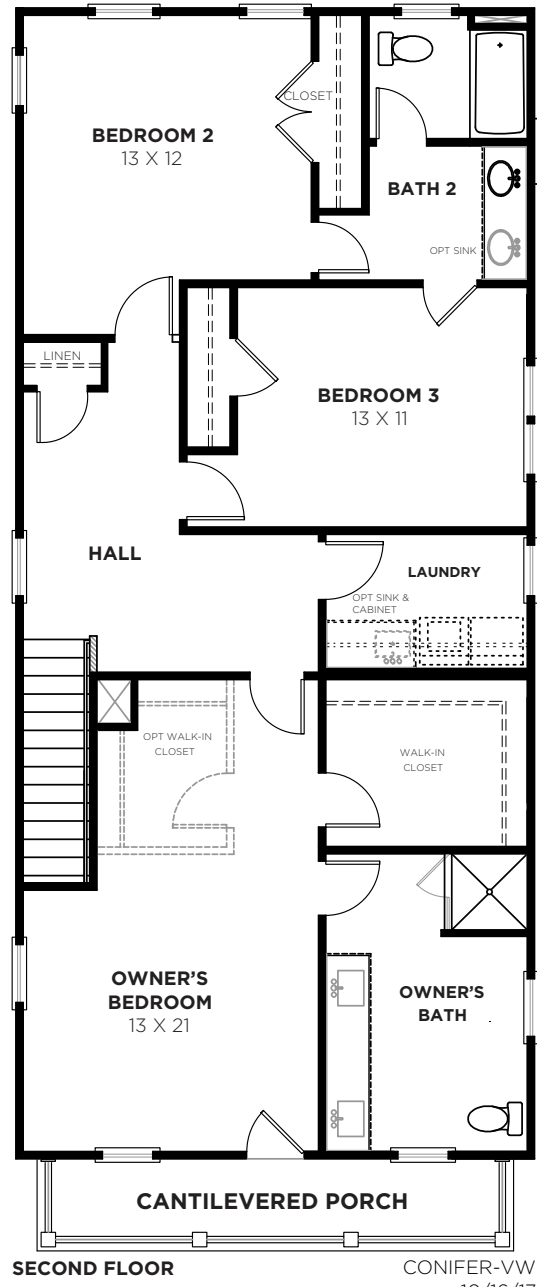

Bedrooms	3-4
Bathrooms	2.5-3
1st Floor	1127 sq. ft.
2nd Floor	1268 sq. ft.
Total Heated	2395 sq. ft.

SUMMERS CORNER™

CONIFER-VW
10/16/17