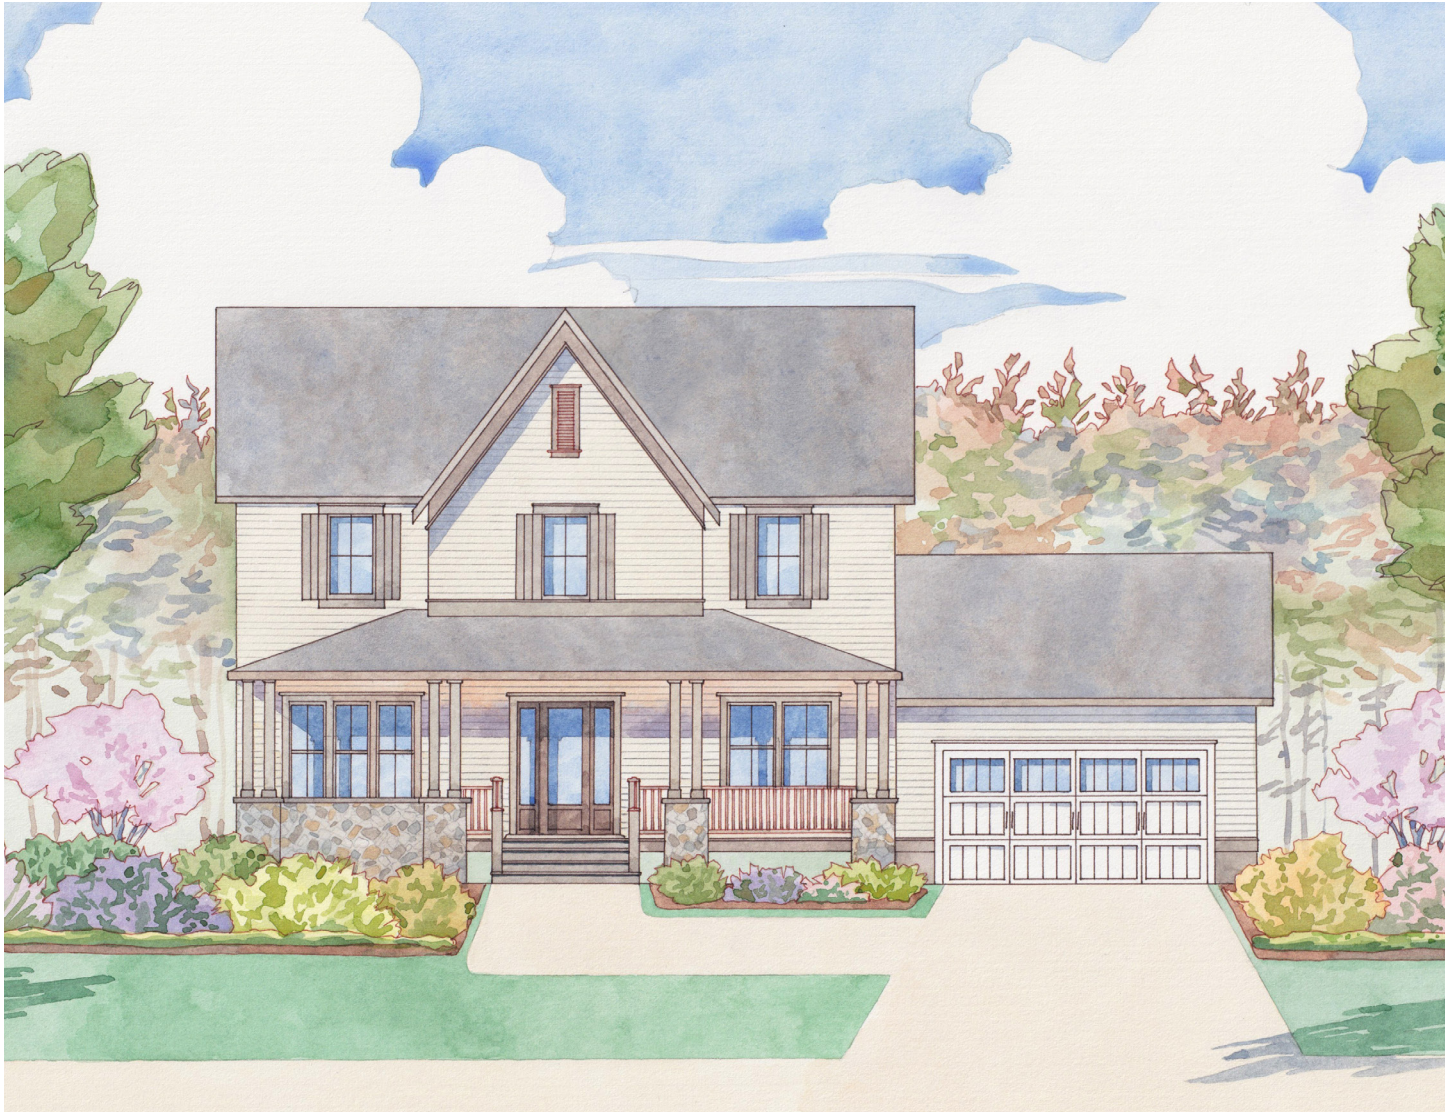

# COOLEY 4369A

<b>Bedrooms</b>	5
<b>Bathrooms</b>	4.5
<b>Lower Level</b>	988 sq. ft.
<b>Mid Level</b>	1648 sq. ft.
<b>Upper Level</b>	1733 sq. ft.
<b>Total Heated</b>	4369 sq. ft.

©2022. Saussy Burbank, LLC "Saussy Burbank" is a service mark of Saussy Burbank, LLC. Prices, plans, designs, architectural renderings, uses, dimensions, specifications, materials, availability, improvements and amenities depicted or described herein are subject to change or cancellation (in whole or in part) without notice. Illustrations may include artists' depictions and differ from final improvements. Equal housing opportunity.

# COOLEY 4369A