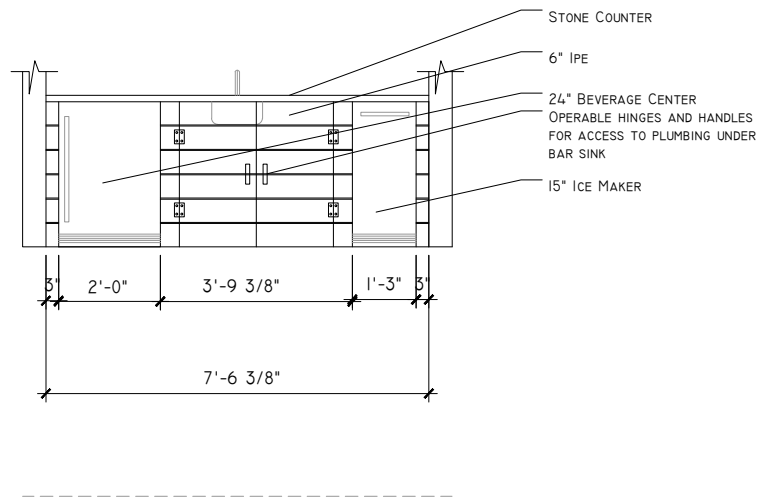

FLOOR PLAN

SELECTIONS

COUNTERTOP
SOAPSTONE
CHARCOAL

BEVERAGE CENTER
XO
STAINLESS STEEL

ICE MAKER
XO
STAINLESS STEEL