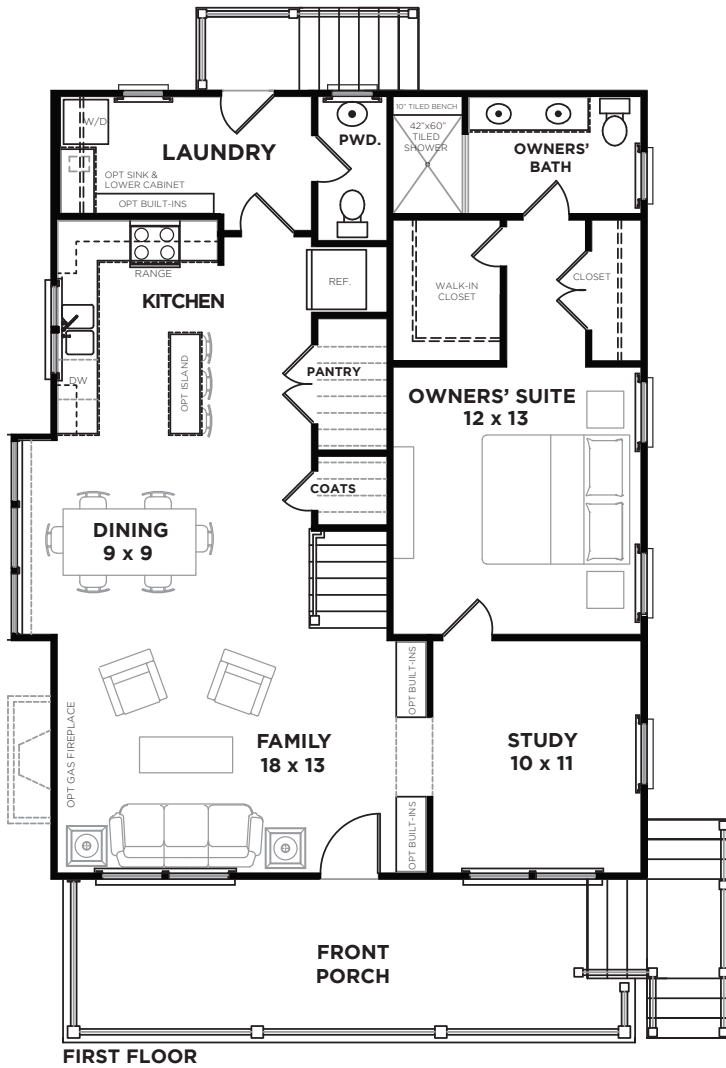

KIAWAH RIVER

CHARLESTON SEA ISLANDS

South Carolina

7900 FLAGSHIP LANE

DESIGN SELECTIONS

LOT EA-28
COTTAGE 2 2132-AR

HOUSE FLOOR PLAN

2136 SQ. FT

INTERIOR FINISHES

MASTER & BATH 2 VANITIES
AND POWDER BATH
PALMA 3 LIGHT
BURNISHED BRASS

DINING ROOM
BECKHAM CLASSIC MEDIUM
BURNISHED BRASS

FOYER, REAR ENTRY, LAUNDRY,
STUDY, BATH 2 & STAIRWELL
ASHER MEDIUM FLUSH
BLACK/ BRASS

CLOSETS & PANTRY
TRAVERSE ROUND
WHITE

KITCHEN ISLAND
AGNES SMALL PENDANT
BLACK/ BRASS

INTERIOR DOOR KNOBS
SCHLAGE BOWERY
BLACK

LOFT, BED 2 & 3
52" SYRUS W/LIGHT
BLACK

MASTER & FAMILY ROOM
MINKA SIMPLE
BLACK