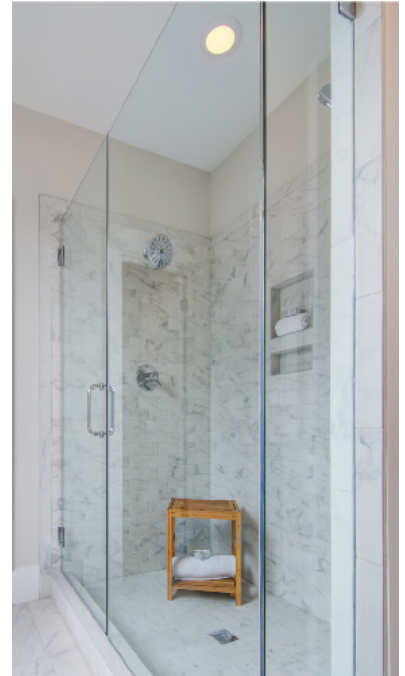

INTERIOR FINISHES

MASTER & BATH 2 VANITIES
AND POWDER BATH
PALMA 3 LIGHT
BURNISHED BRASS

DINING ROOM
BECKHAM CLASSIC MEDIUM
BURNISHED BRASS

FOYER, REAR ENTRY, LAUNDRY,
STUDY, BATH 2 & STAIRWELL
ASHER MEDIUM FLUSH
BLACK/ BRASS

MASTER BATH

VANITY FAUCET
TRINSIC 3559-MPU-DST
CHROME

SINK
LENOVA PU-01-W
WHITE

SHOWER FAUCET
TRINSIC T14259
CHROME

SHOWER DOOR
"INSPIRATION PHOTO SHOWING
FRAMELESS SHOWER DOOR"

COUNTER TOP
NOUGAT QUARTZ

CABINET HARDWARE
PULL 4112PC

VANITY FAUCET
TRINSIC 3559-MPU-DST
SATIN NICKEL

SHOWER/ TUB WALLS
VITRUVIAN 3X6 BRICKWORK
WHITE GLOSSY VV10

SINK
WESCOTT 442040
WHITE

SHOWER/ TUB FAUCET
TRINSIC TI4459
SATIN NICKEL

TUB
AMERICAN STANDARD
PRINCETON 60X30