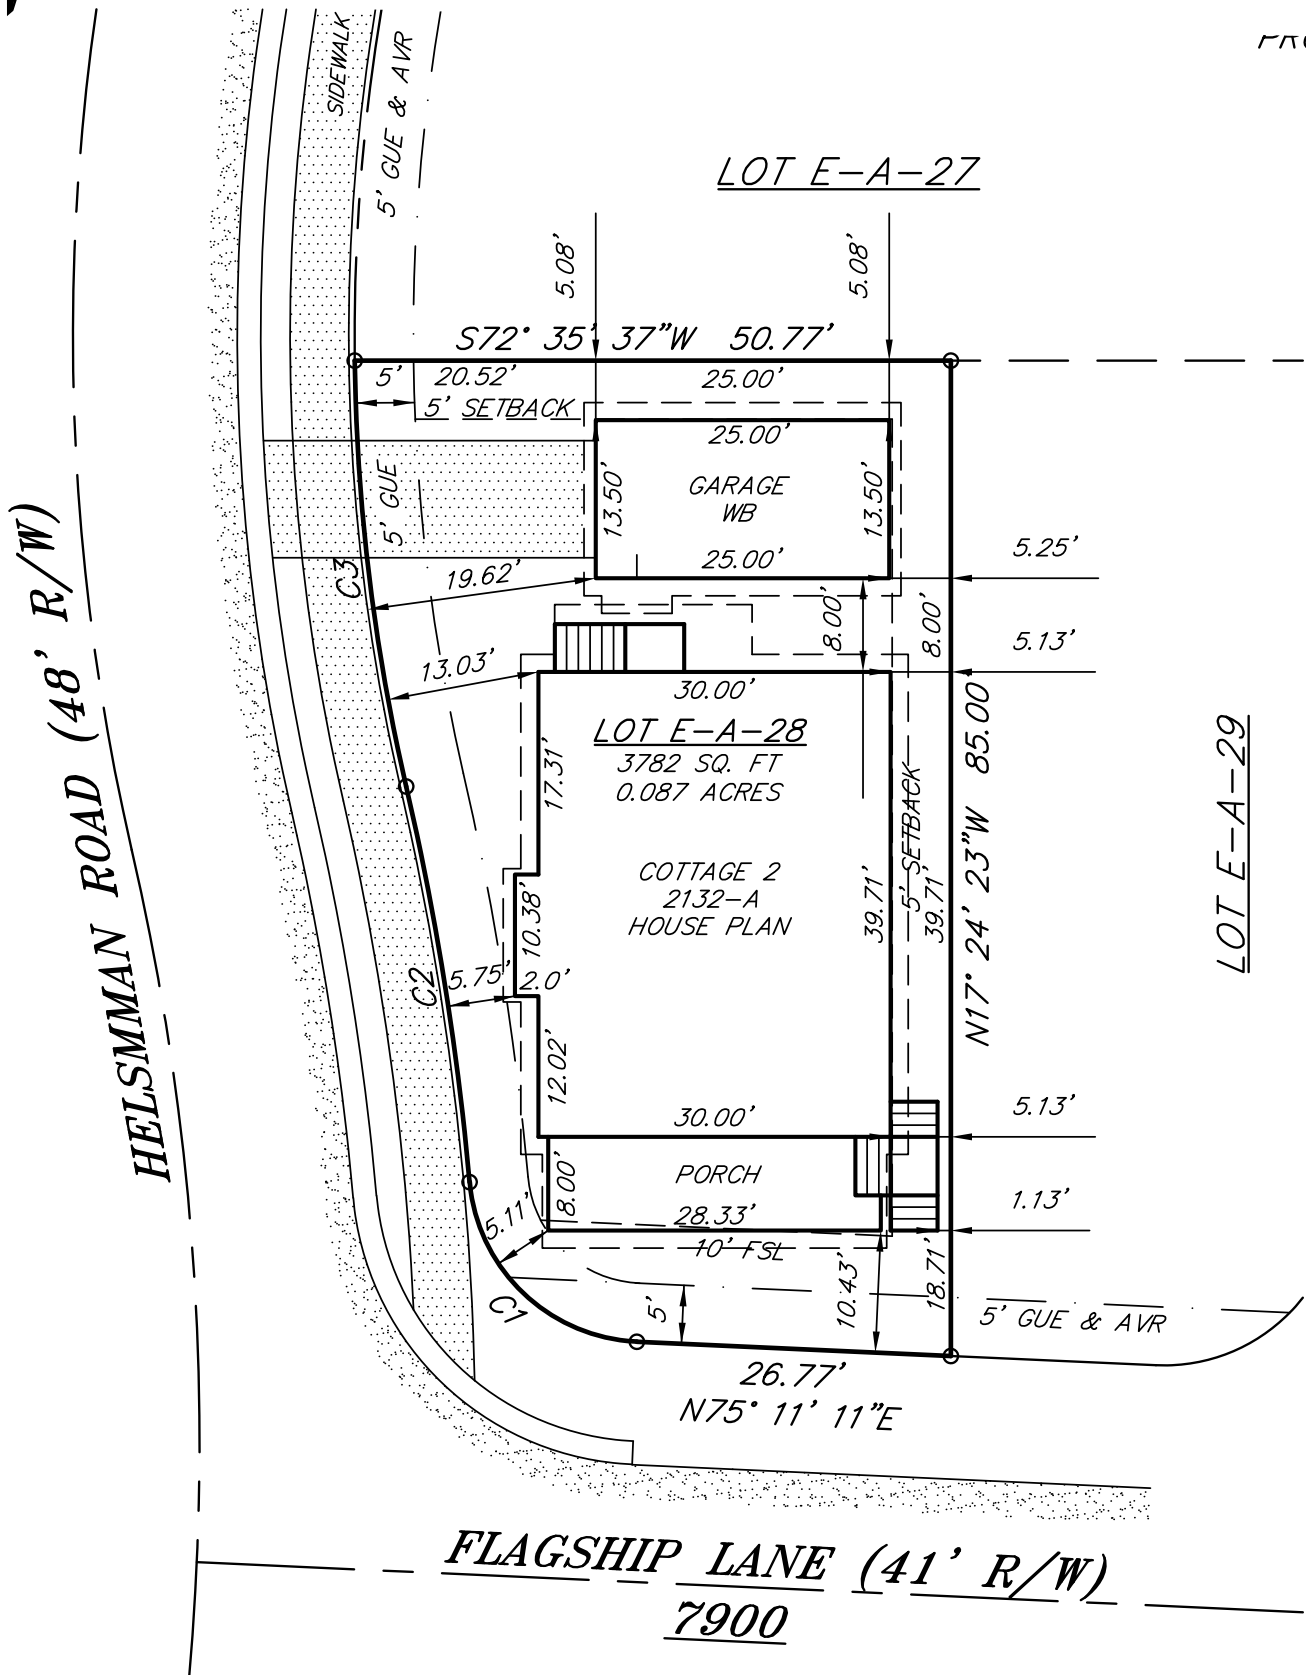

PLOT PLAN

FRU