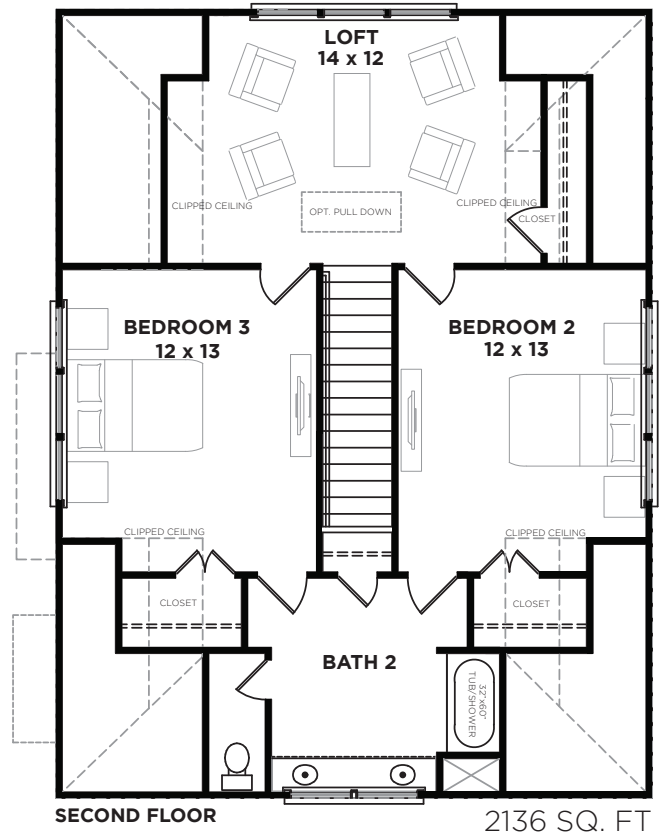

KIAWAH RIVER

CHARLESTON SEA ISLANDS

South Carolina

7900 FLAGSHIP LANE

DESIGN SELECTIONS

LOT EA-28
COTTAGE 2 2132-AR

HOUSE FLOOR PLAN

2136 SQ. FT