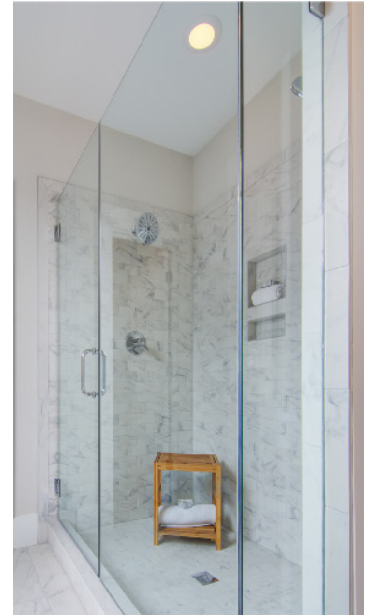

# MASTER BATH

VANITY FAUCET  
TRINSIC  
MATTE BLACK

SHOWER WALL TILE  
CATCH 3X6  
WHITE

SHOWER DOOR  
"INSPIRATION PHOTO SHOWING  
FRAMELESS SHOWER DOOR"

COUNTER TOP  
FROST WHITE QUARTZ

SHOWER FAUCET  
TRINSIC  
MATTE BLACK