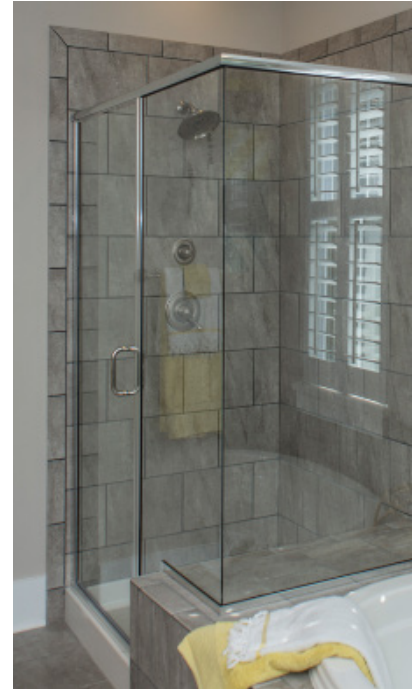

SHOWER DOOR
"INSPIRATION PHOTO SHOWING
SEMI-FRAMELESS SHOWER DOOR"