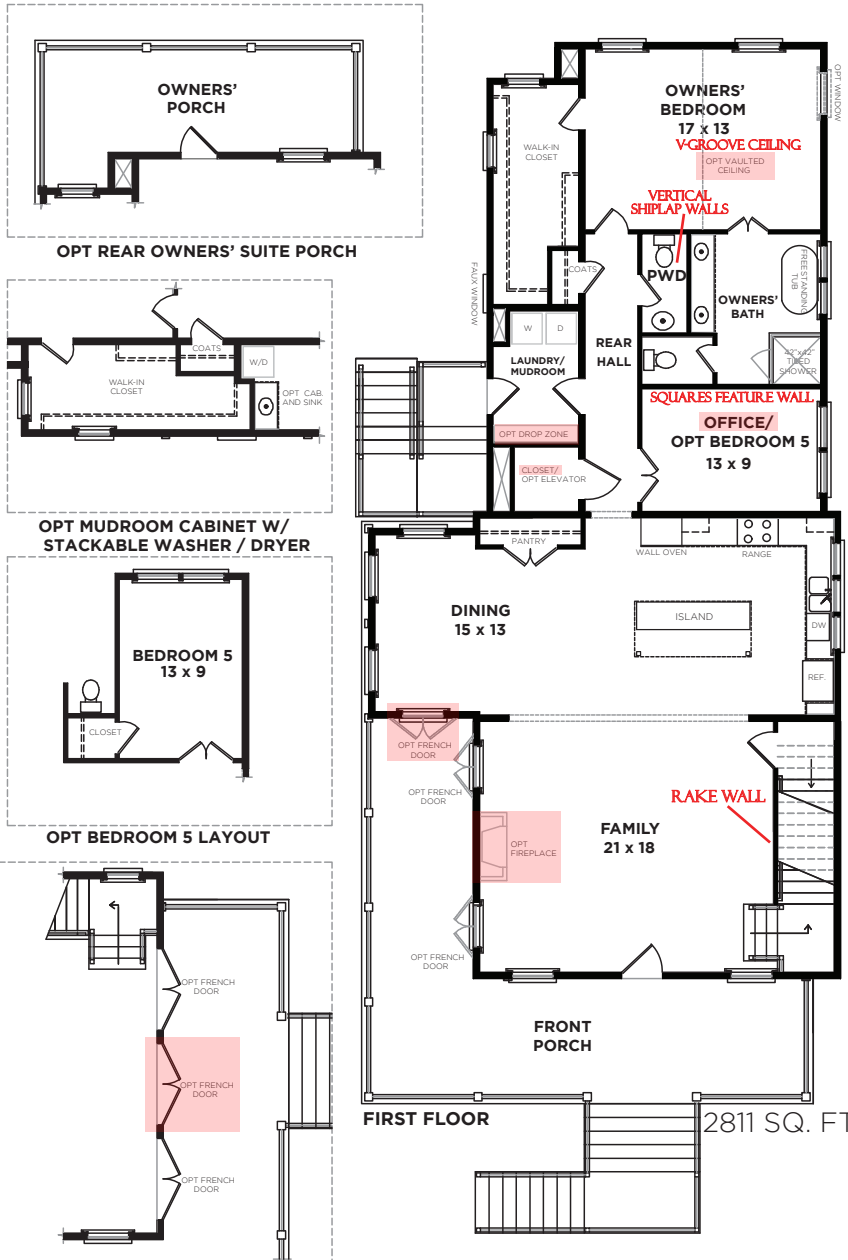

## DESIGN SELECTIONS

LOT ED-59

KARNER 2580-AW

# HOUSE FLOOR PLAN

## Karner-AW

TILED SHOWER WALLS  
AND SHOWER FLOOR.

5" COVE CROWN  
1ST FLOOR

©2022. Saussy Burbank, LLC "Saussy Burbank" is a service mark of Saussy Burbank, LLC. Prices, plans, designs, architectural renderings, uses, dimensions, specifications, materials, availability, improvements and amenities depicted or described herein are subject to change or cancellation (in whole or in part) without notice. Illustrations may include artists' depictions and differ from final improvements. Equal housing opportunity.