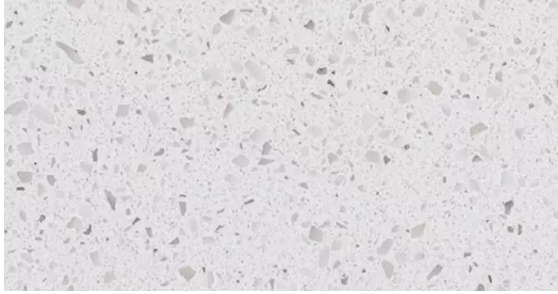

LAUNDRY

COUNTER TOP
FROST WHITE QUARTZ