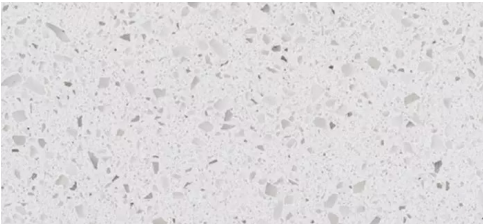

COUNTER TOP
FROST WHITE QUARTZ