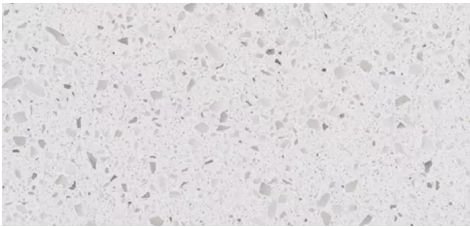

# BATH #3

VANITY FAUCET  
TRINSIC  
MATTE BLACK

SHOWER/ TUB FAUCET  
TRINSIC  
MATTE BLACK

SHOWER WALLS & FLOOR TILE  
CONTESSA 12X24  
DAMA

COUNTER TOP  
FROST WHITE QUARTZ

TUB  
AMERICAN STANDARD  
PRINCETON 60X30