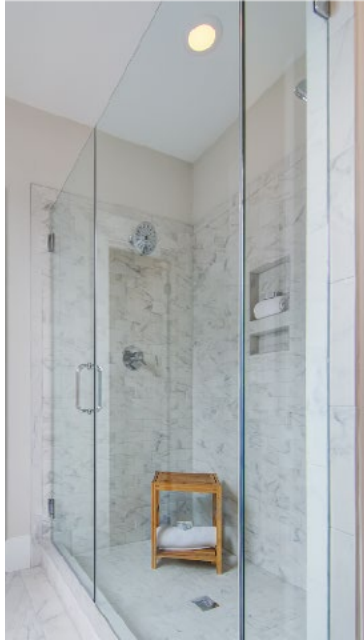

SHOWER DOOR
"INSPIRATION PHOTO SHOWING
FRAMELESS SHOWER DOOR"

SHOWER FAUCET
TRINSIC
CHAMPAGNE BRONZE

COUNTERTOP
CLASSIC WHITE QUARTZ

SHOWER WALL TILE
CRAFT II 3X12
WHITE

CABINETS
SONOMA
LINEN

CABINET HARDWARE