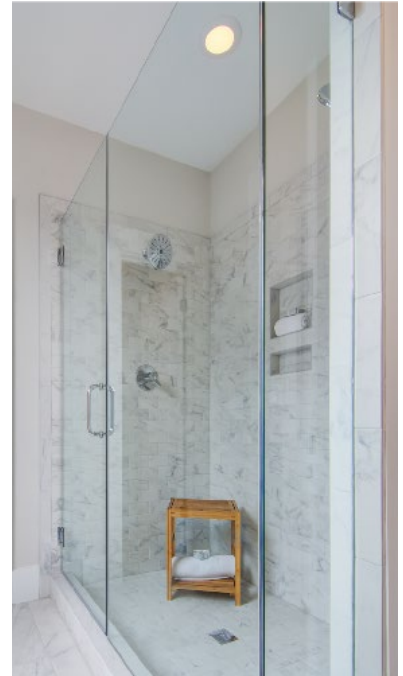

SHOWER DOOR
"INSPIRATION PHOTO SHOWING
FRAMELESS SHOWER DOOR"

SHOWER FAUCET
TRINSIC
CHAMPAGNE BRONZE

COUNTERTOP
CLASSIC WHITE QUARTZ

SHOWER WALL TILE
CRAFT II 3X12
WHITE

CABINETS
SONOMA
LINEN

CABINET HARDWARE

SHOWER FLOOR TILE
INFLUENCE PENNY
WHITE

FLOOR TILE
SERENDRA 12X24
LUNA

TUB FILLER
TRINSIC
CHAMPAGNE BRONZE

FREESTANDING TUB
ACRYLIC WHITE

BATHROOM #2

SINK FAUCET
TRINSIC
CHAMPAGNE BRONZE

SHOWER FAUCET
TRINSIC
CHAMPAGNE BRONZE

SHOWER DOOR
"INSPIRATION PHOTO SHOWING
FRAMELESS SHOWER DOOR"

COUNTERTOP
CLASSIC WHITE QUARTZ

CABINETS
SONOMA
LINEN

CABINET HARDWARE

SHOWER WALLS
CATCH 4X16
WHITE

FLOOR TILE
CONTESSA 12X24
DAMA

SHOWER FLOOR TILE
INFLUENCE PENNY
WHITE

BATHROOM #3

SINK FAUCET
TRINSIC
CHAMPAGNE BRONZE

SHOWER FAUCET
TRINSIC
CHAMPAGNE BRONZE

SHOWER DOOR
“INSPIRATION PHOTO SHOWING
SEMI- FRAMELESS SHOWER DOOR”

COUNTERTOP
CLASSIC WHITE QUARTZ

CABINETS
SONOMA
LINEN