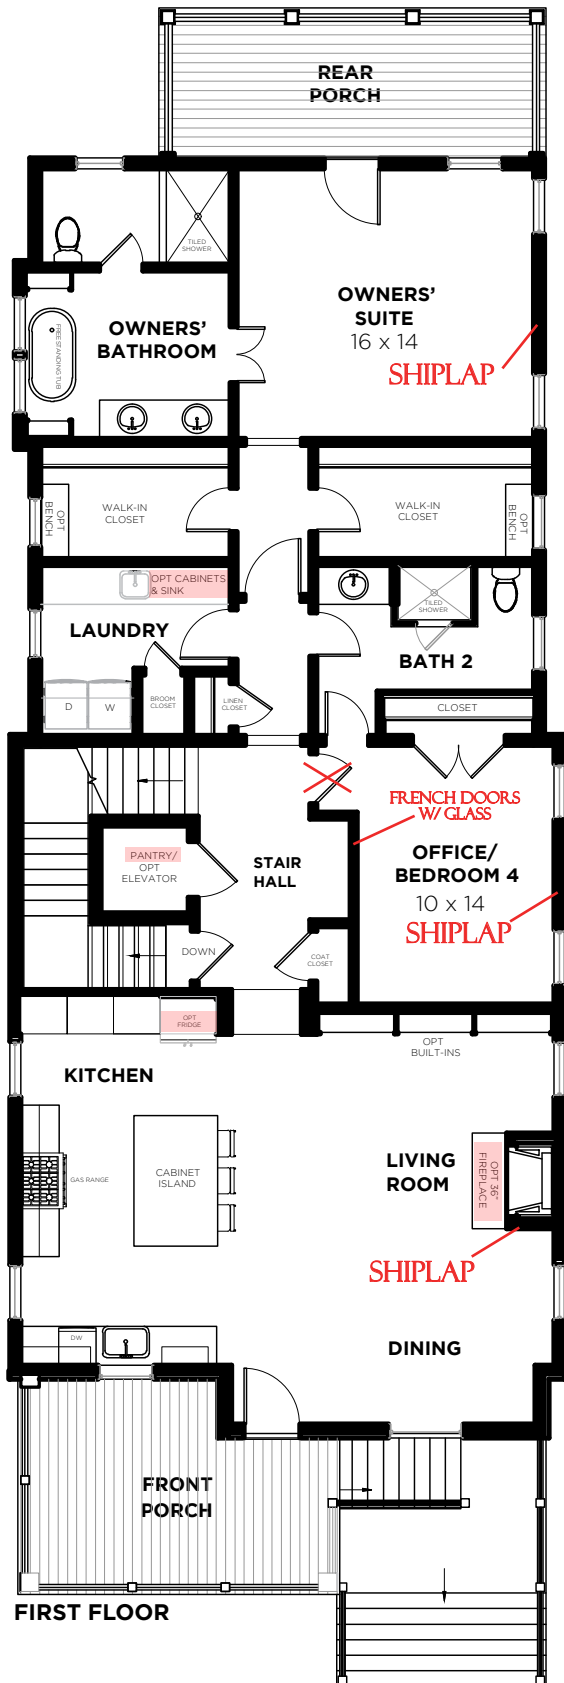

KIAWAH RIVER

CHARLESTON SEA ISLANDS

South Carolina

8322 JACK ISLAND DRIVE

DESIGN SELECTIONS

LOT ED-60
MONARCH 2761-C

HOUSE FLOOR PLAN

2787 SQ. FT

5" COVE CROWN
1ST FLOOR

PLOT PLAN

DRIFT LANE (36' PRIVATE R/W)

JACK ISLAND DRIVE (50' PRIVATE R/W)

8322

EXTERIOR COLORS

METAL ROOF
5V GALVALUME SHOWN
MEDIUM BRONZE

EXTERIOR DOORS
HAWTHORNE SW3518