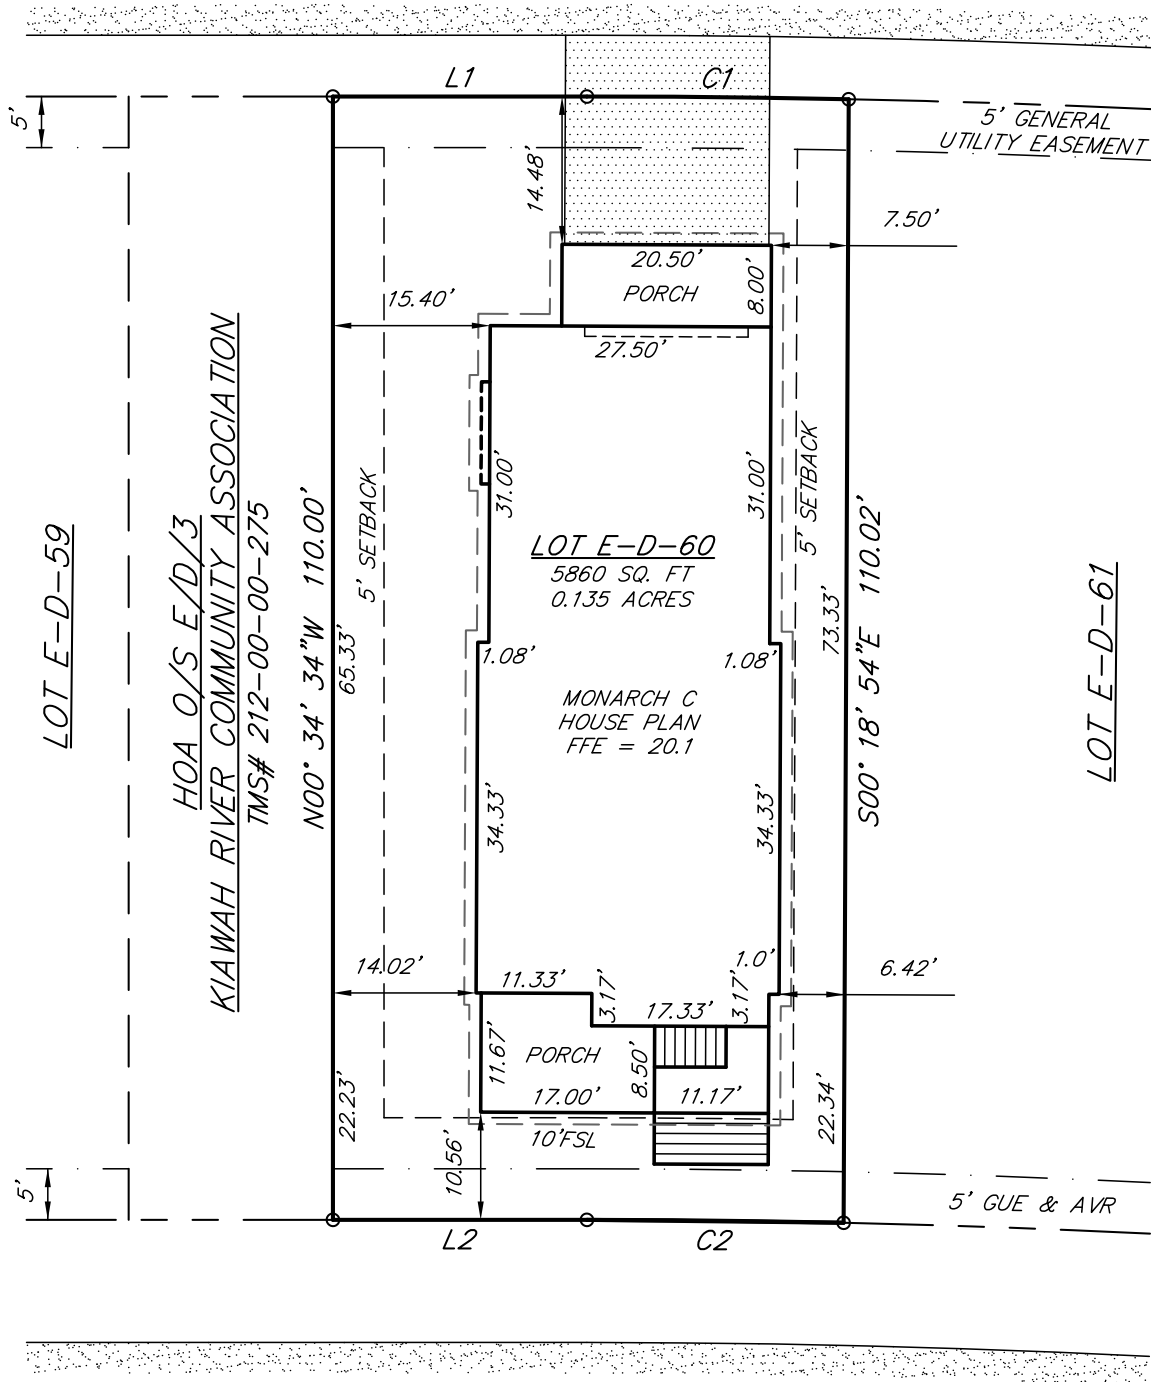

PLOT PLAN

DRIFT LANE (36' PRIVATE R/W)

JACK ISLAND DRIVE (50' PRIVATE R/W)

8322