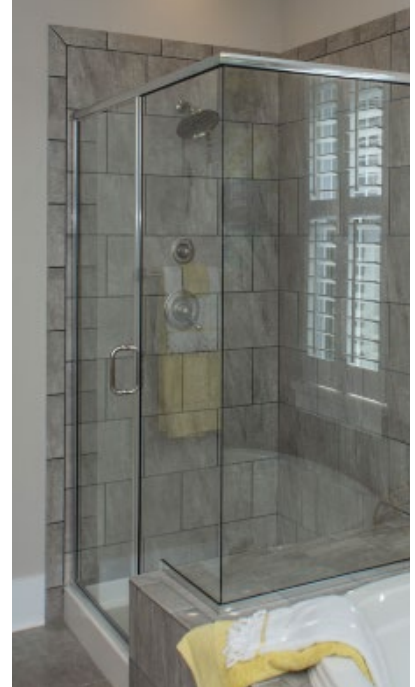

SHOWER FLOOR TILE
INFLUENCE PENNY
WHITE

FLOOR TILE
SERENDRA 12X24
LUNA

TUB FILLER
TRINSIC
CHAMPAGNE BRONZE

FREESTANDING TUB
ACRYLIC WHITE

BATHROOM #2

SINK FAUCET
TRINSIC
CHAMPAGNE BRONZE

SHOWER FAUCET
TRINSIC
CHAMPAGNE BRONZE

SHOWER DOOR
"INSPIRATION PHOTO SHOWING
FRAMELESS SHOWER DOOR"

COUNTERTOP
CLASSIC WHITE QUARTZ

CABINETS
SONOMA
LINEN

CABINET HARDWARE

SHOWER WALLS
CATCH 4X16
WHITE

FLOOR TILE
CONTESSA 12X24
DAMA

SHOWER FLOOR TILE
INFLUENCE PENNY
WHITE

BATHROOM #3

SINK FAUCET
TRINSIC
CHAMPAGNE BRONZE

SHOWER FAUCET
TRINSIC
CHAMPAGNE BRONZE

SHOWER DOOR
“INSPIRATION PHOTO SHOWING
SEMI- FRAMELESS SHOWER DOOR”

COUNTERTOP
CLASSIC WHITE QUARTZ

CABINETS
SONOMA
LINEN