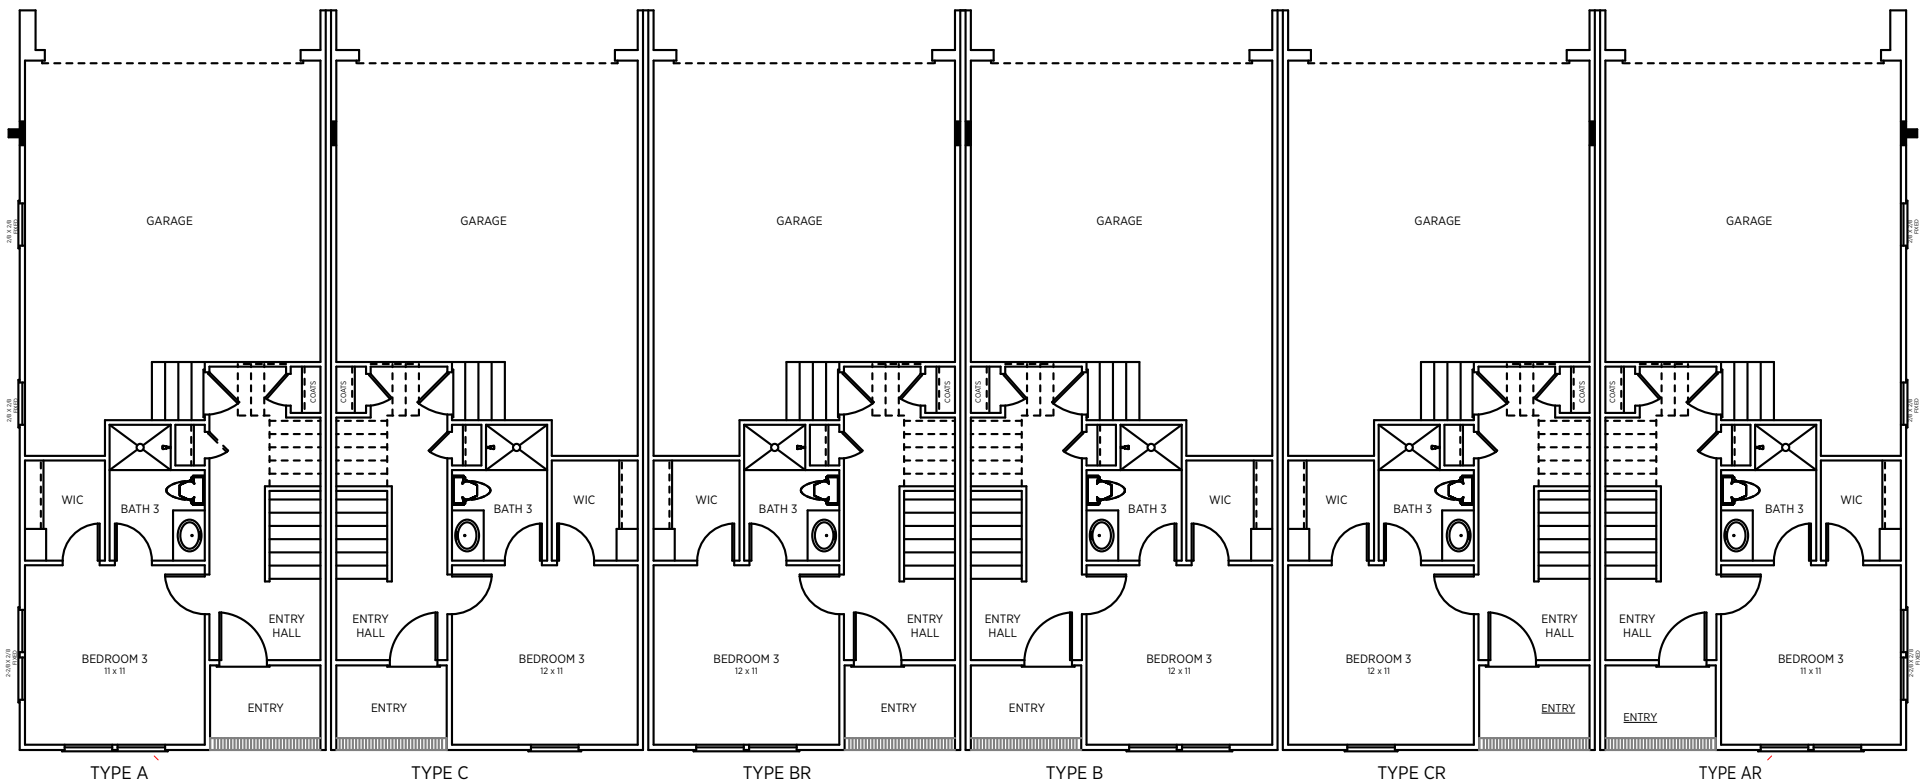

# ELLWOOD (6-UNIT)

	Type A	Type C	Type BR	Type B	Type CR	Type AR
<b>Bedrooms</b>	3	3	3	3	3	3
<b>Bathrooms</b>	3.5	3.5	3.5	3.5	3.5	3.5
<b>Lower Level</b>	378 sq. ft.	385 sq. ft.	385 sq. ft.	385 sq. ft.	385 sq. ft.	378 sq. ft.
<b>Main Level</b>	758 sq. ft.	772 sq. ft.	772 sq. ft.	772 sq. ft.	772 sq. ft.	758 sq. ft.
<b>Upper Level</b>	899 sq. ft.	916 sq. ft.	916 sq. ft.	916 sq. ft.	916 sq. ft.	899 sq. ft.
<b>Total Heated</b>	2035 sq. ft.	2073 sq. ft.	2073 sq. ft.	2073 sq. ft.	2073 sq. ft.	2035 sq. ft.

LOWER LEVEL  
20' TOWNHOME TYPE II-6 UNIT

MID LEVEL  
20' TOWNHOME TYPE II-6 UNIT

UPPER LEVEL  
20' TOWNHOME TYPE II-6 UNIT