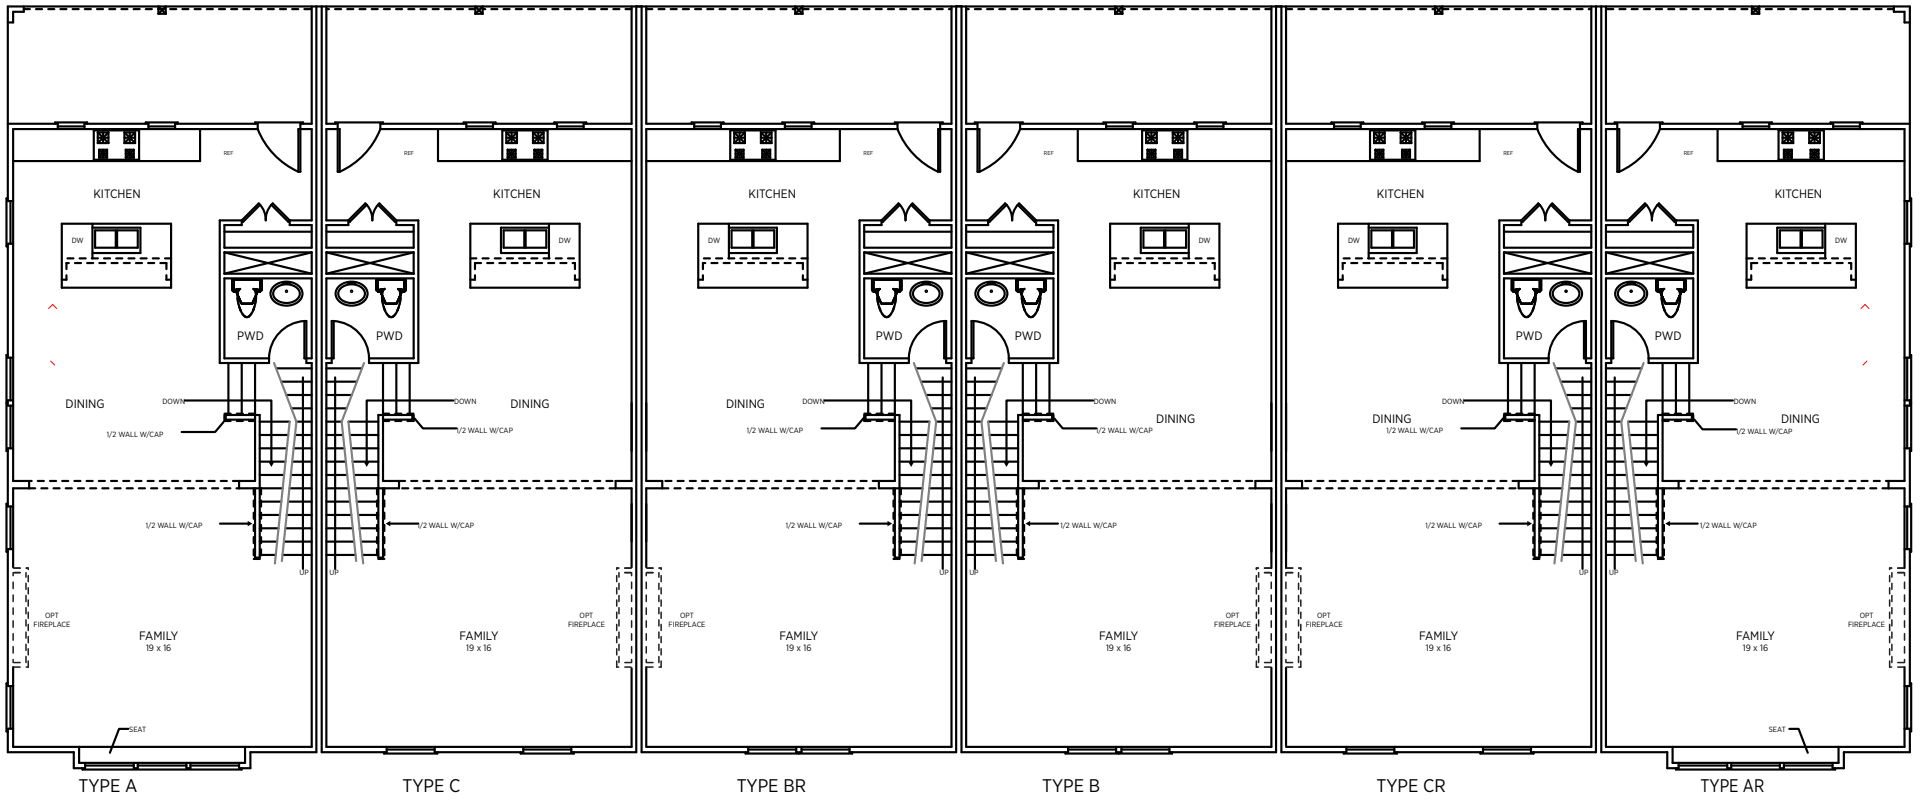

# ELLWOOD (6-UNIT)

	Type A	Type C	Type BR	Type B	Type CR	Type AR
<b>Bedrooms</b>	3	3	3	3	3	3
<b>Bathrooms</b>	3.5	3.5	3.5	3.5	3.5	3.5
<b>Lower Level</b>	378 sq. ft.	385 sq. ft.	385 sq. ft.	385 sq. ft.	385 sq. ft.	378 sq. ft.
<b>Main Level</b>	758 sq. ft.	772 sq. ft.	772 sq. ft.	772 sq. ft.	772 sq. ft.	758 sq. ft.
<b>Upper Level</b>	899 sq. ft.	916 sq. ft.	916 sq. ft.	916 sq. ft.	916 sq. ft.	899 sq. ft.
<b>Total Heated</b>	2035 sq. ft.	2073 sq. ft.	2073 sq. ft.	2073 sq. ft.	2073 sq. ft.	2035 sq. ft.

LOWER LEVEL  
20' TOWNHOME TYPE II-6 UNIT

MID LEVEL  
20' TOWNHOME TYPE II-6 UNIT

UPPER LEVEL  
20' TOWNHOME TYPE II-6 UNIT