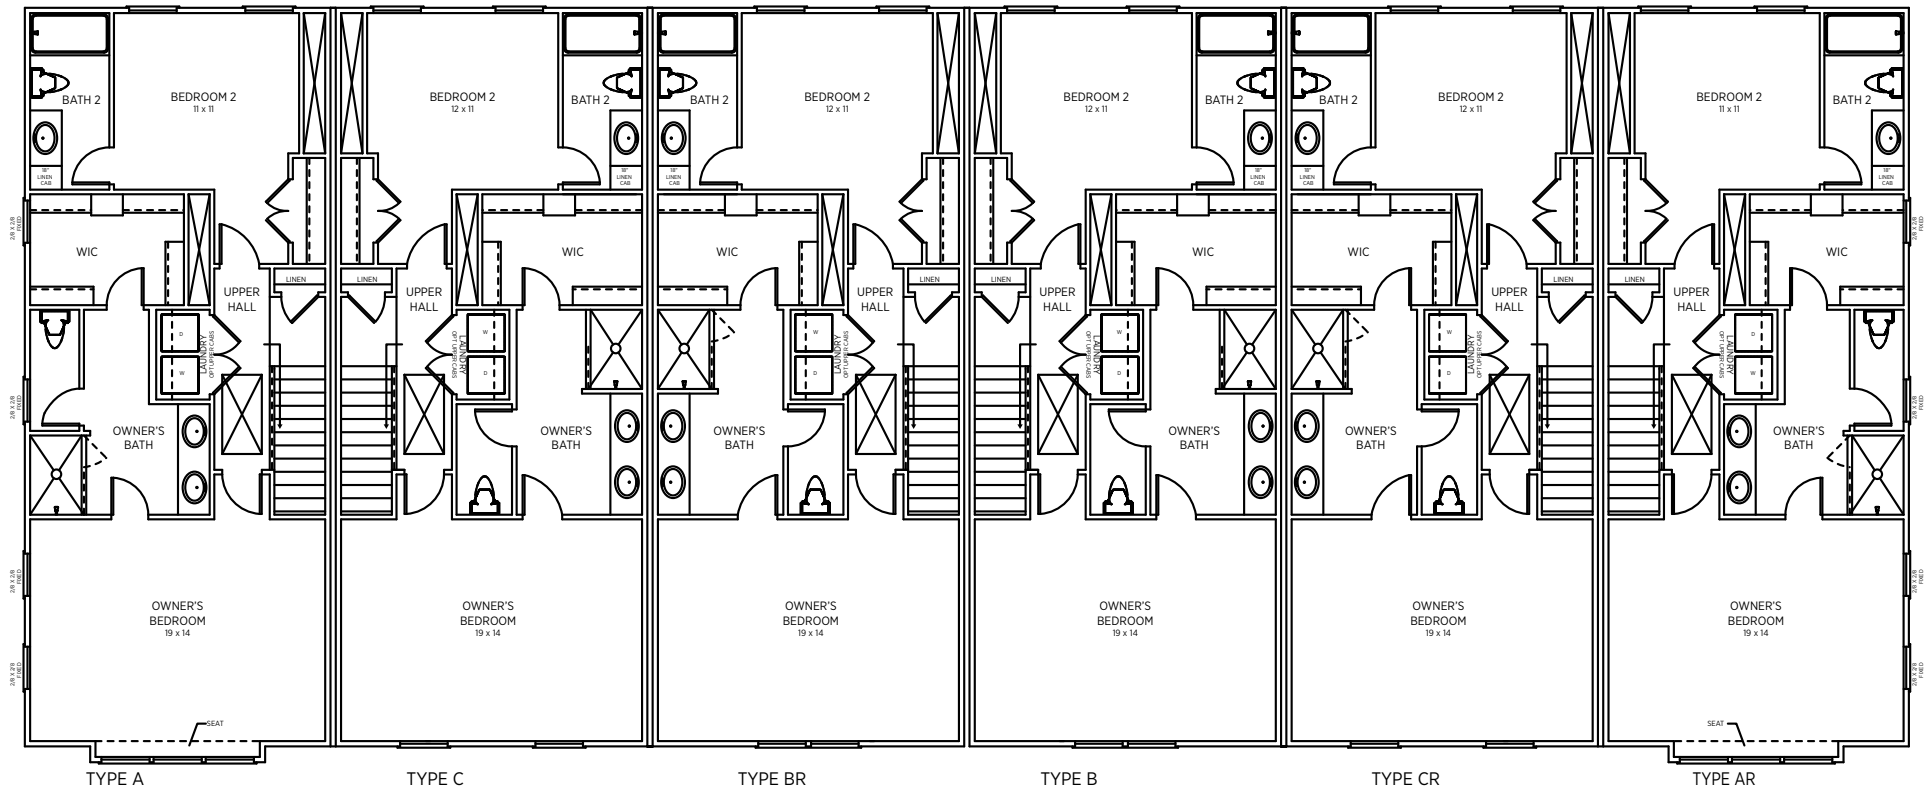

# ELLWOOD (6-UNIT)

	Type A	Type C	Type BR	Type B	Type CR	Type AR
<b>Bedrooms</b>	3	3	3	3	3	3
<b>Bathrooms</b>	3.5	3.5	3.5	3.5	3.5	3.5
<b>Lower Level</b>	378 sq. ft.	385 sq. ft.	385 sq. ft.	385 sq. ft.	385 sq. ft.	378 sq. ft.
<b>Main Level</b>	758 sq. ft.	772 sq. ft.	772 sq. ft.	772 sq. ft.	772 sq. ft.	758 sq. ft.
<b>Upper Level</b>	899 sq. ft.	916 sq. ft.	916 sq. ft.	916 sq. ft.	916 sq. ft.	899 sq. ft.
<b>Total Heated</b>	2035 sq. ft.	2073 sq. ft.	2073 sq. ft.	2073 sq. ft.	2073 sq. ft.	2035 sq. ft.

LOWER LEVEL  
20' TOWNHOME TYPE II-6 UNIT

MID LEVEL  
20' TOWNHOME TYPE II-6 UNIT

UPPER LEVEL  
20' TOWNHOME TYPE II-6 UNIT