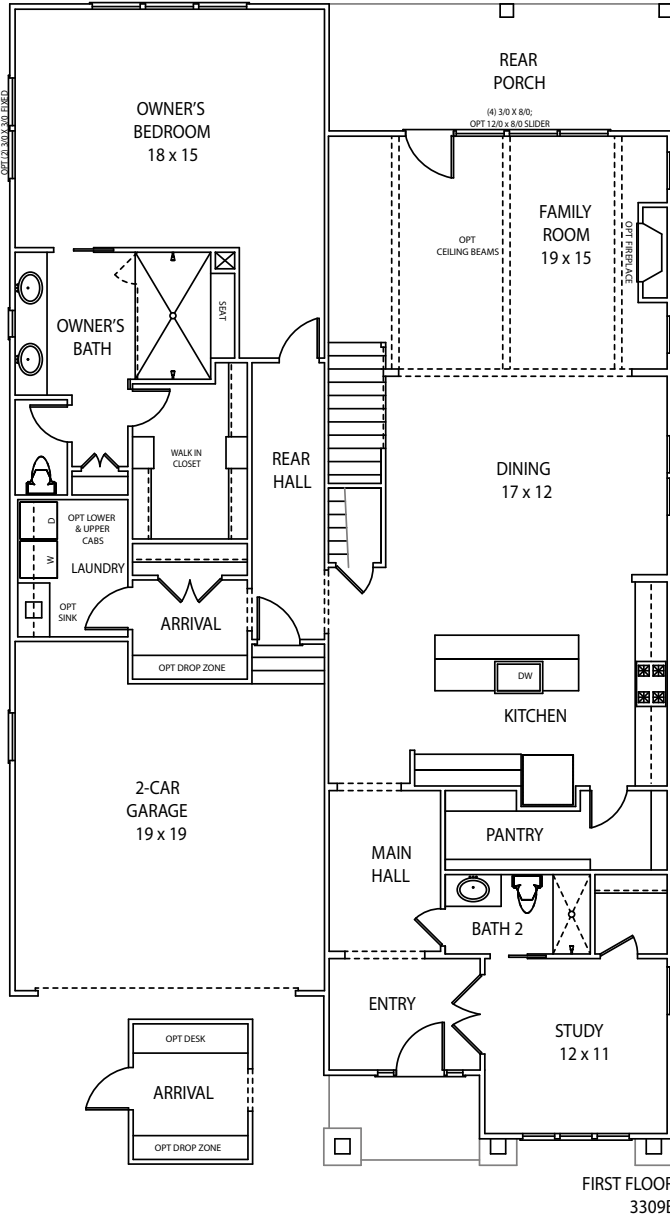

EVERETT 3309B

Bedrooms	3/4
Bathrooms	3
First Floor	2161 sq. ft.
Second Floor	971 sq. ft.
Total Heated	3132 sq. ft.

©2025. Saussy Burbank, LLC "Saussy Burbank" is a service mark of Saussy Burbank, LLC. Prices, plans, designs, architectural renderings, uses, dimensions, specifications, materials, availability, improvements and amenities depicted or described herein are subject to change or cancellation (in whole or in part) without notice. Illustrations may include artists' depictions and differ from final improvements. Equal housing opportunity.
December 9, 2025

EVERETT 3309B

UNHEATED WALK-IN STORAGE
19 x 8