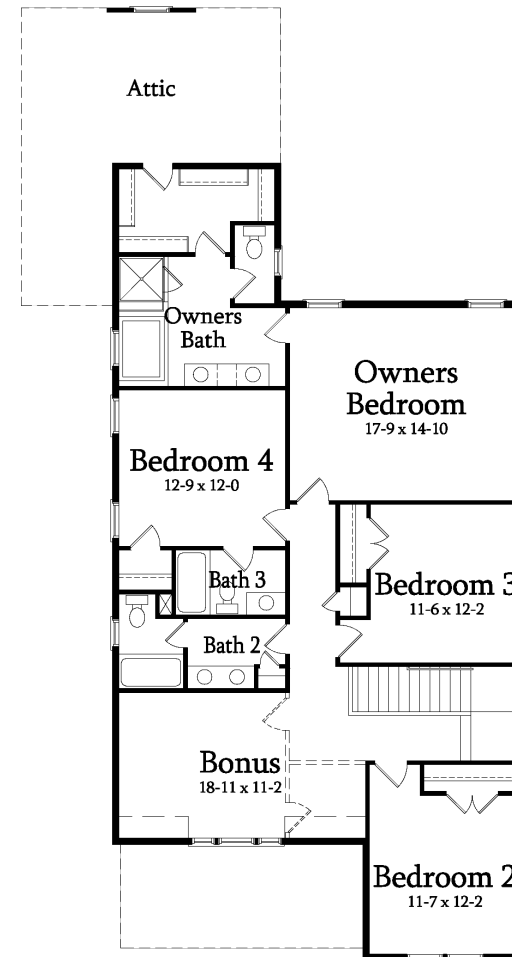

SAUSSY BURBANK

BEAUTIFUL - TIMELESS - CRAFTSMANSHIP

HILLIARD D

4 Bedroom / 3.5 Bath / Bonus
Heated SF: 2892

2892-D

All plans, dimensions, details, and renderings are approximate and subject to change. Illustration may not represent finished details.

SAUSSY BURBANK

BEAUTIFUL - TIMELESS - CRAFTSMANSHIP

HILLIARD D

4 Bedroom / 3.5 Bath/ Bonus
Heated SF: 2892

FIRST FLOOR

OPT BATH 4/
CLOSETS

SECOND FLOOR

2892-D

kdkdesign

All plans, dimensions, details, and renderings are approximate and subject to change. Illustration may not represent finished details. 6/2015