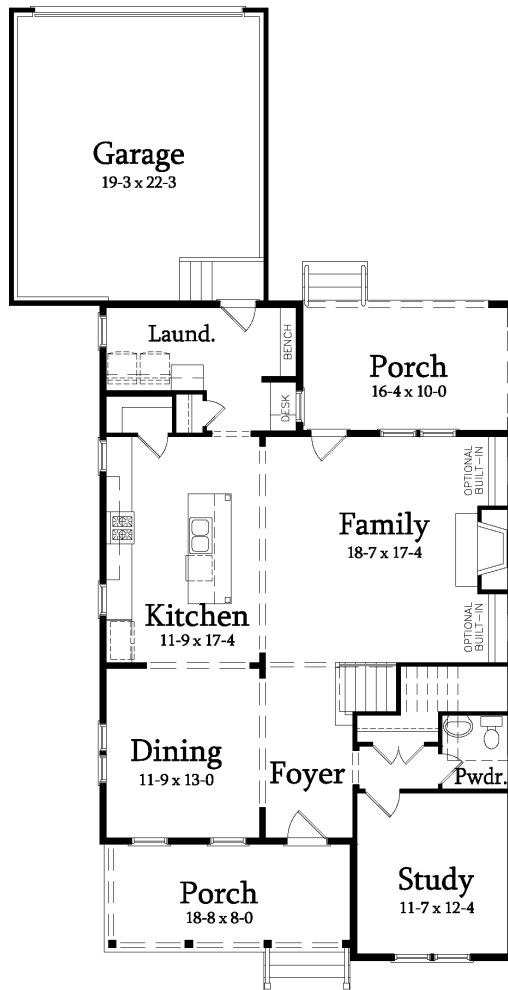

SAUSSY BURBANK

BEAUTIFUL - TIMELESS - CRAFTSMANSHIP

HILLIARD D

4 Bedroom / 3.5 Bath / Bonus
Heated SF: 2892

2892-D

All plans, dimensions, details, and renderings are approximate and subject to change. Illustration may not represent finished details.

SAUSSY BURBANK

BEAUTIFUL - TIMELESS - CRAFTSMANSHIP

HILLIARD D

4 Bedroom / 3.5 Bath/ Bonus
Heated SF: 2892

FIRST FLOOR

OPT BATH 4/
CLOSETS

SECOND FLOOR

2892-D

kdkdesign

All plans, dimensions, details, and renderings are approximate and subject to change. Illustration may not represent finished details. 6/2015