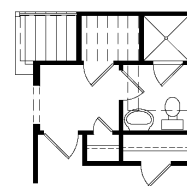

SAUSSY BURBANK

BEAUTIFUL - TIMELESS - CRAFTSMANSHIP

HILLIARD D

4 Bedroom / 3.5 Bath / Bonus
Heated SF: 2892

2892-D

All plans, dimensions, details, and renderings are approximate and subject to change. Illustration may not represent finished details.

SAUSSY BURBANK

BEAUTIFUL - TIMELESS - CRAFTSMANSHIP

HILLIARD D

4 Bedroom / 3.5 Bath/ Bonus
Heated SF: 2892

FIRST FLOOR

OPT BATH 4/
CLOSETS

SECOND FLOOR

2892-D

kdkdesign

All plans, dimensions, details, and renderings are approximate and subject to change. Illustration may not represent finished details. 6/2015