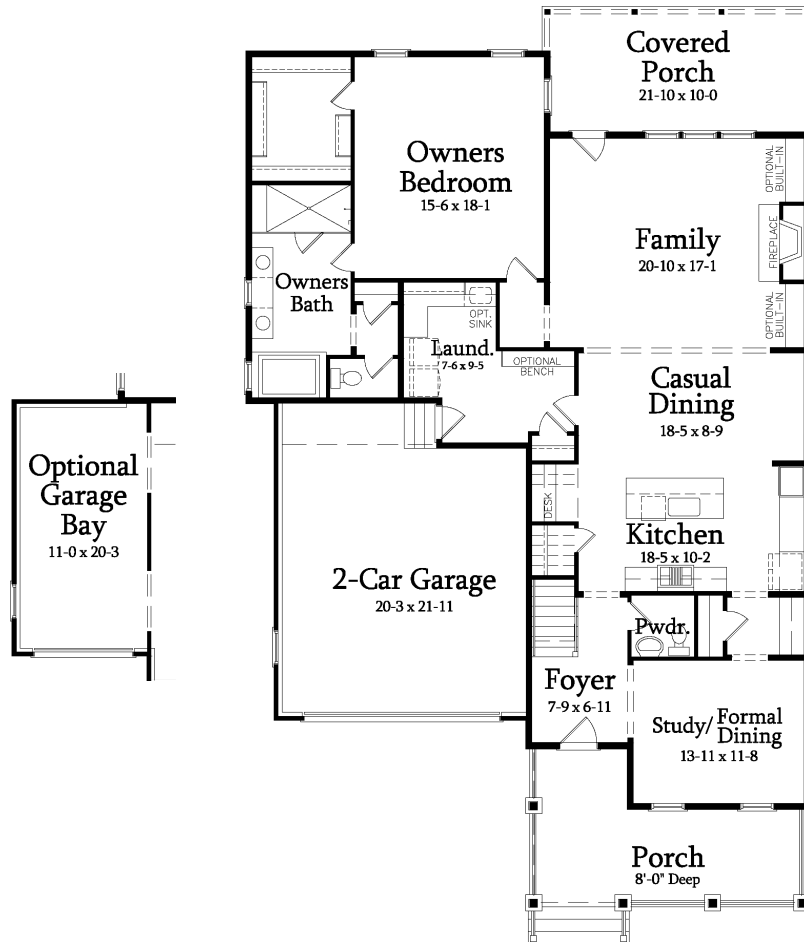

SAUSSY BURBANK
BEAUTIFUL - TIMELESS - CRAFTSMANSHIP

LINDSAY B

4 Bedroom / 3.5 Bath / Finished Rec Room
Opt 3rd Car Garage
Base Heated SF: 3364

2891-B

All plans, dimensions, details, and renderings are approximate and subject to change. Illustration may not represent finished details.

SAUSSY BURBANK

BEAUTIFUL - TIMELESS - CRAFTSMANSHIP

LINDSAY B

4 Bedroom / 3.5 Bath / Finished Rec Room

Opt 3rd Car Garage

Base Heated SF: 3364

FIRST FLOOR

2891-B

SECOND FLOOR

kdkdesign

All plans, dimensions, details, and renderings are approximate and subject to change. Illustration may not represent finished details. 4/2015