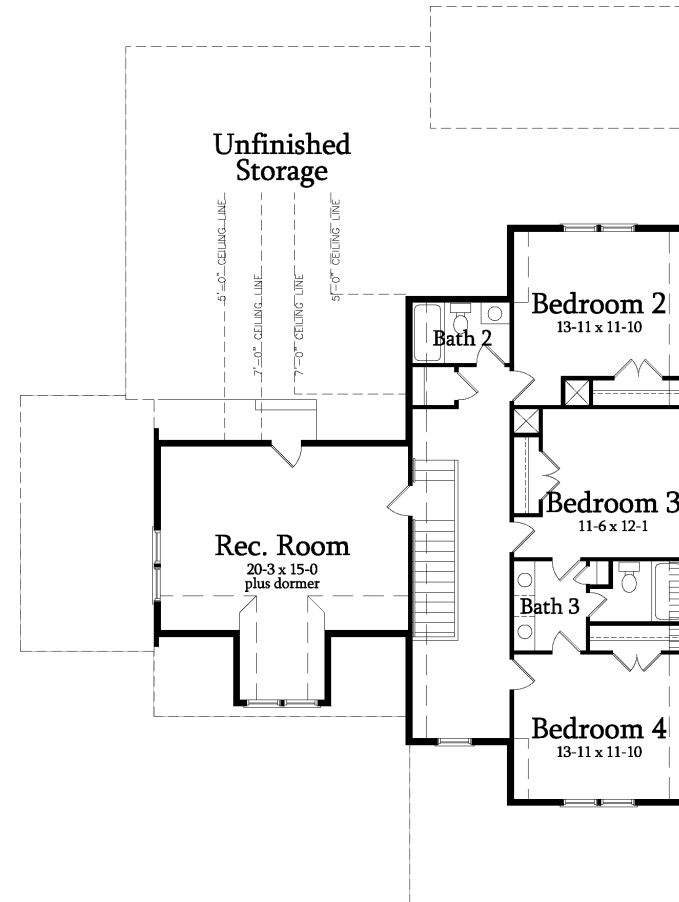

SAUSSY BURBANK
BEAUTIFUL - TIMELESS - CRAFTSMANSHIP

LINDSAY B

4 Bedroom / 3.5 Bath / Finished Rec Room
Opt 3rd Car Garage
Base Heated SF: 3364

2891-B

All plans, dimensions, details, and renderings are approximate and subject to change. Illustration may not represent finished details.

SAUSSY BURBANK

BEAUTIFUL - TIMELESS - CRAFTSMANSHIP

LINDSAY B

4 Bedroom / 3.5 Bath / Finished Rec Room

Opt 3rd Car Garage

Base Heated SF: 3364

FIRST FLOOR

2891-B

SECOND FLOOR

kdkdesign

All plans, dimensions, details, and renderings are approximate and subject to change. Illustration may not represent finished details. 4/2015