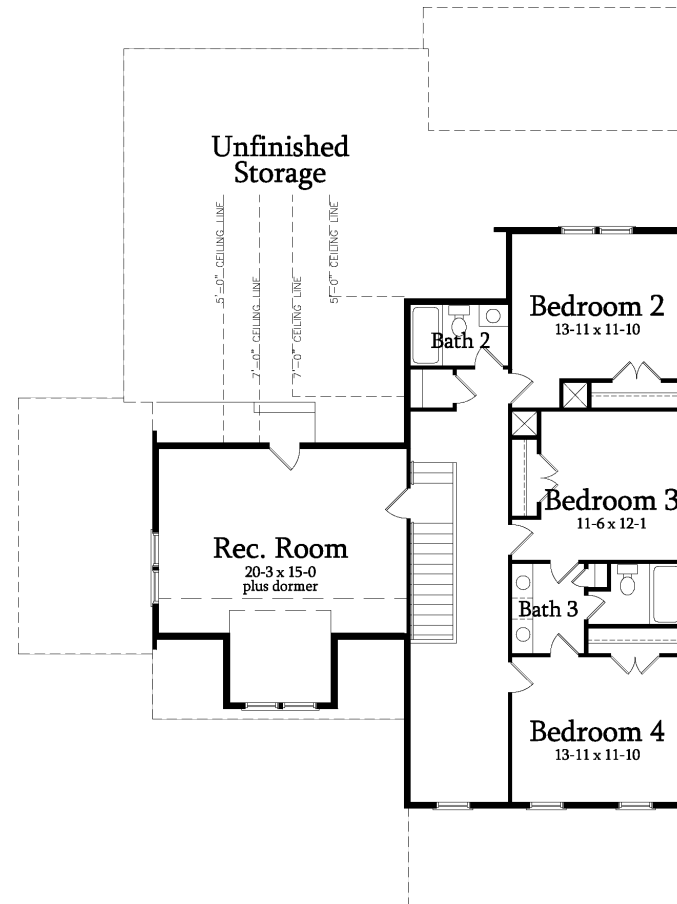

SAUSSY BURBANK
BEAUTIFUL - TIMELESS - CRAFTSMANSHIP

LINDSAY K

4 Bedroom / 3.5 Bath / Finished Rec Room
Opt 3rd Car Garage
Base Heated SF: 3455

2891-K

All plans, dimensions, details, and renderings are approximate and subject to change. Illustration may not represent finished details.

SAUSSY BURBANK

BEAUTIFUL - TIMELESS - CRAFTSMANSHIP

LINDSAY K

4 Bedroom / 3.5 Bath / Finished Rec Room

Opt 3rd Car Garage

Base Heated SF: 3455

FIRST FLOOR

SECOND FLOOR

2891-K

kdkdesign

All plans, dimensions, details, and renderings are approximate and subject to change. Illustration may not represent finished details. 4/2015