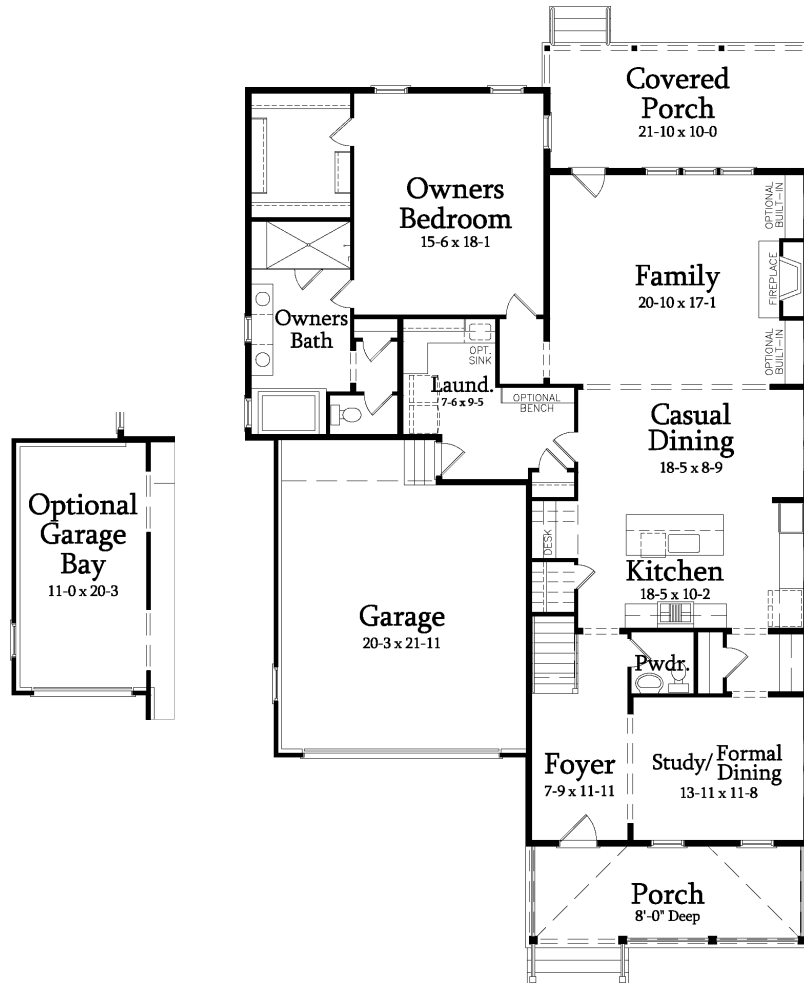

SAUSSY BURBANK
BEAUTIFUL - TIMELESS - CRAFTSMANSHIP

LINDSAY K

4 Bedroom / 3.5 Bath / Finished Rec Room
Opt 3rd Car Garage
Base Heated SF: 3455

2891-K

All plans, dimensions, details, and renderings are approximate and subject to change. Illustration may not represent finished details.

SAUSSY BURBANK

BEAUTIFUL - TIMELESS - CRAFTSMANSHIP

LINDSAY K

4 Bedroom / 3.5 Bath / Finished Rec Room

Opt 3rd Car Garage

Base Heated SF: 3455

FIRST FLOOR

SECOND FLOOR

2891-K

kdkdesign

All plans, dimensions, details, and renderings are approximate and subject to change. Illustration may not represent finished details. 4/2015