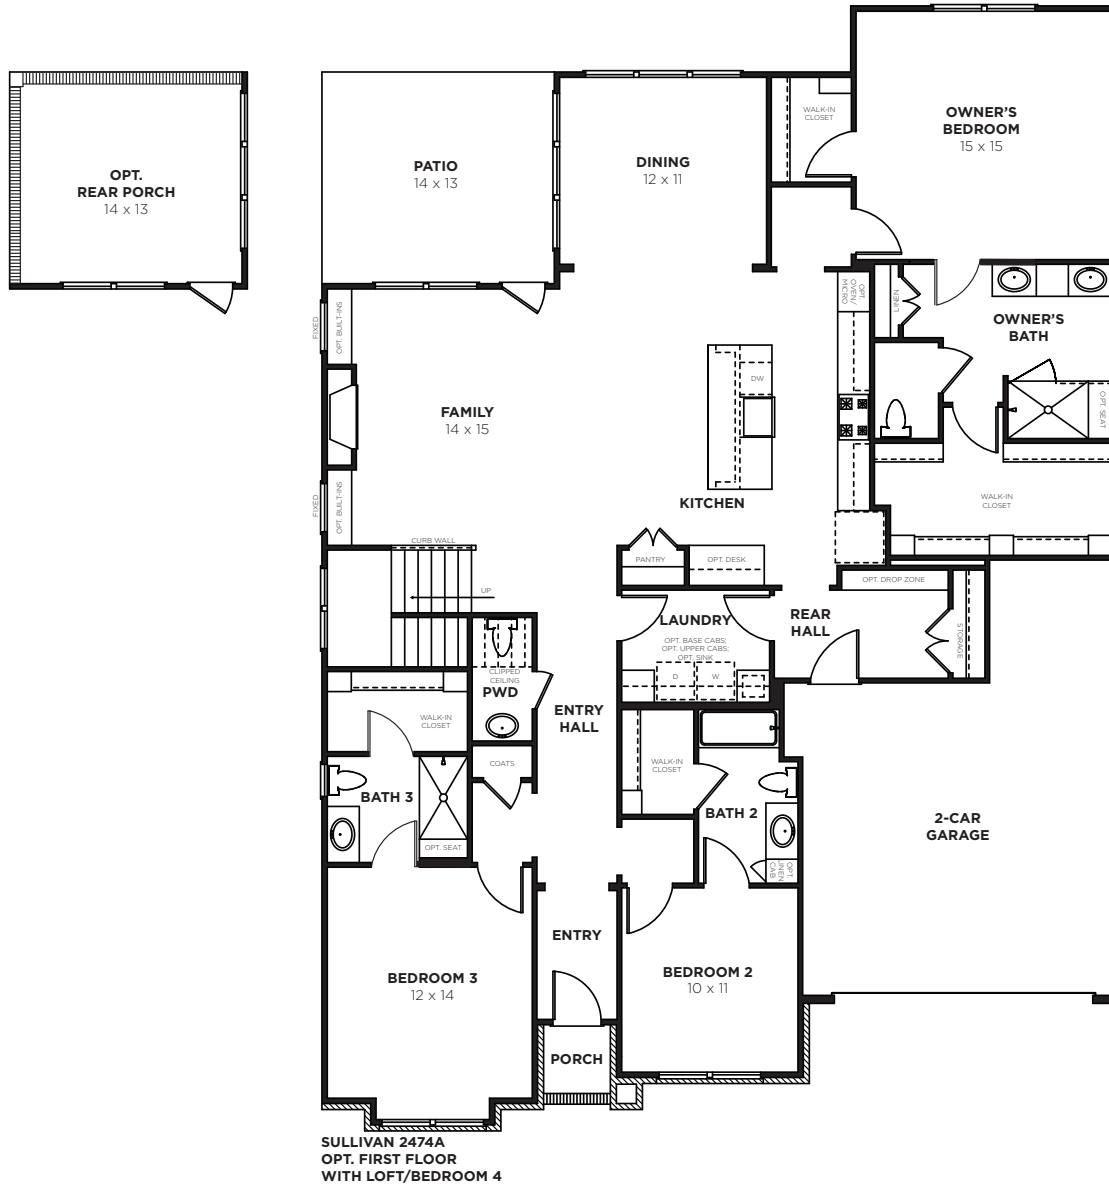

2043 GARDEN TERRACE CIR. LOT 25

Plan Name	Sullivan 2474A
Bedrooms	4
Bathrooms	4.5
1st Floor	2474 sq. ft.
2nd Floor w/ Opt. Bed 4/Bath 4	513 sq. ft.
Total Heated	2987 sq. ft.

Thomasena Washington
704-361-6825

2043 GARDEN TERRACE CIR. LOT 25

Note: Floorplan is being built reversed

2043 GARDEN TERRACE CIR. LOT 25

Note: Floorplan is being built reversed