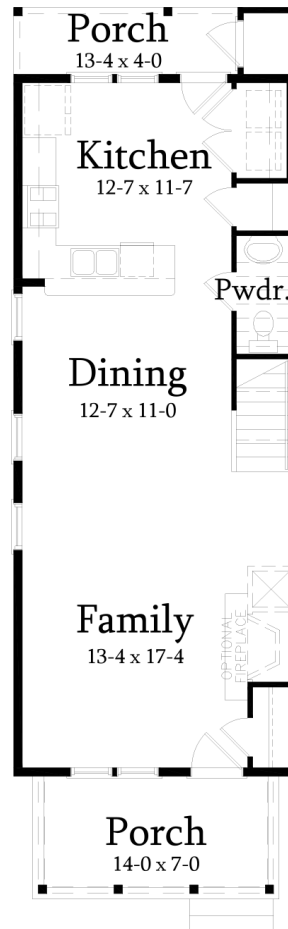

SAUSSY BURBANK  
BEAUTIFUL - TIMELESS - CRAFTSMANSHIP

PARKER B

3 Bedroom / 2.5 Bath  
Heated SF: 1486

1486-B

*All plans, dimensions, details, and renderings are approximate and subject to change. Illustration may not represent finished details.*

## PARKER B

3 Bedroom / 2.5 Bath  
Heated SF: 1486

FIRST FLOOR

SECOND FLOOR

1486-B

kdkdesign

All plans, dimensions, details, and renderings are approximate and subject to change. Illustration may not represent finished details. 7/2015