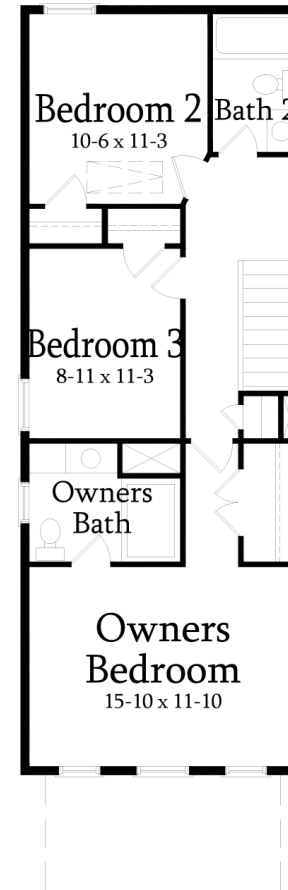

SAUSSY BURBANK  
BEAUTIFUL - TIMELESS - CRAFTSMANSHIP

PARKER B

3 Bedroom / 2.5 Bath  
Heated SF: 1486

1486-B

*All plans, dimensions, details, and renderings are approximate and subject to change. Illustration may not represent finished details.*

## PARKER B

3 Bedroom / 2.5 Bath  
Heated SF: 1486

FIRST FLOOR

SECOND FLOOR

1486-B

kdkdesign

All plans, dimensions, details, and renderings are approximate and subject to change. Illustration may not represent finished details. 7/2015