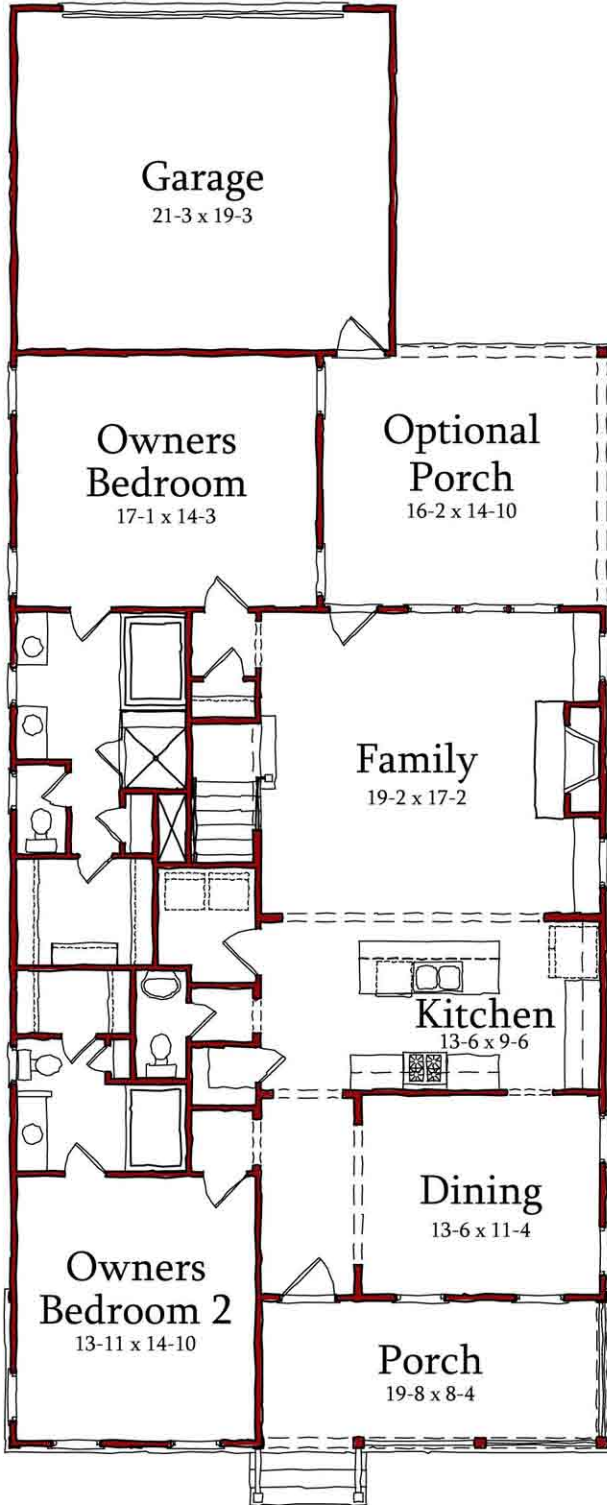

# SAUSSY BURBANK

BEAUTIFUL - TIMELESS - CRAFTSMANSHIP

## Rosewood-A 2392

October 18, 2011

© 2011 Saussy Burbank, LLC. Prices, plans, designs, architectural renderings, uses, dimensions, specifications, materials, availability, improvements and amenities depicted or described herein are subject to change or cancellation (in whole or in part) without notice. Illustrations may include artists depictions and differ from final improvements. Equal housing opportunity.

kdkdesign

First Floor Plan

1730 SF.

Second Floor Plan

662 SF.

## Rosewood-A

2392