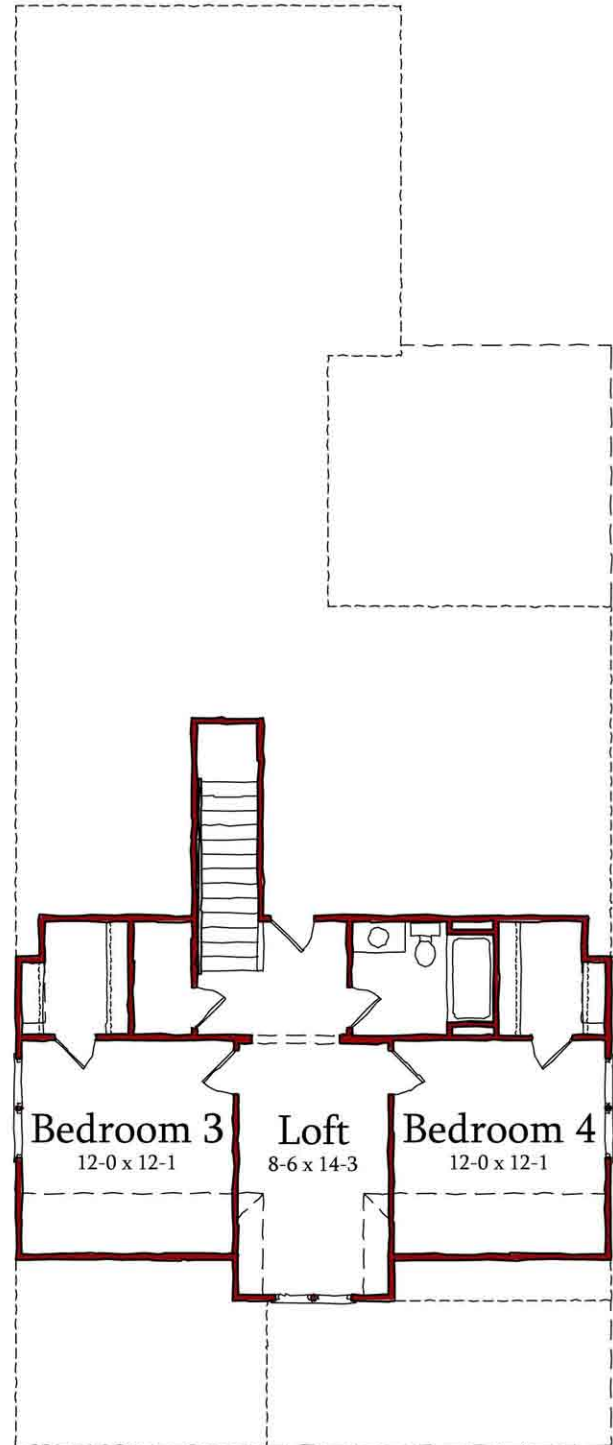

## Rosewood-A 2392

October 18, 2011

© 2011 Saussy Burbank, LLC. Prices, plans, designs, architectural renderings, uses, dimensions, specifications, materials, availability, improvements and amenities depicted or described herein are subject to change or cancellation (in whole or in part) without notice. Illustrations may include artists depictions and differ from final improvements. Equal housing opportunity.

kdkdesign

First Floor Plan

1730 SF.

Second Floor Plan

662 SF.