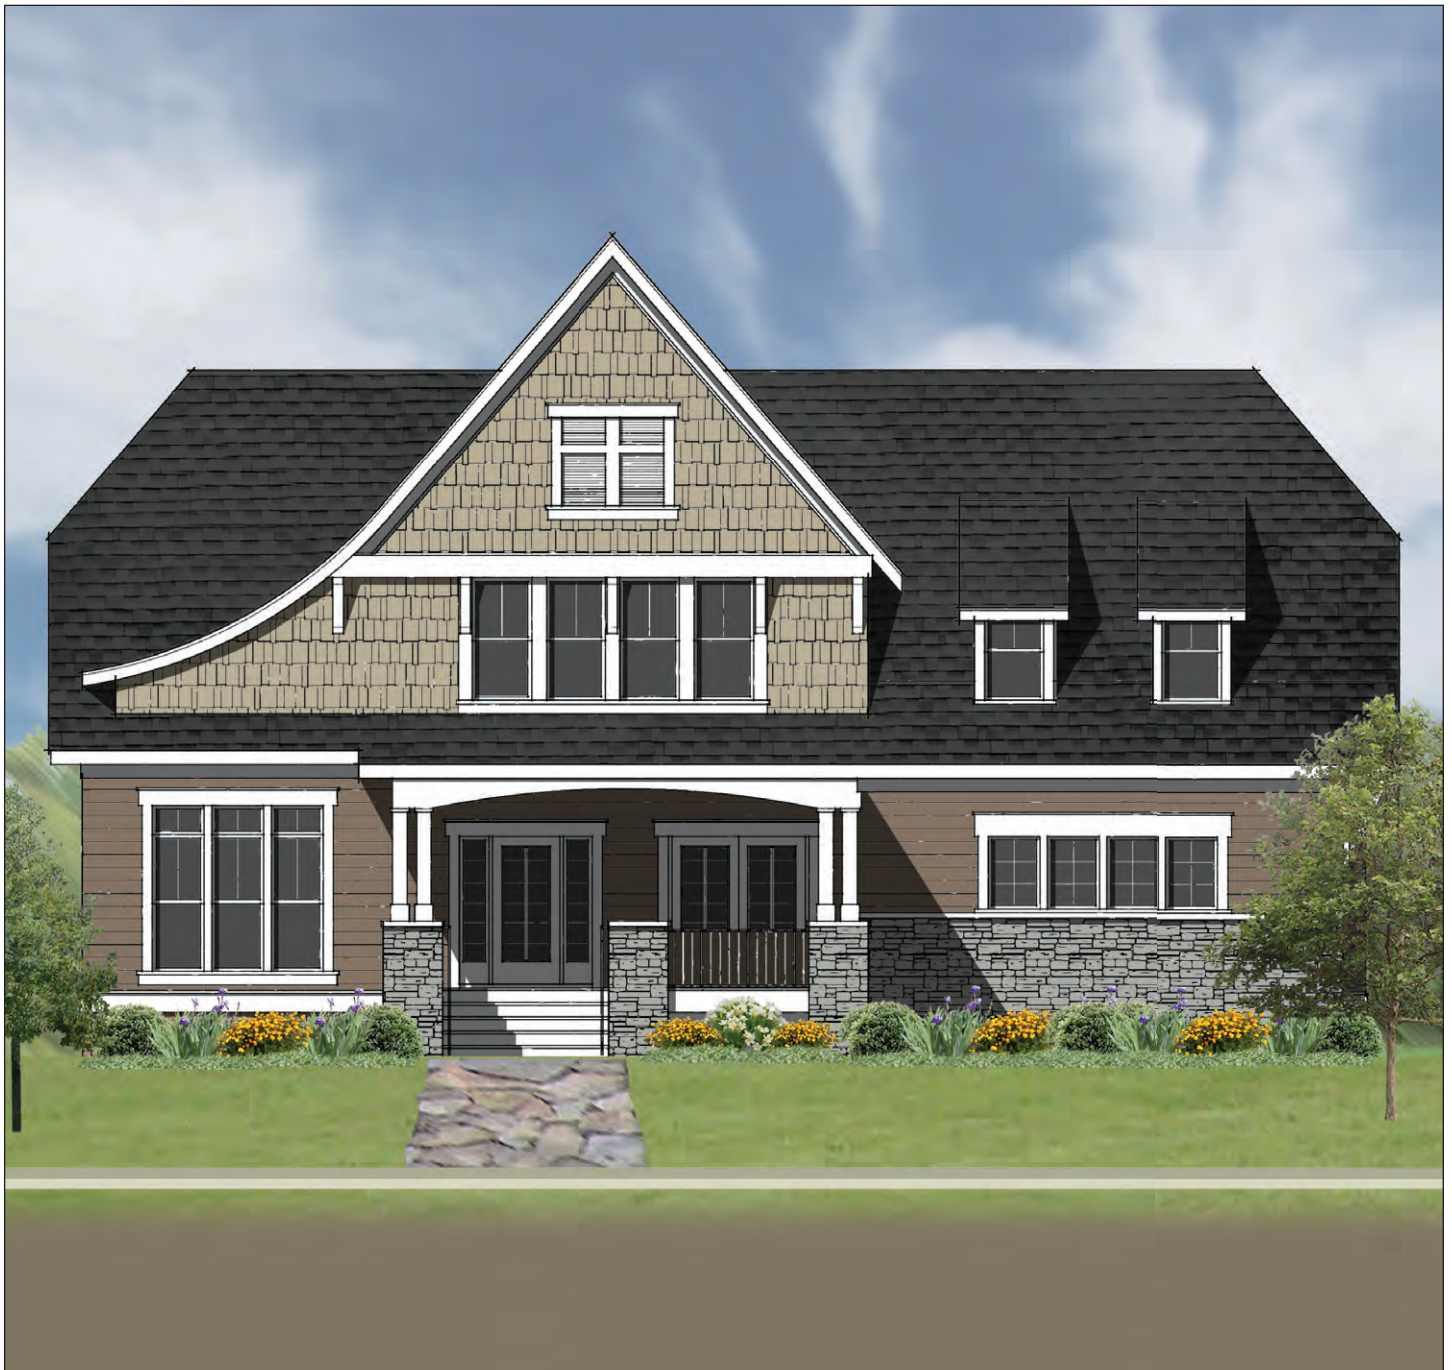

Sheffield B

SAUSSY BURBANK
BEAUTIFUL - TIMELESS - CRAFTSMANSHIP

4 Bedrooms
3.5 Bath
1st Floor: 2,305 sq. ft.
2nd Floor: 1,706 sq. ft.
Total Heated: 4,011 sq. ft.

Sheffield B

©2013. Saussy Burbank, LLC "Saussy Burbank" is a service mark of Saussy Burbank, LLC. Prices, plans, designs, architectural renderings, uses, dimensions, specifications, materials, availability, improvements and amenities depicted or described herein are subject to change or cancellation (in whole or in part) without notice. Illustrations may include artists' depictions and differ from final improvements. Equal housing opportunity.