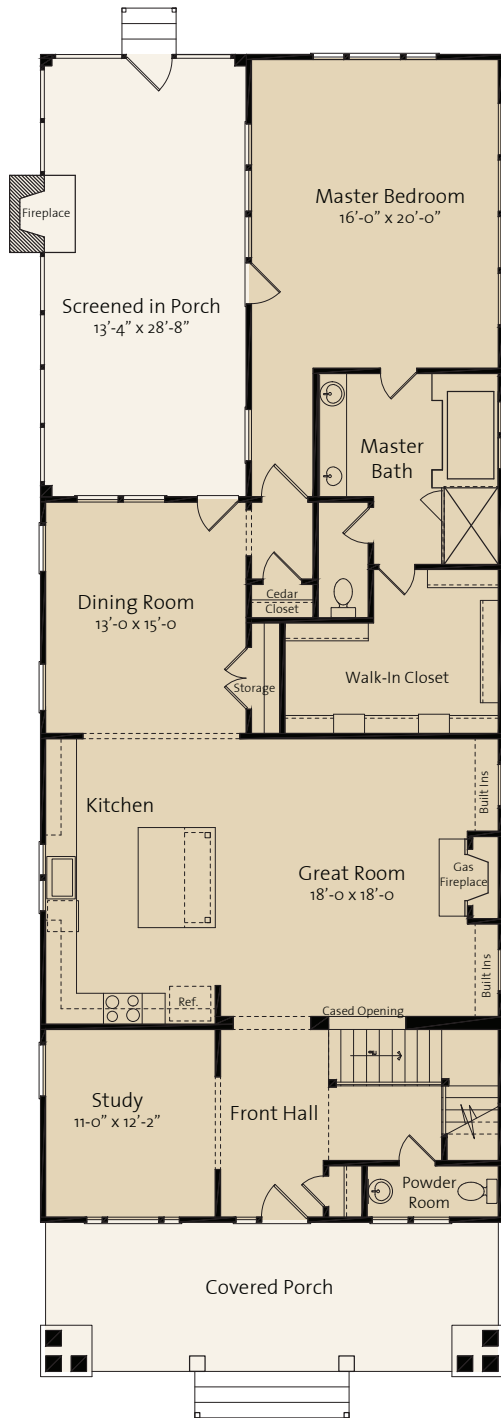

Somerset-A

SAUSSY BURBANK

BEAUTIFUL - TIMELESS - CRAFTSMANSHIP

4 Bedrooms
3.5 Bath
1st Floor: 1,888 sq. ft.
2nd Floor: 1,496 sq. ft.
Total Heated: 3,384 sq. ft.

Somerset-A

First Floor Plan

Second Floor Plan