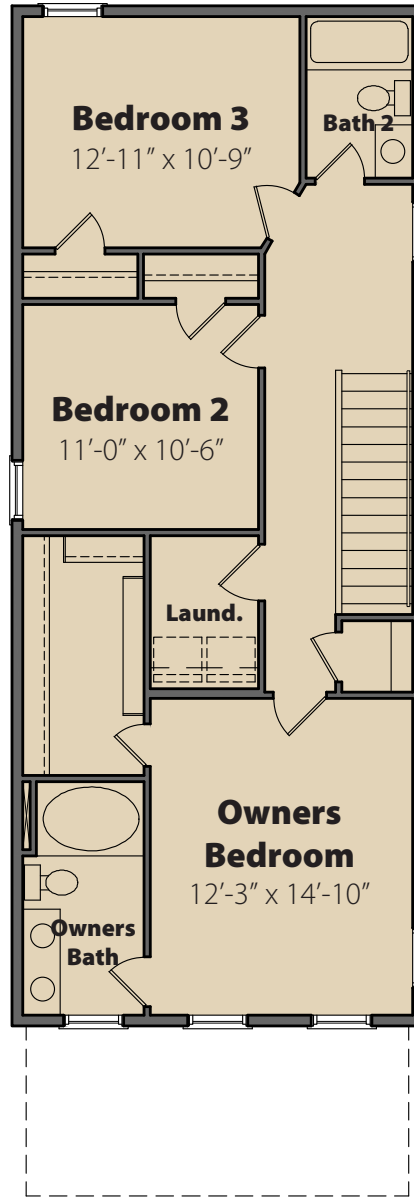

Strowd B

SAUSSY BURBANK

BEAUTIFUL - TIMELESS - CRAFTSMANSHIP

3 Bedrooms
2.5 Bath
Total Heated: 1740 sq. ft.

Strowd B

Strowd B
First Floor Plan

Strowd B
Second Floor Plan

© 2013. Saussy Burbank, LLC "Saussy Burbank" is a service mark of Saussy Burbank, LLC. Prices, plans, designs, architectural renderings, uses, dimensions, specifications, materials, availability, improvements and amenities depicted or described herein are subject to change or cancellation (in whole or in part) without notice. Illustrations may include artists' depictions and differ from final improvements. Equal housing opportunity.