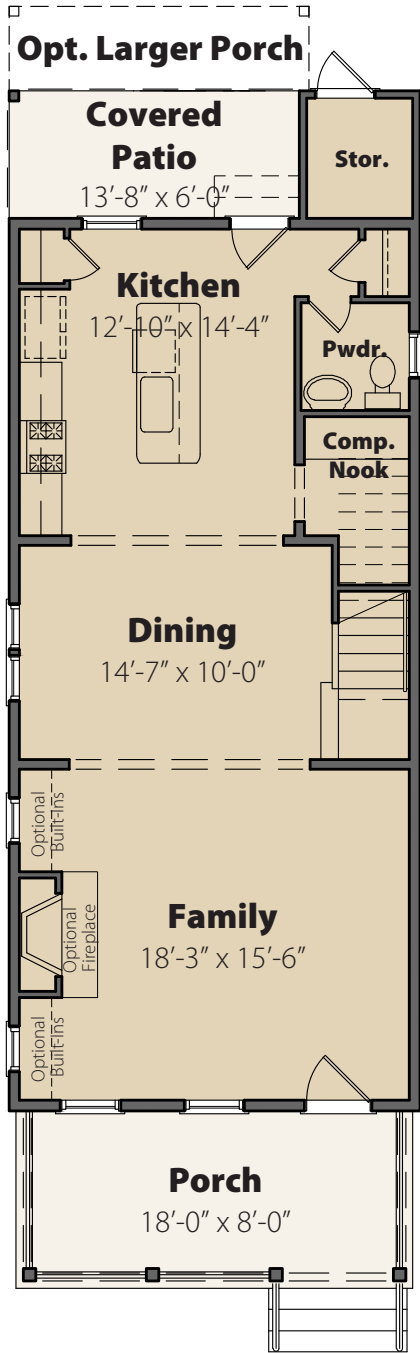

Strowd B

SAUSSY BURBANK

BEAUTIFUL - TIMELESS - CRAFTSMANSHIP

3 Bedrooms
2.5 Bath
Total Heated: 1740 sq. ft.

Strowd B

Strowd B
First Floor Plan

Strowd B
Second Floor Plan

© 2013. Saussy Burbank, LLC "Saussy Burbank" is a service mark of Saussy Burbank, LLC. Prices, plans, designs, architectural renderings, uses, dimensions, specifications, materials, availability, improvements and amenities depicted or described herein are subject to change or cancellation (in whole or in part) without notice. Illustrations may include artists' depictions and differ from final improvements. Equal housing opportunity.