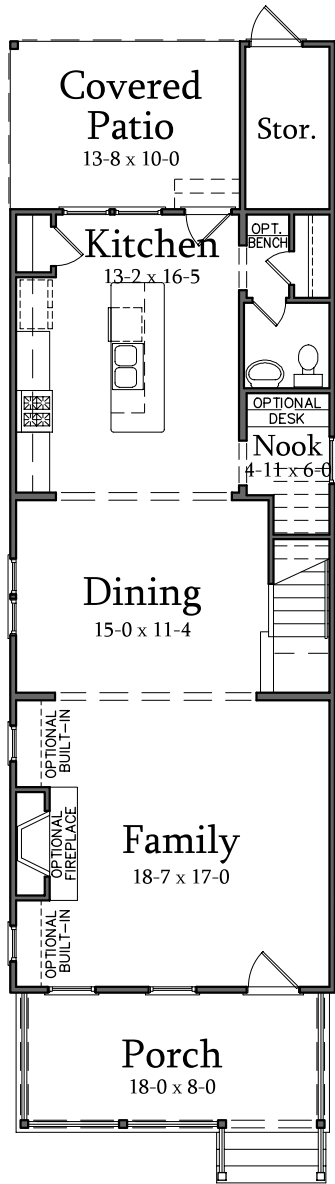

Teague P

SAUSSY BURBANK

BEAUTIFUL - TIMELESS - CRAFTSMANSHIP

3 Bedrooms
2.5 Bathrooms
Total Heated: 1998 sq. ft.

Teague P

First Floor Plan

Second Floor Plan

Optional Shower