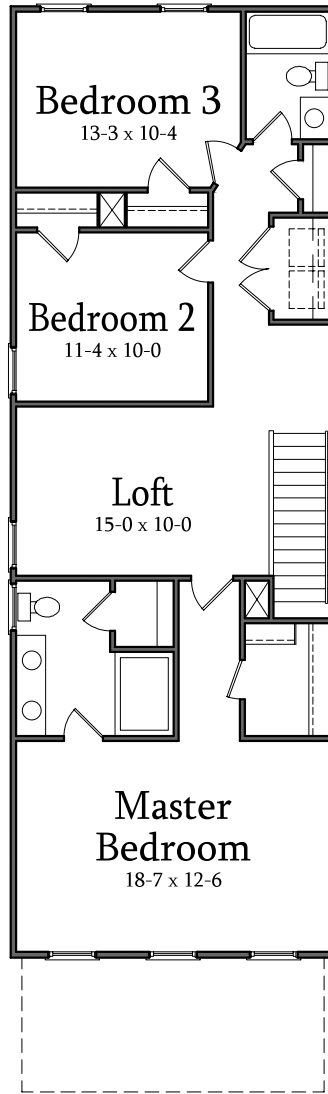

Teague P

SAUSSY BURBANK

BEAUTIFUL - TIMELESS - CRAFTSMANSHIP

3 Bedrooms
2.5 Bathrooms
Total Heated: 1998 sq. ft.

Teague P

First Floor Plan

Second Floor Plan

Optional Shower