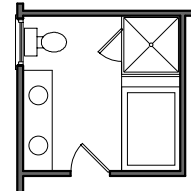

Teague P

SAUSSY BURBANK

BEAUTIFUL - TIMELESS - CRAFTSMANSHIP

3 Bedrooms
2.5 Bathrooms
Total Heated: 1998 sq. ft.

Teague P

First Floor Plan

Second Floor Plan

Optional Shower