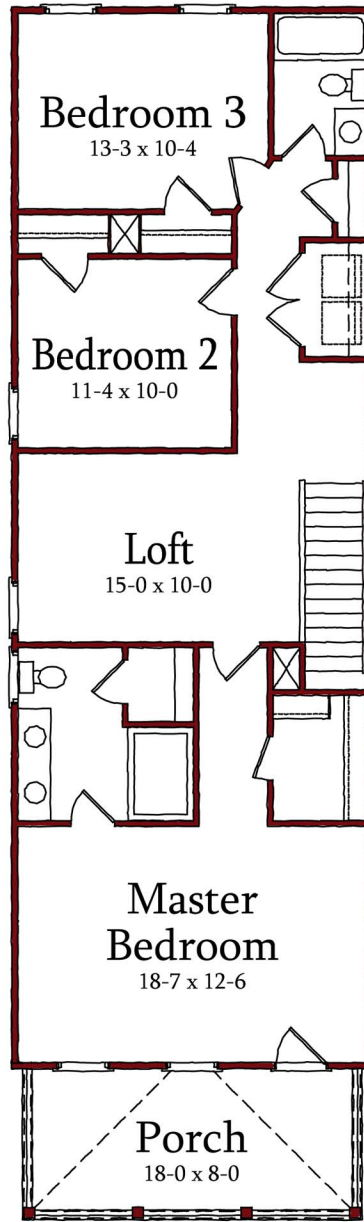

SAUSSY BURBANK

BEAUTIFUL - TIMELESS - CRAFTSMANSHIP

Teague - R

1998 R

April 25, 2012

© 2011 Saussy Burbank, LLC. Prices, plans, designs, architectural renderings, uses, dimensions, specifications, materials, availability, improvements and amenities depicted or described herein are subject to change or cancellation (in whole or in part) without notice. Illustrations may include artists depictions and differ from final improvements. Equal housing opportunity.

kdkdesign

First Floor Plan

Second Floor Plan

Optional Shower

Teague - R

1998 R