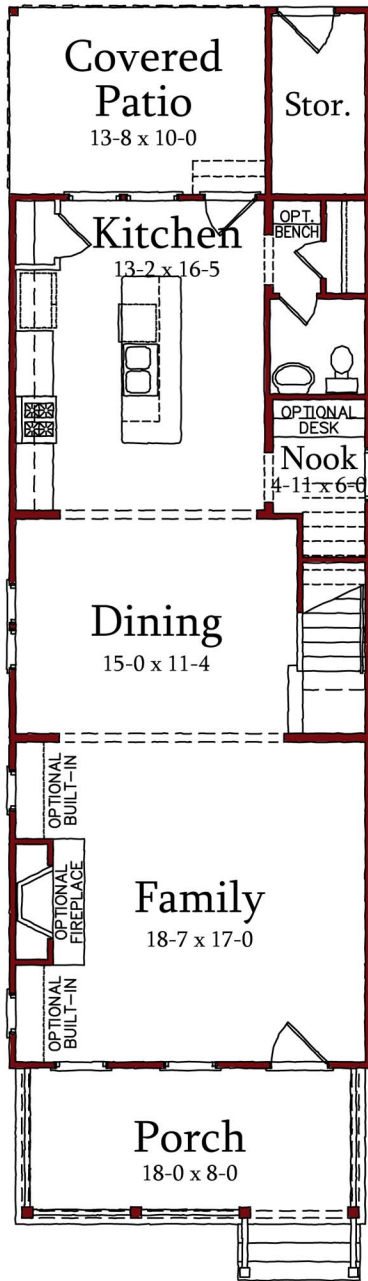

SAUSSY BURBANK

BEAUTIFUL - TIMELESS - CRAFTSMANSHIP

Teague - R

1998 R

April 25, 2012

© 2011 Saussy Burbank, LLC. Prices, plans, designs, architectural renderings, uses, dimensions, specifications, materials, availability, improvements and amenities depicted or described herein are subject to change or cancellation (in whole or in part) without notice. Illustrations may include artists depictions and differ from final improvements. Equal housing opportunity.

kdkdesign

First Floor Plan

Second Floor Plan

Optional Shower

Teague - R

1998 R