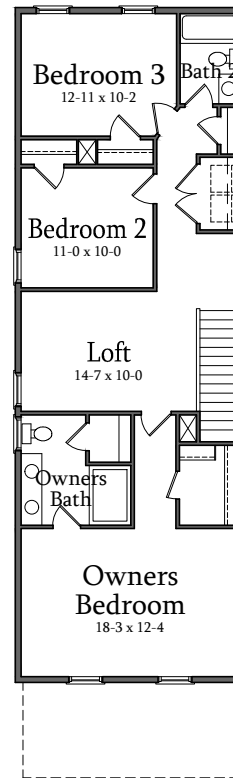

10-9-14 kdkdesign

First Floor Plan

Second Floor Plan

Optional Shower

1998U

3 Bedrooms | 2.5 Bath
 Base Heated SF : 1,998
 Total Available Heated
 SF : 1,998

© 2014 Saussy Burbank, LLC. Prices, plans, designs, architectural renderings, uses, dimensions, specifications, materials, availability, improvements and amenities depicted or described herein are subject to change or cancellation (in whole or in part) without notice. Illustrations may include artists depictions and differ from final improvements. Equal housing opportunity.