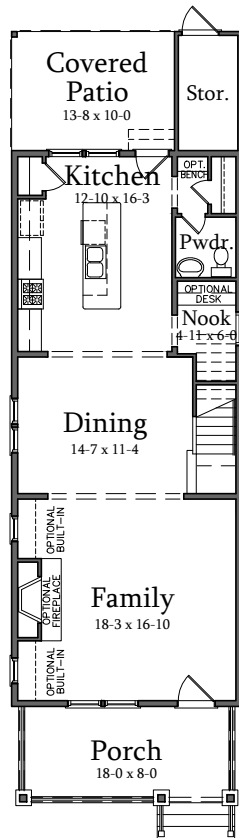

10-9-14 kdkdesign

First Floor Plan

Second Floor Plan

Optional Shower

1998U

3 Bedrooms | 2.5 Bath
 Base Heated SF : 1,998
 Total Available Heated
 SF : 1,998

© 2014 Saussy Burbank, LLC. Prices, plans, designs, architectural renderings, uses, dimensions, specifications, materials, availability, improvements and amenities depicted or described herein are subject to change or cancellation (in whole or in part) without notice. Illustrations may include artists depictions and differ from final improvements. Equal housing opportunity.