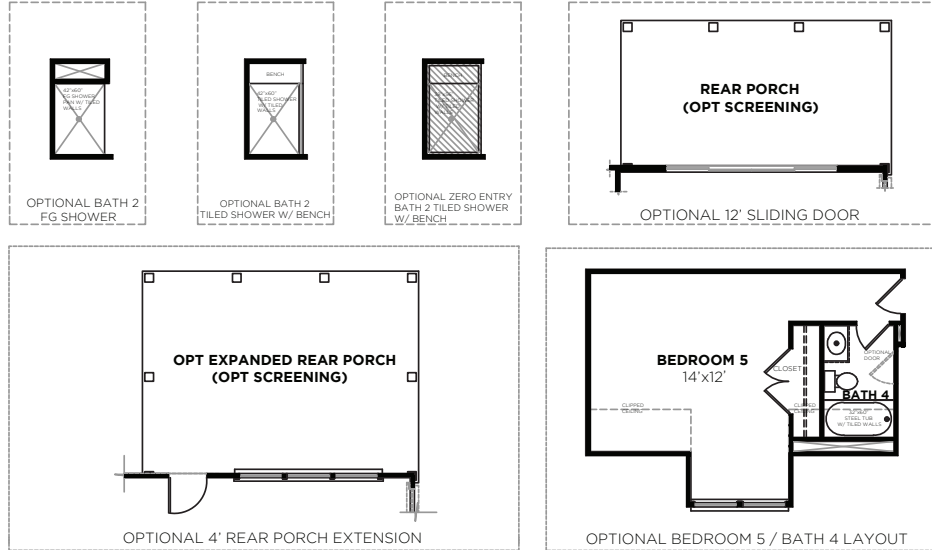

\*OPTIONAL UPGRADES MAY BE SHOWN ON ARTISTS' RENDERING, SEE AGENT FOR DETAILS

Bedrooms	5
Bathrooms	4.5
First Floor	1,538 sq. ft.
Second Floor	1,662 sq. ft.
<b>Total Heated</b>	<b>3,200 sq. ft.</b>

WANDO-N  
6/10/25