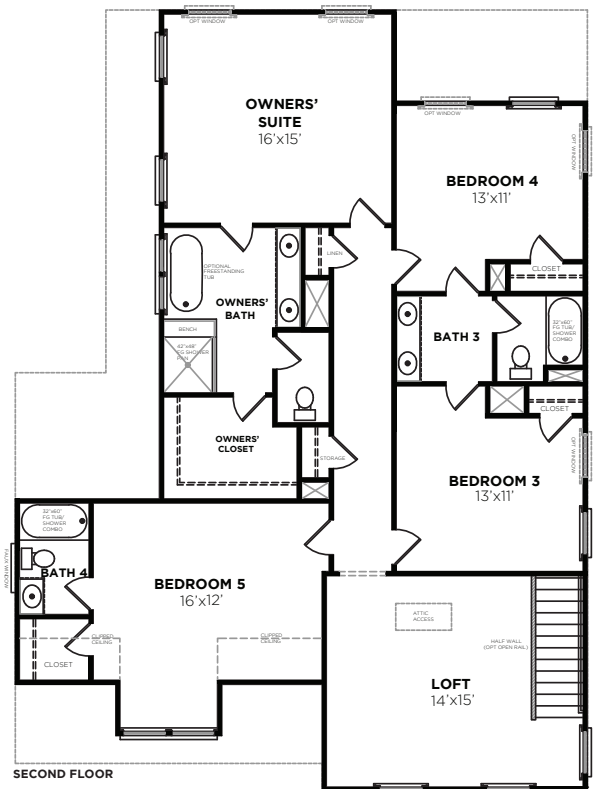

\*OPTIONAL UPGRADES MAY BE SHOWN ON ARTISTS' RENDERING, SEE AGENT FOR DETAILS

Bedrooms	5
Bathrooms	4.5
First Floor	1,538 sq. ft.
Second Floor	1,662 sq. ft.
<b>Total Heated</b>	<b>3,200 sq. ft.</b>

WANDO-N  
6/10/25