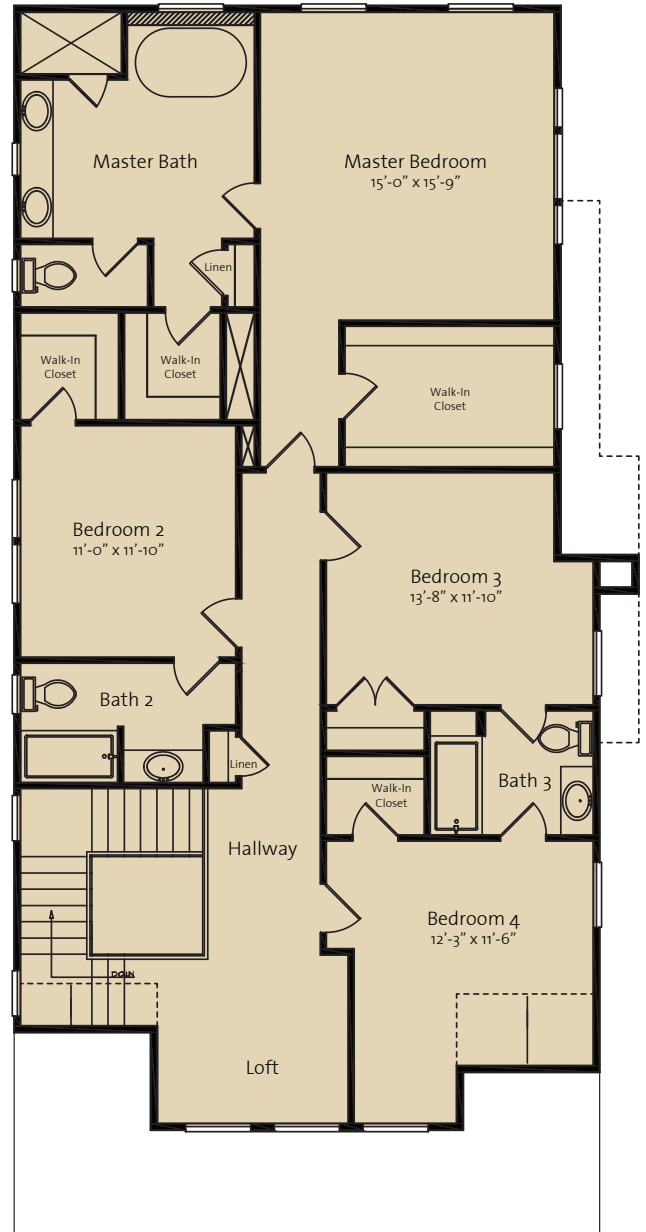

# Tremont-A

**SAUSSY BURBANK**  
BEAUTIFUL - TIMELESS - CRAFTSMANSHIP

4 Bedrooms  
3.5 Bath  
1st Floor: 1,450 sq. ft.  
2nd Floor: 1,606 sq. ft.  
Total Heated: 3,056 sq. ft.

# Tremont-A

First Floor Plan

Second Floor Plan