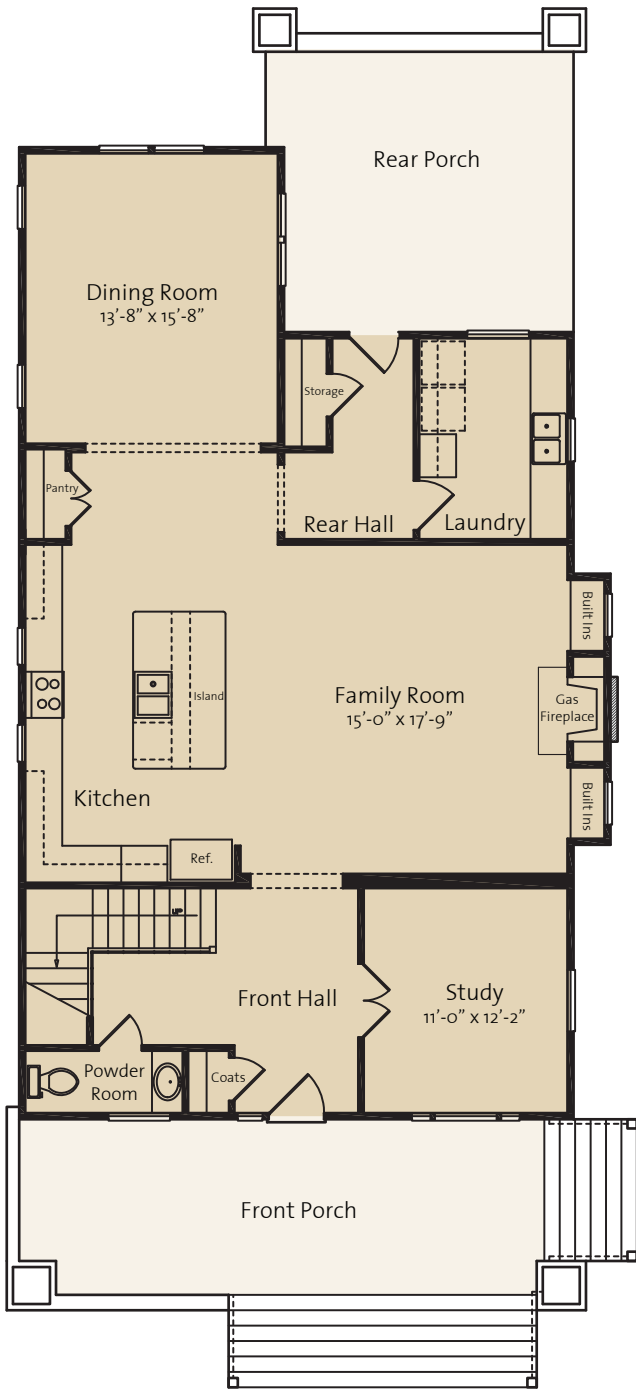

# Tremont-A

**SAUSSY BURBANK**  
BEAUTIFUL - TIMELESS - CRAFTSMANSHIP

4 Bedrooms  
3.5 Bath  
1st Floor: 1,450 sq. ft.  
2nd Floor: 1,606 sq. ft.  
Total Heated: 3,056 sq. ft.

# Tremont-A

First Floor Plan

Second Floor Plan