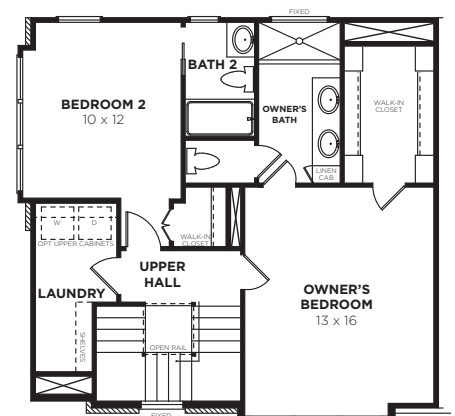

TYPE A

Bedrooms	3
Bathrooms	3.5
Street Level	329 sq. ft.
Main Level	843 sq. ft.
Upper Level	843 sq. ft.
Total Heated	2015 sq. ft.

TYPE A

TYPE A

TYPE A

TYPE A