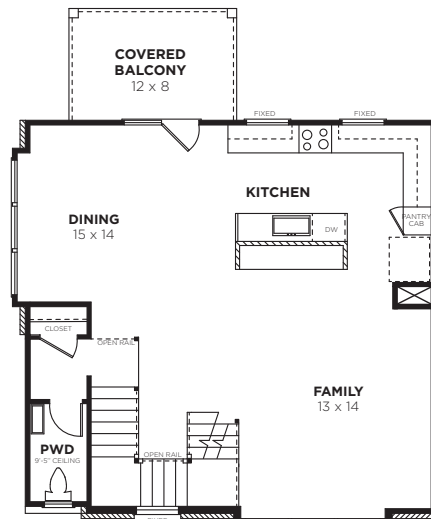

TYPE A

Bedrooms	3
Bathrooms	3.5
Street Level	329 sq. ft.
Main Level	843 sq. ft.
Upper Level	843 sq. ft.
Total Heated	2015 sq. ft.

TYPE A

TYPE A

TYPE A

TYPE A