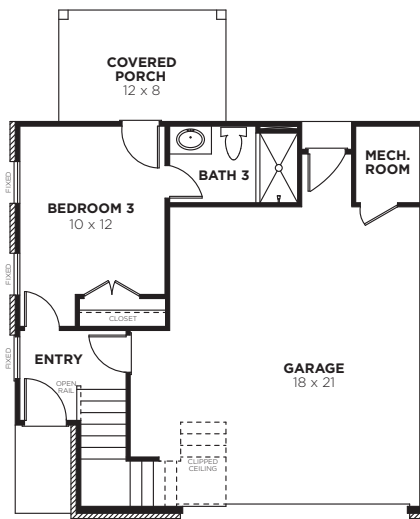

TYPE A

Bedrooms	3
Bathrooms	3.5
Street Level	329 sq. ft.
Main Level	843 sq. ft.
Upper Level	843 sq. ft.
Total Heated	2015 sq. ft.

TYPE A

TYPE A

TYPE A

TYPE A