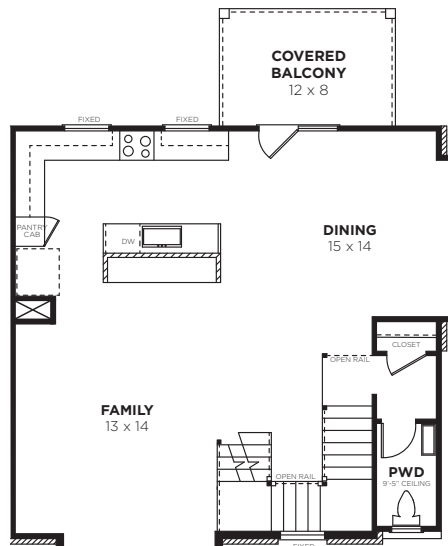

TYPE A-R

Bedrooms	3
Bathrooms	3.5
Street Level	329 sq. ft.
Main Level	843 sq. ft.
Upper Level	843 sq. ft.
Total Heated	2015 sq. ft.

TYPE A-R

TYPE A-R

TYPE A-R

TYPE A-R