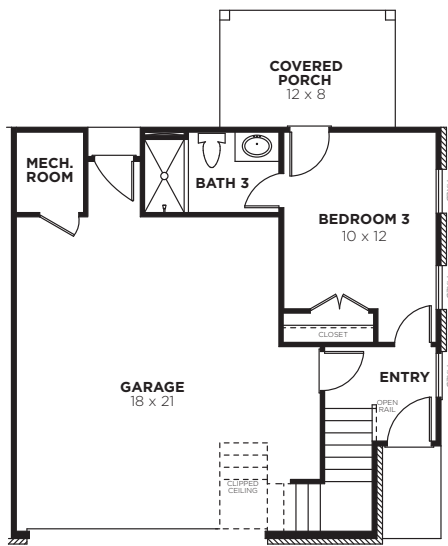

TYPE A-R

Bedrooms	3
Bathrooms	3.5
Street Level	329 sq. ft.
Main Level	843 sq. ft.
Upper Level	843 sq. ft.
Total Heated	2015 sq. ft.

TYPE A-R

TYPE A-R

TYPE A-R

TYPE A-R