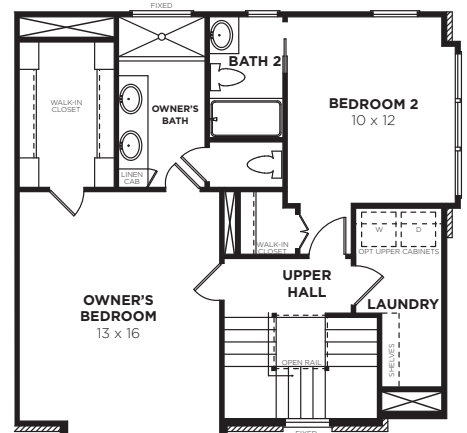

TYPE A-R

Bedrooms	3
Bathrooms	3.5
Street Level	329 sq. ft.
Main Level	843 sq. ft.
Upper Level	843 sq. ft.
Total Heated	2015 sq. ft.

TYPE A-R

TYPE A-R

TYPE A-R

TYPE A-R