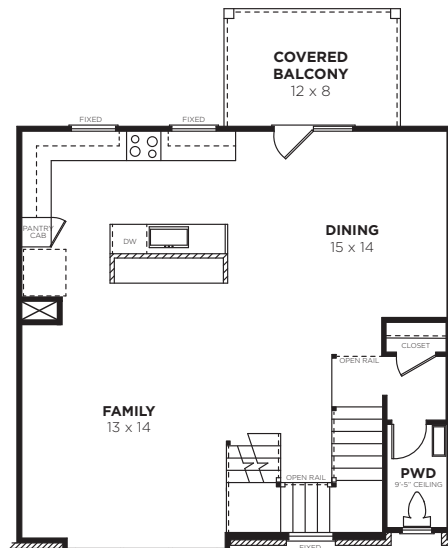

# TYPE B-R

<b>Bedrooms</b>	3
<b>Bathrooms</b>	3.5
<b>Street Level</b>	323 sq. ft.
<b>Main Level</b>	850 sq. ft.
<b>Upper Level</b>	850 sq. ft.
<b>Total Heated</b>	2023 sq. ft.

# TYPE B-R

TYPE B-R

TYPE B-R

TYPE B-R