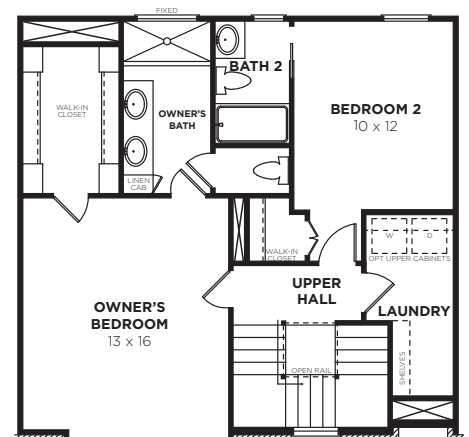

# TYPE B-R

<b>Bedrooms</b>	3
<b>Bathrooms</b>	3.5
<b>Street Level</b>	323 sq. ft.
<b>Main Level</b>	850 sq. ft.
<b>Upper Level</b>	850 sq. ft.
<b>Total Heated</b>	2023 sq. ft.

# TYPE B-R

TYPE B-R

TYPE B-R

TYPE B-R