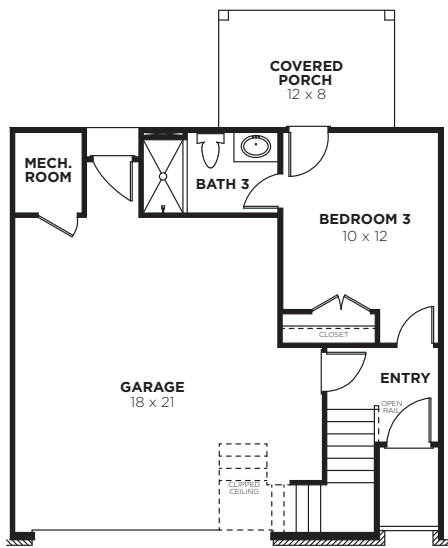

# TYPE B-R

<b>Bedrooms</b>	3
<b>Bathrooms</b>	3.5
<b>Street Level</b>	323 sq. ft.
<b>Main Level</b>	850 sq. ft.
<b>Upper Level</b>	850 sq. ft.
<b>Total Heated</b>	2023 sq. ft.

# TYPE B-R

TYPE B-R

TYPE B-R

TYPE B-R