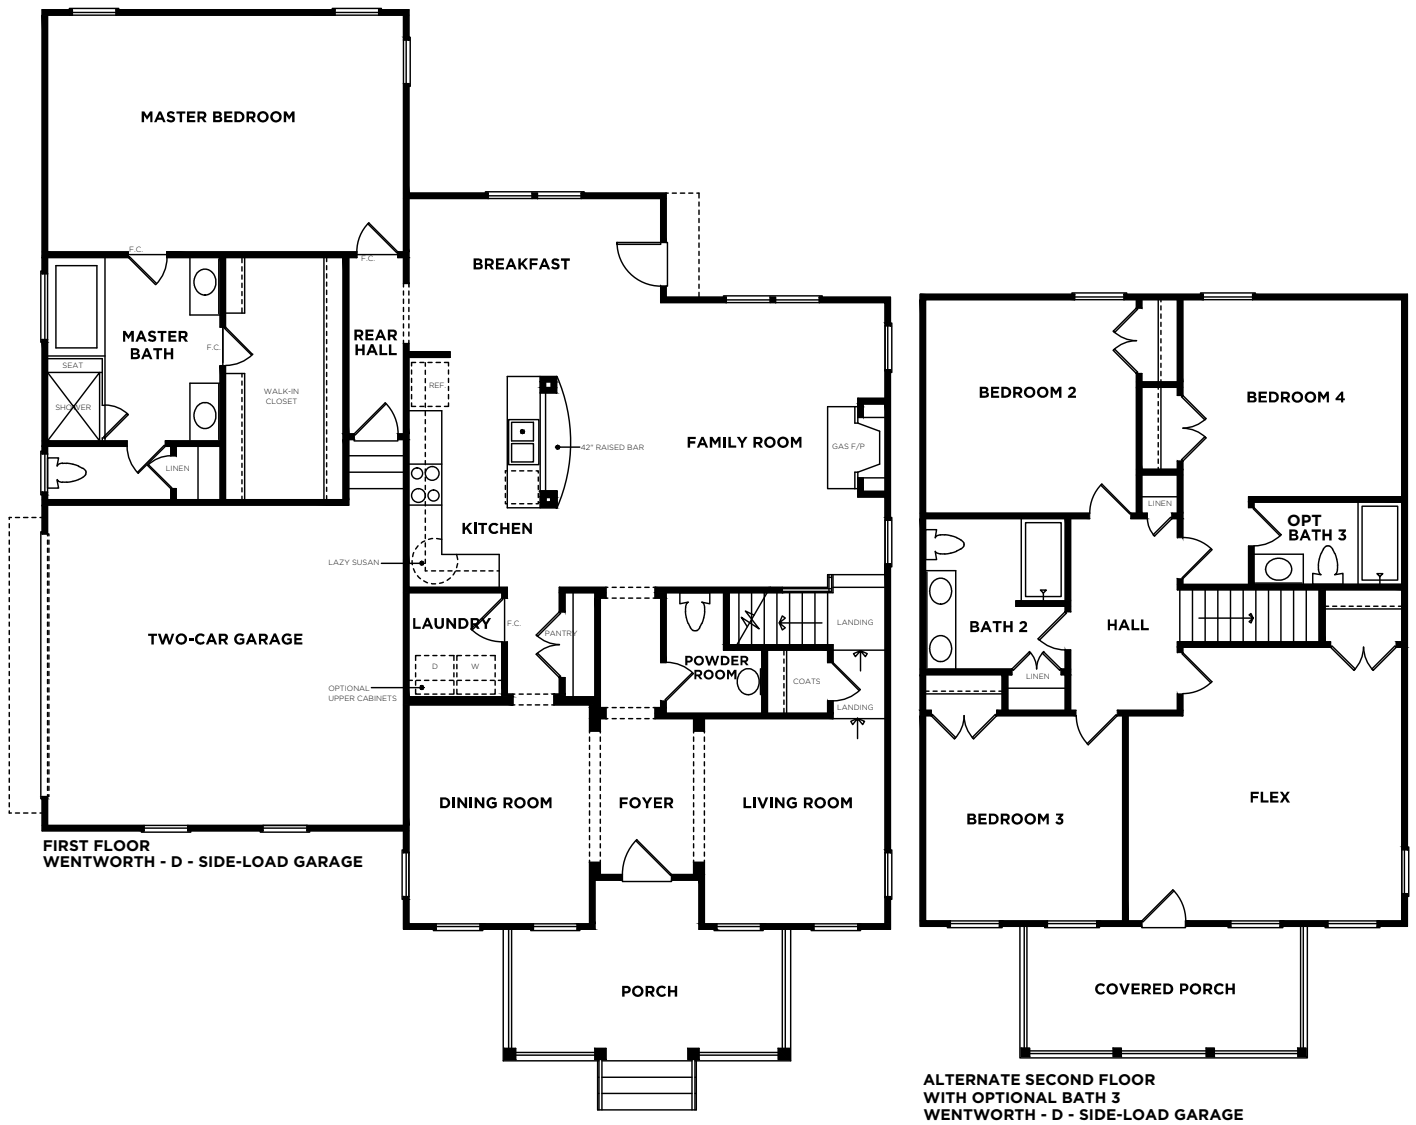

WENTWORTH DG

FINAL 2/19/14