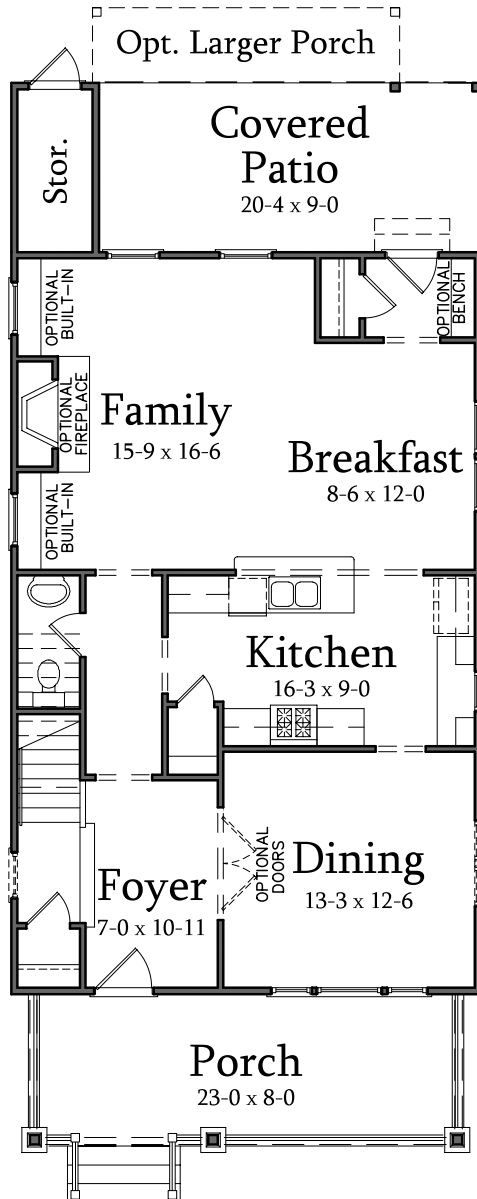

Yates A

SAUSSY BURBANK

BEAUTIFUL - TIMELESS - CRAFTSMANSHIP

3 Bedrooms
2.5 Bath
Total Heated: 2199 sq. ft.

Yates A

First Floor Plan

Second Floor Plan