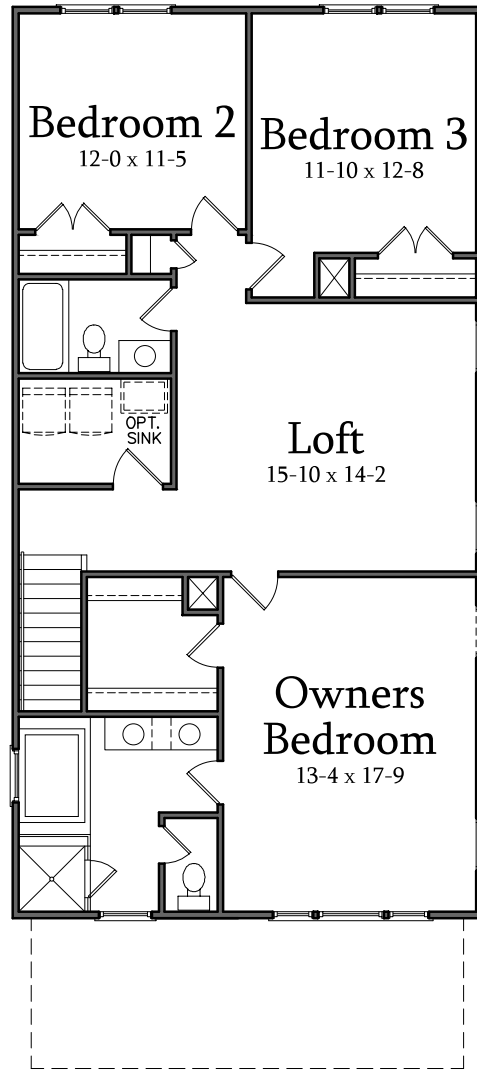

Yates A

SAUSSY BURBANK

BEAUTIFUL - TIMELESS - CRAFTSMANSHIP

3 Bedrooms
2.5 Bath
Total Heated: 2199 sq. ft.

Yates A

First Floor Plan

Second Floor Plan