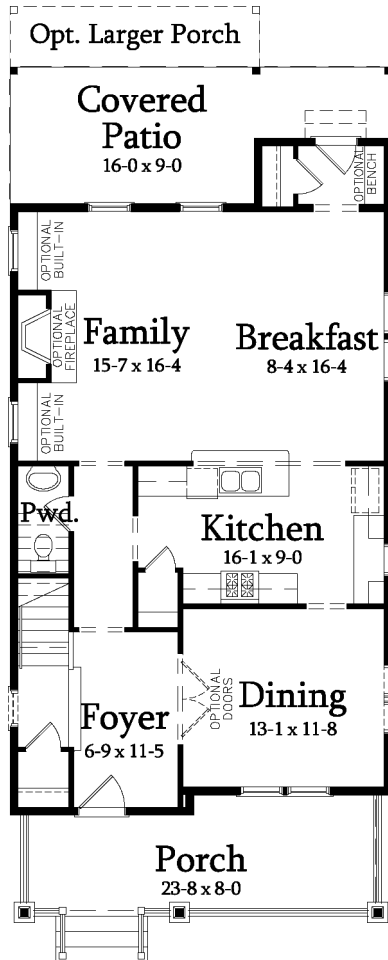

SAUSSY BURBANK
BEAUTIFUL - TIMELESS - CRAFTSMANSHIP

YOUNG D

3 Bedroom / 2.5 Bath / Finished Loft
Heated SF: 2238

2238-D

All plans, dimensions, details, and renderings are approximate and subject to change. Illustration may not represent finished details.

SAUSSY BURBANK

BEAUTIFUL - TIMELESS - CRAFTSMANSHIP

YOUNG D

3 Bedroom / 2.5 Bath / Finished Loft
Base Heated SF: 2238

FIRST FLOOR

SECOND FLOOR

2238 - D

kdkdesign

All plans, dimensions, details, and renderings are approximate and subject to change. Illustration may not represent finished details. 7/2015