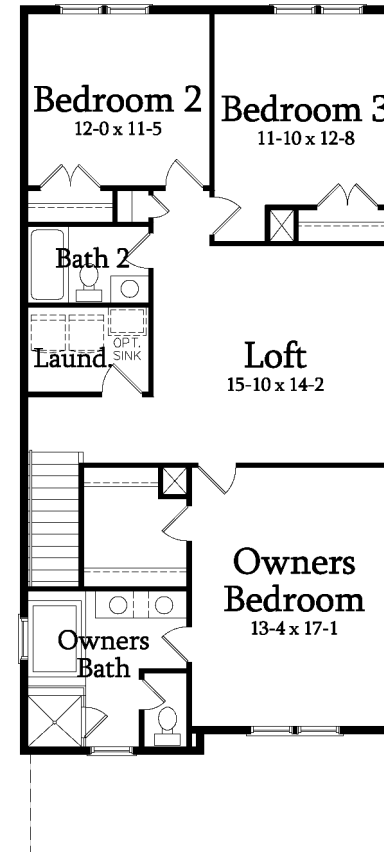

SAUSSY BURBANK
BEAUTIFUL - TIMELESS - CRAFTSMANSHIP

YOUNG D

3 Bedroom / 2.5 Bath / Finished Loft
Heated SF: 2238

2238-D

All plans, dimensions, details, and renderings are approximate and subject to change. Illustration may not represent finished details.

SAUSSY BURBANK

BEAUTIFUL - TIMELESS - CRAFTSMANSHIP

YOUNG D

3 Bedroom / 2.5 Bath / Finished Loft
Base Heated SF: 2238

FIRST FLOOR

SECOND FLOOR

2238 - D

kdkdesign

All plans, dimensions, details, and renderings are approximate and subject to change. Illustration may not represent finished details. 7/2015