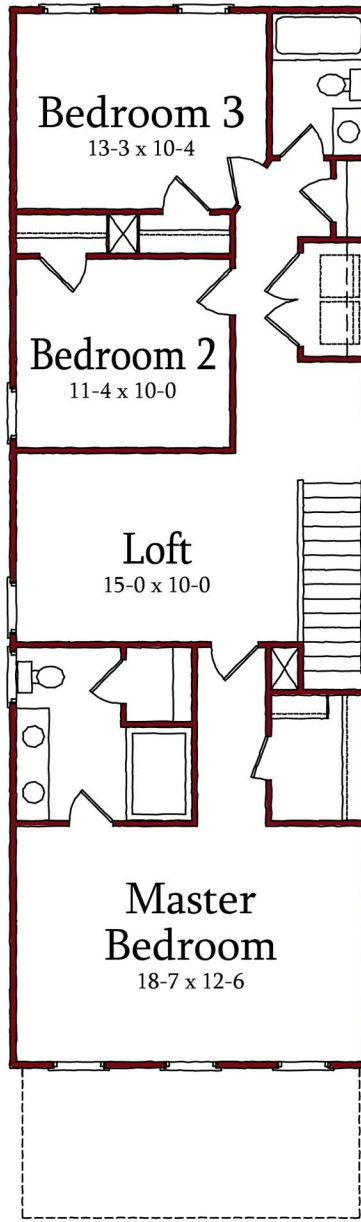

SAUSSY BURBANK

BEAUTIFUL - TIMELESS - CRAFTSMANSHIP

Teague - P

1998 P

April 25, 2012

© 2011 Saussy Burbank, LLC. Prices, plans, designs, architectural renderings, uses, dimensions, specifications, materials, availability, improvements and amenities depicted or described herein are subject to change or cancellation (in whole or in part) without notice. Illustrations may include artists depictions and differ from final improvements. Equal housing opportunity.

kdkdesign

First Floor Plan

Second Floor Plan

Optional Shower

Teague - P

1998 P