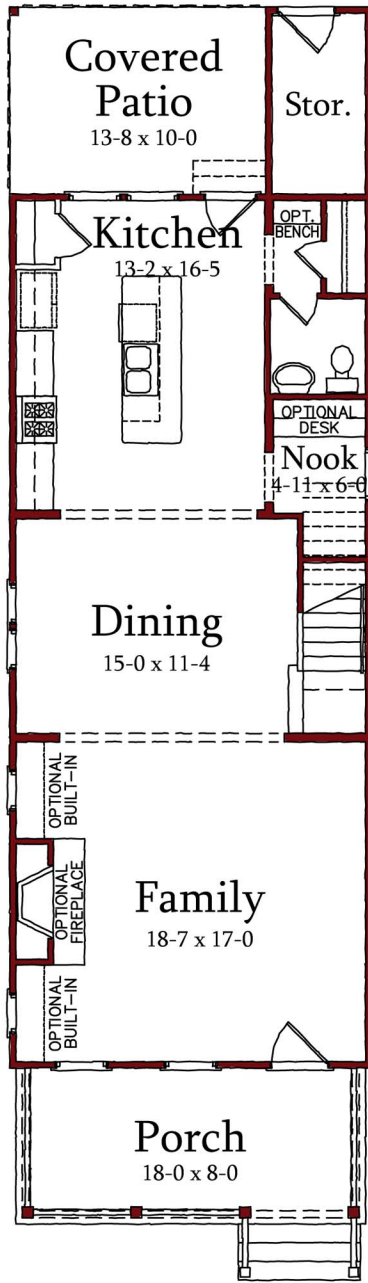

SAUSSY BURBANK

BEAUTIFUL - TIMELESS - CRAFTSMANSHIP

Teague - P

1998 P

April 25, 2012

© 2011 Saussy Burbank, LLC. Prices, plans, designs, architectural renderings, uses, dimensions, specifications, materials, availability, improvements and amenities depicted or described herein are subject to change or cancellation (in whole or in part) without notice. Illustrations may include artists depictions and differ from final improvements. Equal housing opportunity.

kdkdesign

First Floor Plan

Second Floor Plan

Optional Shower

Teague - P

1998 P