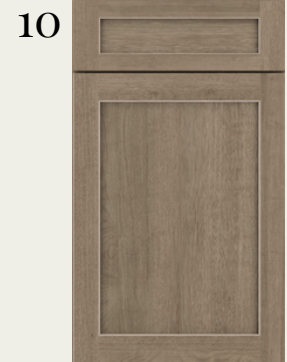

1. FAUCET- DELTA TRINSIC- CHAMPAGNE BRONZE
2. ISLAND DISPOSAL BUTTON- FRENCH GOLD
3. SINK- WHITEHAVEN 32-11/16" FARMHOUSE UNDERMOUNT SINK- TALL APRON
4. ISLAND LIGHT-JACE 1 LIGHT SOFT GOLD PENDANT (2NQ65)
5. COUNTERTOPS- QUARTZ 3CM- MATTERHORN (SAME AS KITCHEN ISLAND)
6. BACKSPLASH- RAKU GLOSS- WHITE 3X12- HORIZONTAL 1/3 OFFSET (EXTENDED TO CEILING)
7. CABINET HARDWARE- MODERN BRUSHED GOLD TRILLION KNOB
8. CABINET HARDWARE- MODERN BRUSHED GOLD TRILLION PULL
9. ISLAND CABINETS- TIMBERLAKE MAPLE- PAINTED SAGE
10. CABINETS-TIMBERLAKE MAPLE ALMOND