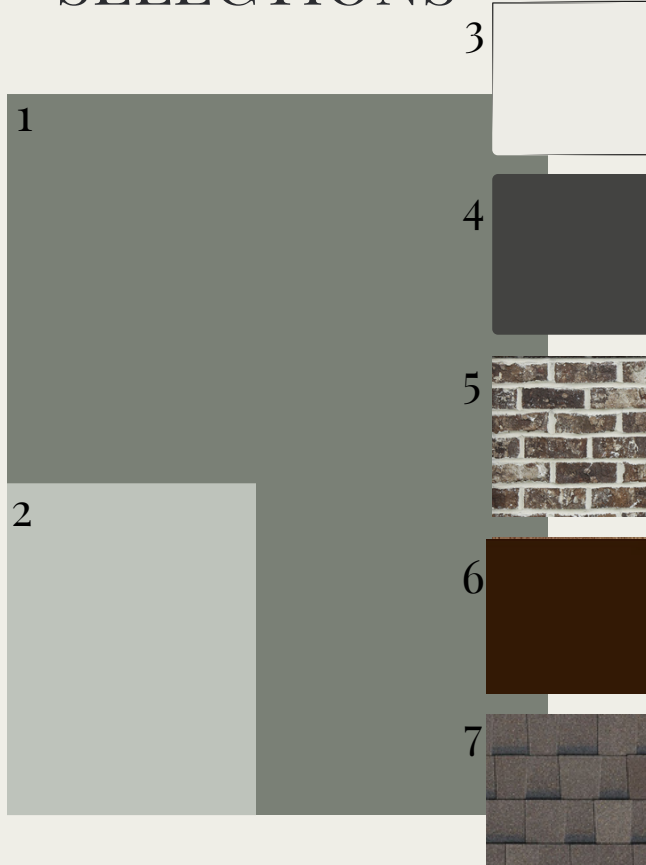

207 DAVIDSON GATEWAY DR

LOT 1

1928-L

EXTERIOR SELECTIONS

1. SIDING- RETREAT (6207)
2. ACCENT & PORCH CEILING- COMFORT GRAY (6205)
3. TRIM- PURE WHITE (7005)
4. FRONT DOOR- IRON ORE (7069)
5. BRICK- LA CAVA
6. GUTTERS- BRONZE
7. ROOF- WEATHERED WOOD

HARDWARE & EXTERIOR LIGHTING

1. FRONT DOOR & INTERIOR DOOR HARDWARE- SCHLAGE CENTURY-MATTE BLACK
2. FRONT PORCH-1 LIGHT BLACK OUTDOOR WALL LANTERN (IMD2P)

INTERIOR SELECTIONS

1

2

1. WALL PAINT- DRIFT OF MIST (9166)
2. TRIM PAINT & CEILING BEAMS- SNOWBOUND (7004)
3. FLOORING- SPC TUMBLEWEED LOCATED THROUGHOUT HOME, WITH EXCEPTION TO TILED AREAS