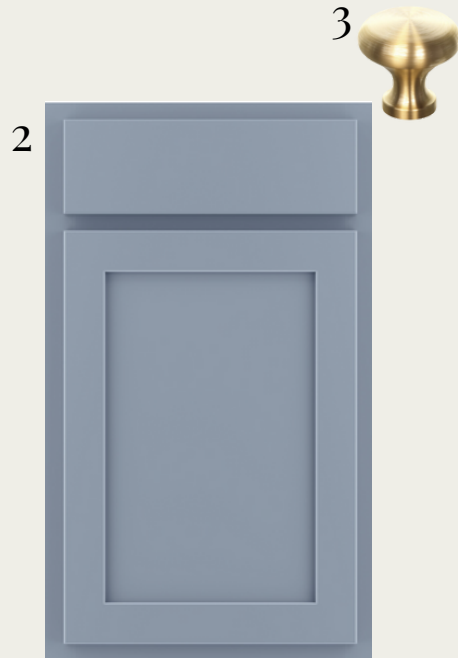

LAUNDRY ROOM