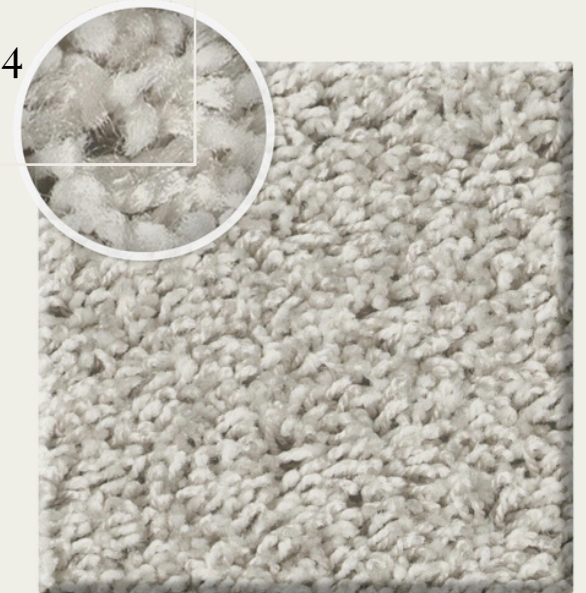

1

2

3

INTERIOR SELECTIONS

1. WALL PAINT- EGRET WHITE (7570)
2. TRIM PAINT & CEILING BEAMS- SNOWBOUND (7004)
3. FLOORING- SPC TUMBLEWEED LOCATED THROUGHOUT HOME, WITH EXCEPTION TO TILED AREAS
4. CARPET - COLONIAL PARK- MAYFAIR 7/15" 8 LB PAD (OWNERS BEDROOM AND BEDROOM 2)

1

2

3

4

INTERIOR LIGHTING

1. FOYER/ENTRY-1 LIGHT SEMI FLUSH MOUNT (CLWGY)
2. FAMILY ROOM- 52" CEILING FAN (EGIC)
3. FAMILY ROOM & OWNER'S BDR SITTING AREA-3-LIGHT SEMI-FLUSH (9RQK2)
4. OWNERS BEDROOM-BARLOW - 52" - BS WITH MW BLADES (KCCD)
5. BEDROOM 2 & 3-52" COLE IN WHITE W/ WHITE/WASHED OAK BLADES (A18Q5)