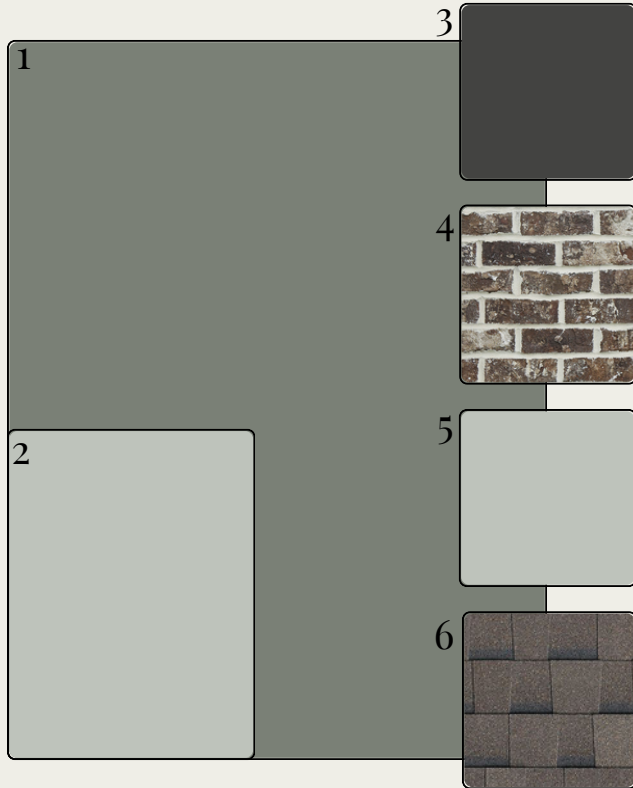

# EXTERIOR SELECTIONS

1. SIDING- RETREAT (SW 6207)
2. TRIM/PORCH CEILING- COMFORT GREY (SW 6205)
3. EXTERIOR DOORS & SHUTTERS- IRON ORE (SW 7069)
4. BRICK- LA CAVA
5. RAILINGS- COMFORT GREY (SW 6205)
6. ROOF- WEATHERED WOOD