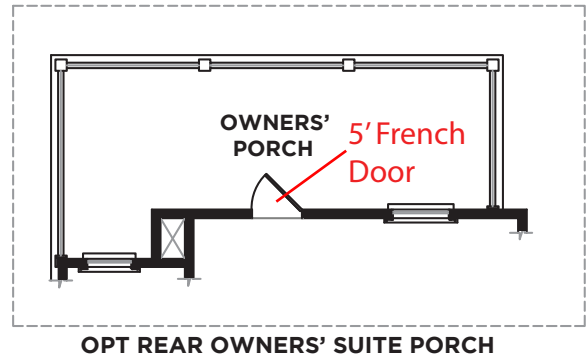

KIAWAH RIVER

CHARLESTON SEA ISLANDS

South Carolina

3305 KNOT ALLEY

DESIGN SELECTIONS

LOT EA-50
KARNER 2580-AW

HOUSE FLOOR PLAN

EXTERIOR COLORS