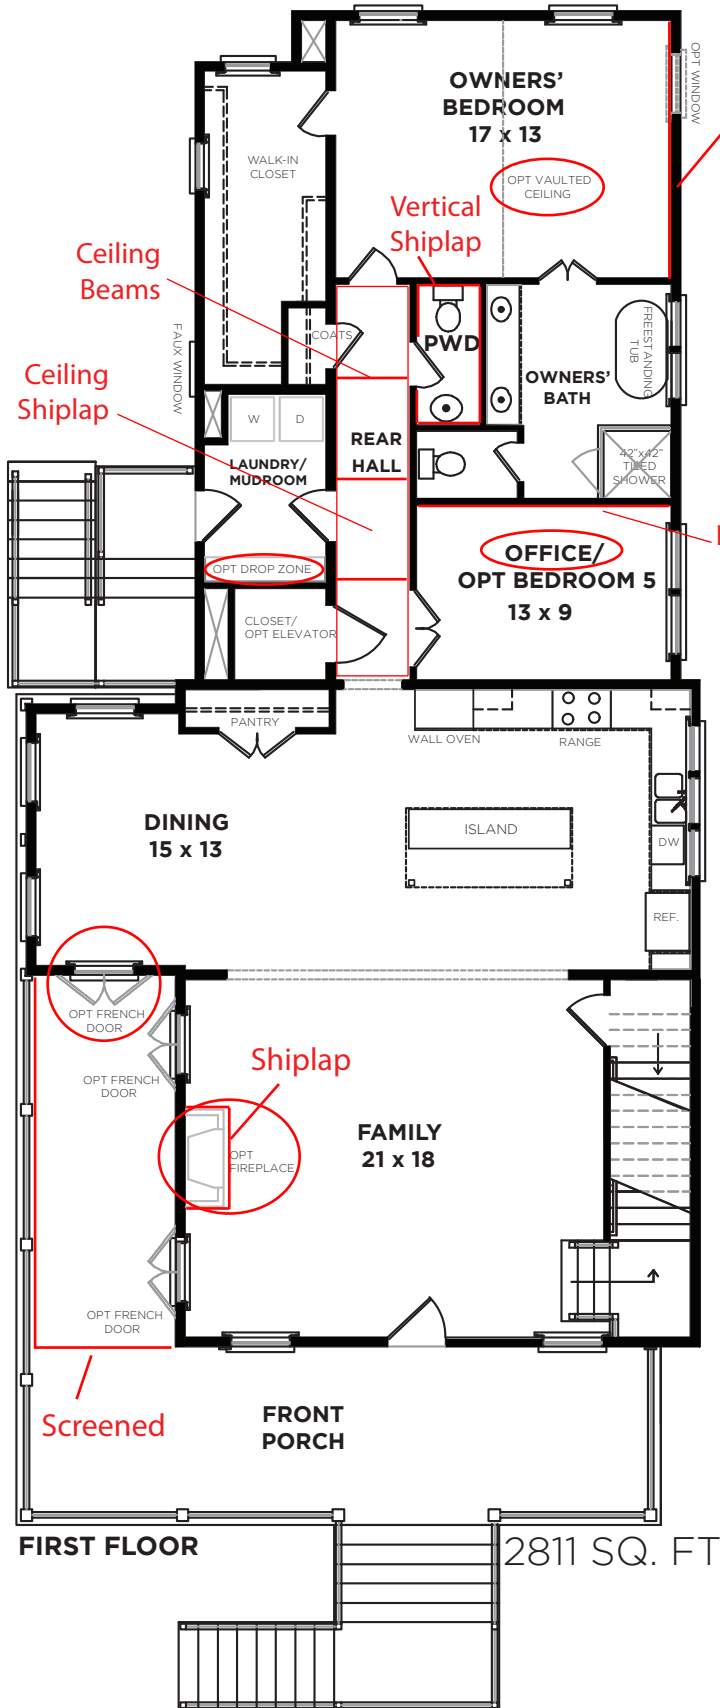

KIAWAH RIVER

CHARLESTON SEA ISLANDS

South Carolina

3305 KNOT ALLEY

DESIGN SELECTIONS

LOT EA-50
KARNER 2580-AW

HOUSE FLOOR PLAN

EXTERIOR COLORS

SERVICE, SIDE, AND REAR DOORS
GEORGETOWN 18" LANTERN
ANTIQUÉ COPPER

FRONT DOOR
GEORGETOWN 22" LADDER REST
ANTIQUÉ COPPER

GARAGE
GEORGETOWN 20" FARMHOUSE HOOK
ANTIQUÉ COPPER

MAIN HOUSE SIDE ENTRY DOOR
SCHLAGE CENTURY BE375
SATIN NICKEL