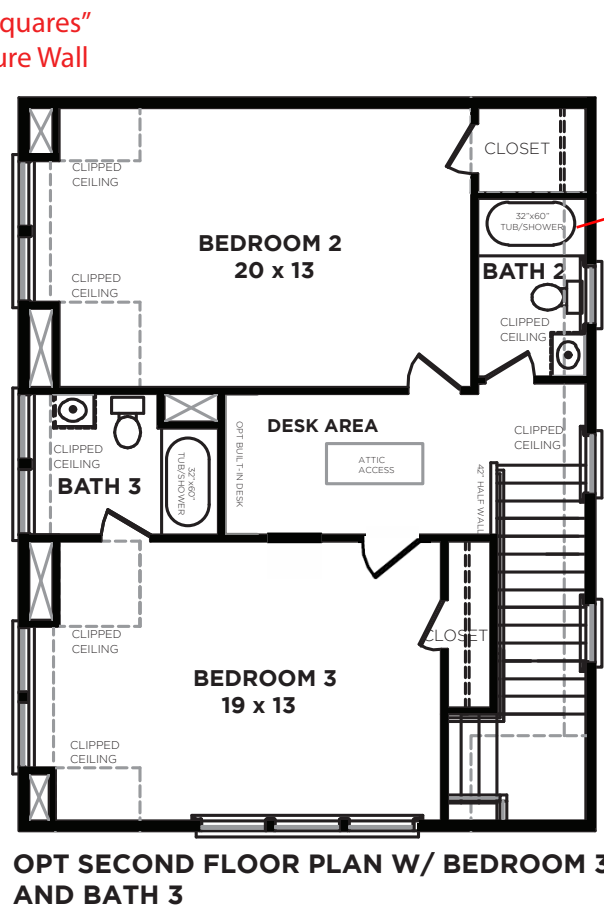

KIAWAH RIVER

CHARLESTON SEA ISLANDS

South Carolina

3305 KNOT ALLEY

DESIGN SELECTIONS

LOT EA-50
KARNER 2580-AW

HOUSE FLOOR PLAN

EXTERIOR COLORS