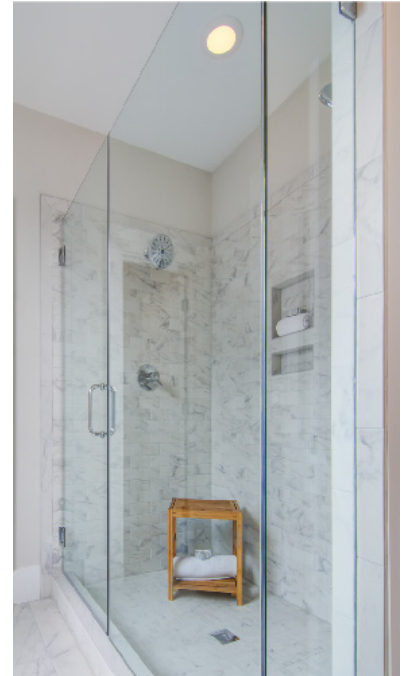

SHOWER DOOR
"INSPIRATION PHOTO SHOWING
FRAMELESS SHOWER DOOR"

SHOWER WALL TILE
CONTESSA MATTE 12X24
ORO

SHOWER FLOOR TILE
CONFETTI II MOSAIC
WHITE

BATH #2

VANITY FAUCET
TRINSIC 8"
MATTE BLACK

SHOWER FAUCET
TRINSIC
MATTE BLACK