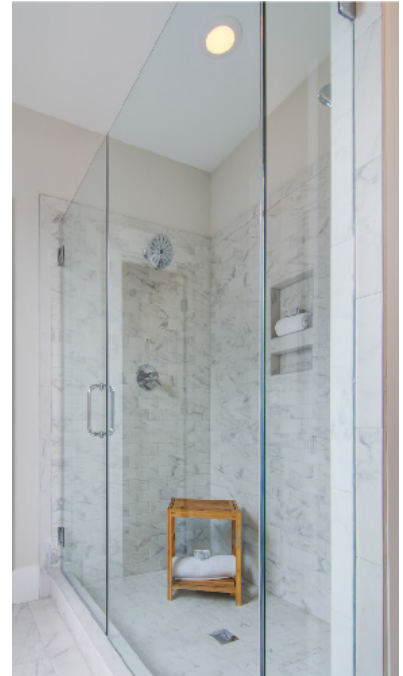

ADU BATH
ZIRE 2 LIGHT
CHROME

KITCHEN ISLAND
SOUTHOLD LANTERN
BURNISHED BRASS

BATH 2 VANITY
BAKER SCONCE
SATIN BRASS

BEDROOMS
52" SYRUS W/LIGHT
MATTE WHITE

INTERIOR DOOR KNOBS
SCHLAGE BOWERY
SATIN BRASS

FAMILY ROOM AND LOFT
60" ADLER
MATTE WHITE

VANITY FAUCET
8" CASSIDY CROSS
CHAMPAGNE BRONZE

SINK
LENOVA PU-01-W
WHITE

SHOWER FAUCET
CASSIDY CROSS
CHAMPAGNE BRONZE

SHOWER DOOR
"INSPIRATION PHOTO SHOWING
FRAMELESS SHOWER DOOR"

COUNTER TOP
CLASSIC WHITE QUARTZ