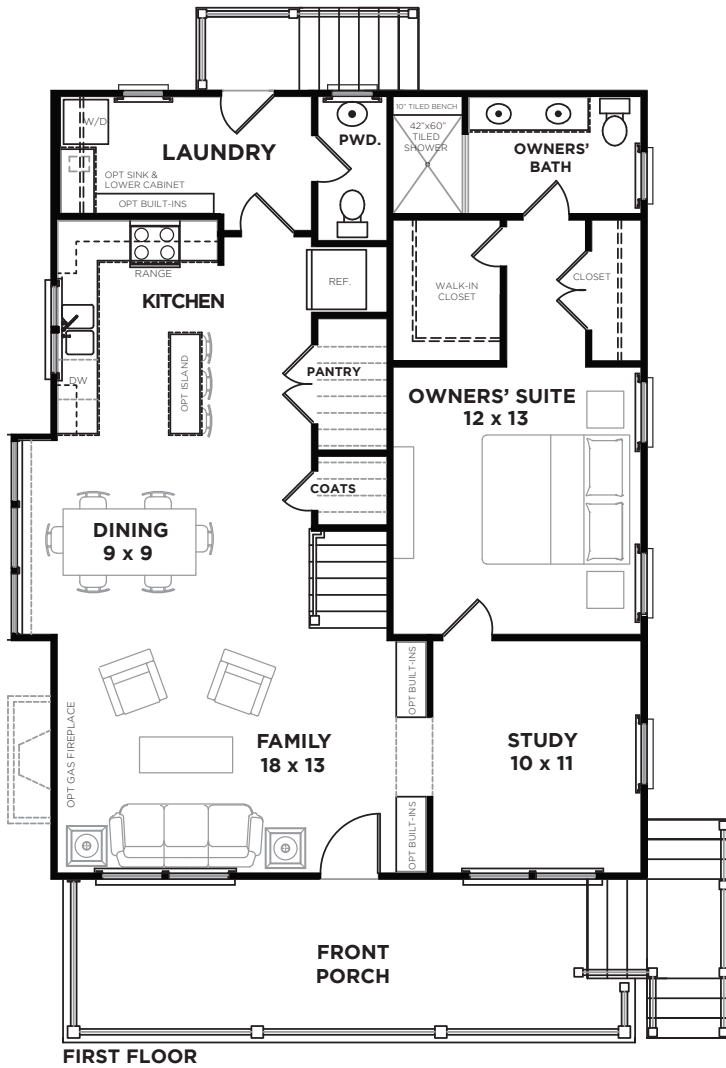

KIAWAH RIVER

CHARLESTON SEA ISLANDS

South Carolina

9051 TOPWATER LANE

DESIGN SELECTIONS

LOT EC-14
COTTAGE 2 2132-AR

HOUSE FLOOR PLAN

PLOT PLAN