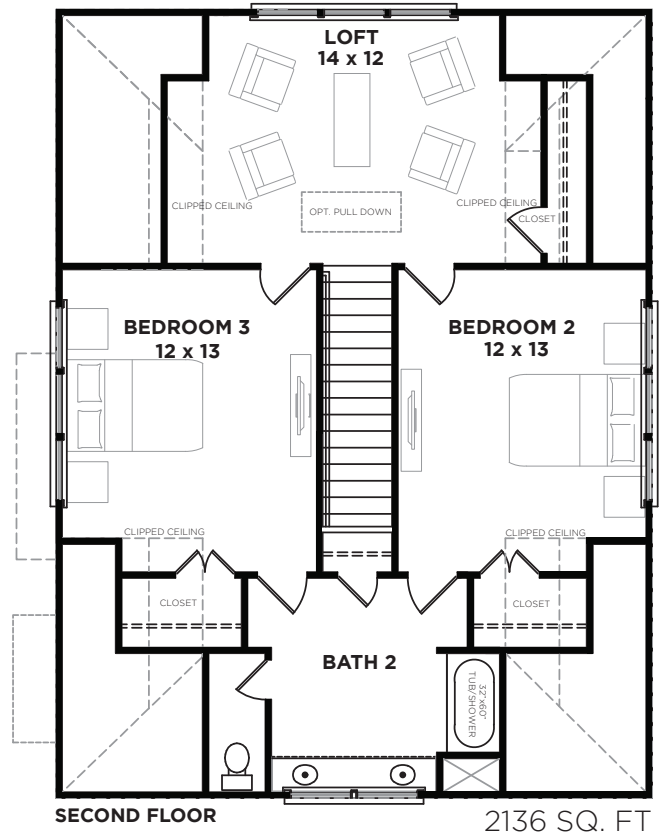

KIAWAH RIVER

CHARLESTON SEA ISLANDS

South Carolina

9051 TOPWATER LANE

DESIGN SELECTIONS

LOT EC-14
COTTAGE 2 2132-AR

HOUSE FLOOR PLAN

PLOT PLAN