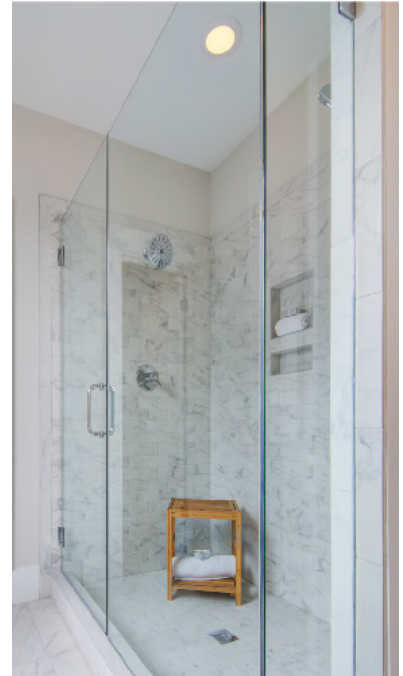

SHOWER DOOR
"INSPIRATION PHOTO SHOWING
FRAMELESS SHOWER DOOR"