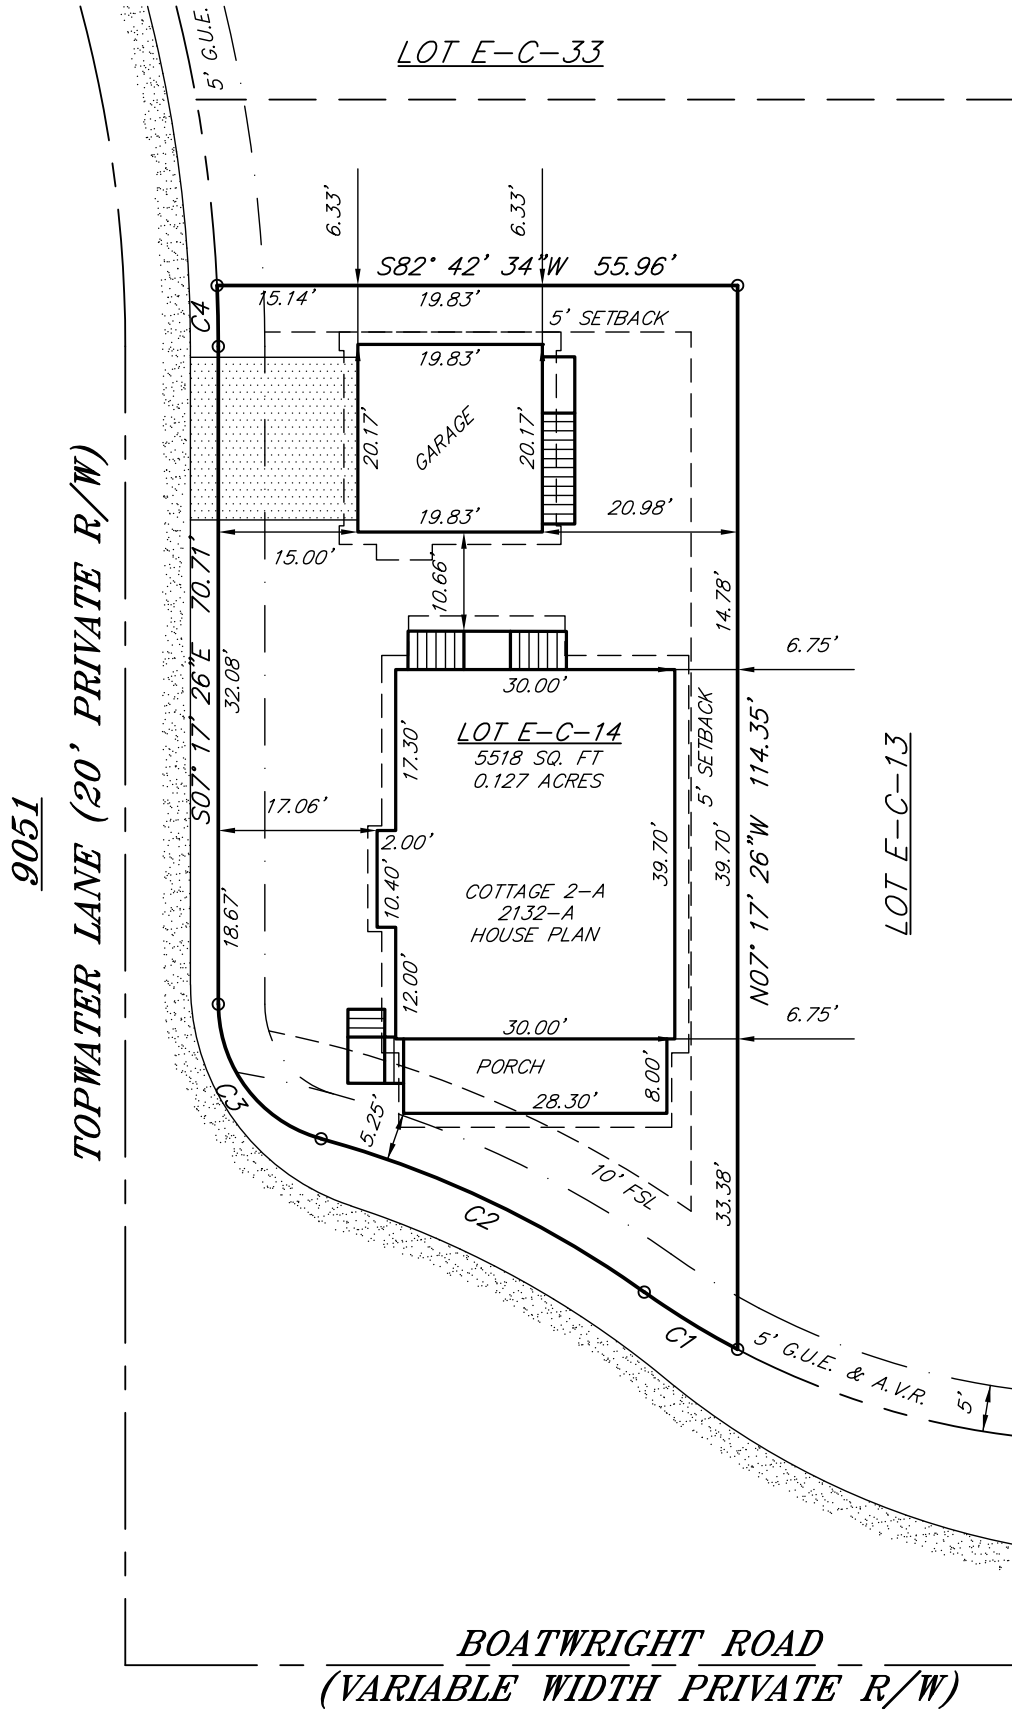

KIAWAH RIVER

CHARLESTON SEA ISLANDS

South Carolina

9051 TOPWATER LANE

DESIGN SELECTIONS

LOT EC-14
COTTAGE 2 2132-AR

HOUSE FLOOR PLAN

PLOT PLAN