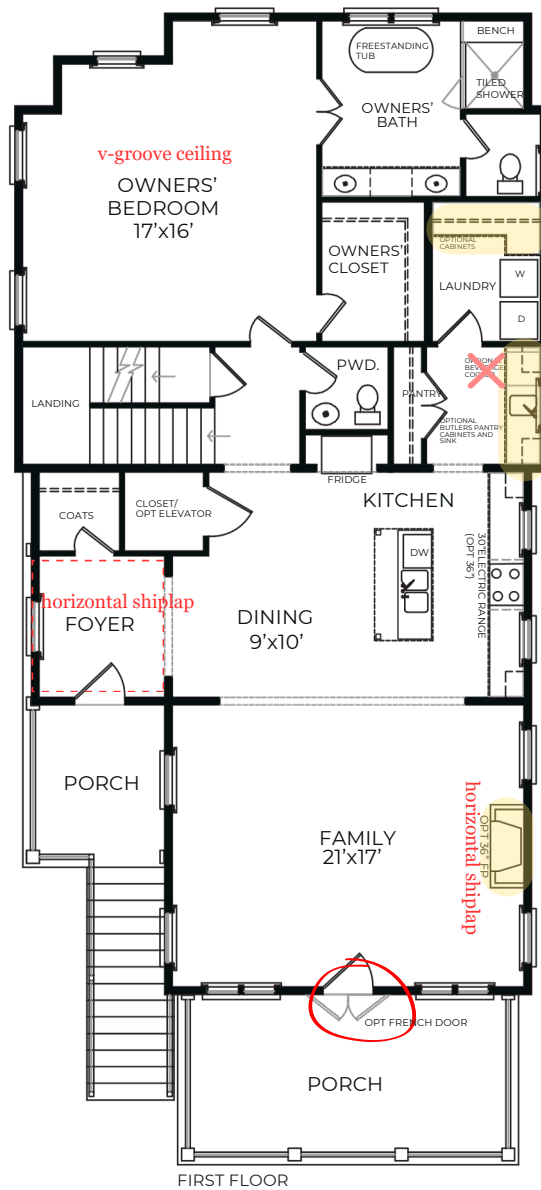

Master Bath

1

2

3

4

5

6

12

- 7. Shower/Tub Wall Tile - Contessa 12x24 - Oro Polished
- 8. Floor Tile - Contessa 12x24 - Oro Matte
- 9. Shower Floor Tile - Influence 1' Hex - White
- 10. Shower Fixture - Cassidy - Champagne Bronze
- 11. Tub - Sterling Spectacle
- 12. Tub Filler - Cassidy - Champagne Bronze

Trim & Other Selections

Gourmet Kitchen

Screened Rear Porch

2nd Floor Built-in shelves

Fireplace - Horizontal
shiplap & beam mantel

*picture for representation
only - some features & finishes
may vary

Foyer - horizontal shiplap

Master Bedroom ceiling -
v-groove

FIRST FLOOR

SECOND FLOOR THE SWALLOWTAIL
1/6/24