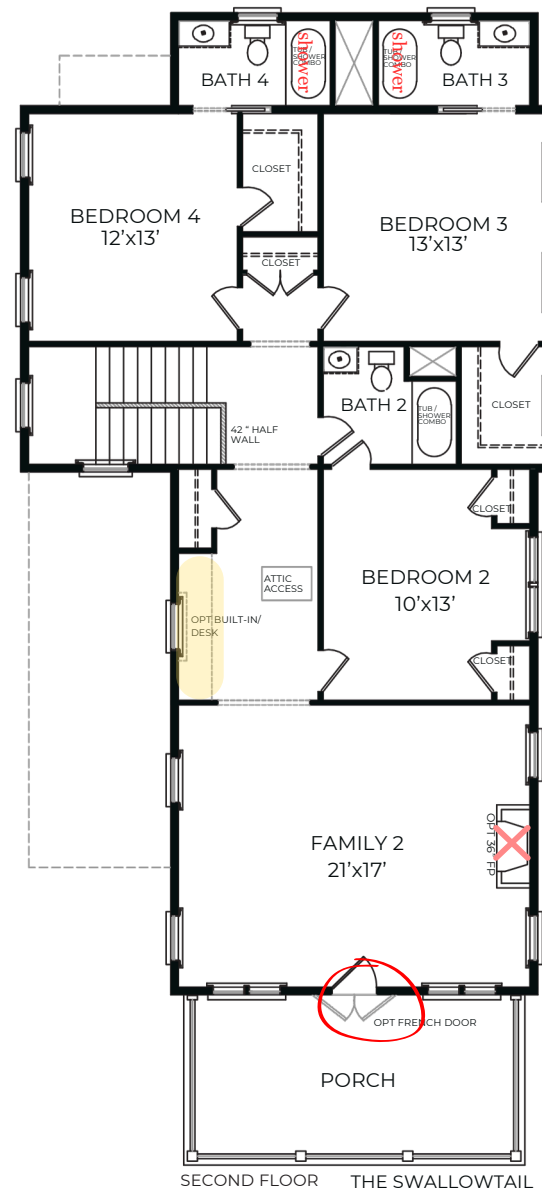

Master Bath

1

2

3

4

5

6

12

- 7. Shower/Tub Wall Tile - Contessa 12x24 - Oro Polished
- 8. Floor Tile - Contessa 12x24 - Oro Matte
- 9. Shower Floor Tile - Influence 1' Hex - White
- 10. Shower Fixture - Cassidy - Champagne Bronze
- 11. Tub - Sterling Spectacle
- 12. Tub Filler - Cassidy - Champagne Bronze

Trim & Other Selections

Gourmet Kitchen

Screened Rear Porch

2nd Floor Built-in shelves

Fireplace - Horizontal
shiplap & beam mantel

*picture for representation
only - some features & finishes
may vary

Foyer - horizontal shiplap

Master Bedroom ceiling -
v-groove

FIRST FLOOR

SECOND FLOOR THE SWALLOWTAIL
1/6/24