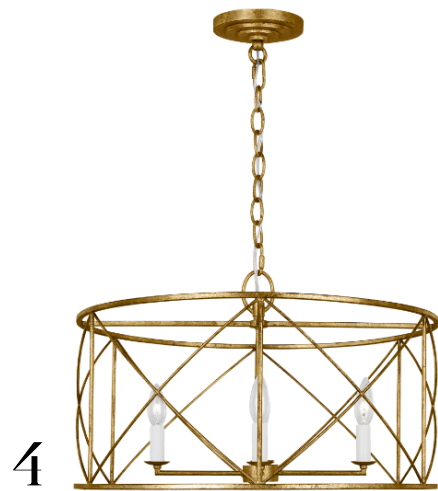

9005 Stern Alley  
Swallowtail - A  
EJ-21

\*actual colors may vary from on-screen or printed representation

# Exterior Lights

1. Front Porches - Hyannis Large Pendant - Black
2. Front Door/Rear Door - Hyannis Medium/Small Wall Lantern - Black
3. Garage Door - Barn Light - Black
4. Rear Porch Fans - Maverick 52" - Matte Black w/ Dark Walnut Blades

# Interior Lights

2

3

1. Dining Room - Beatrix Extra Large Lantern - Antique Gild
2. Bed 2, 3, 4, Master Closet - Asher Medium Flush Mount - White
3. Foyer - Katie Large Globe Pendant - Antique Brass
4. Stairwell - Beatrix Large Lantern - Antique Gild
5. Family Room, Master Bed, Bonus Room - Maverick 52" - Burnished Brass w/ white blades