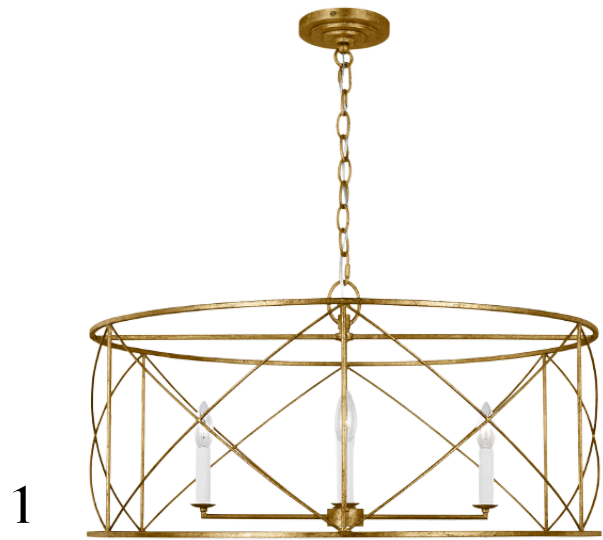

9005 Stern Alley  
Swallowtail - A  
EJ-21

\*actual colors may vary from on-screen or printed representation

# Interior Lights

2

3

1. Dining Room - Beatrix Extra Large Lantern - Antique Gild
2. Bed 2, 3, 4, Master Closet - Asher Medium Flush Mount - White
3. Foyer - Katie Large Globe Pendant - Antique Brass
4. Stairwell - Beatrix Large Lantern - Antique Gild
5. Family Room, Master Bed, Bonus Room - Maverick 52" - Burnished Brass w/ white blades