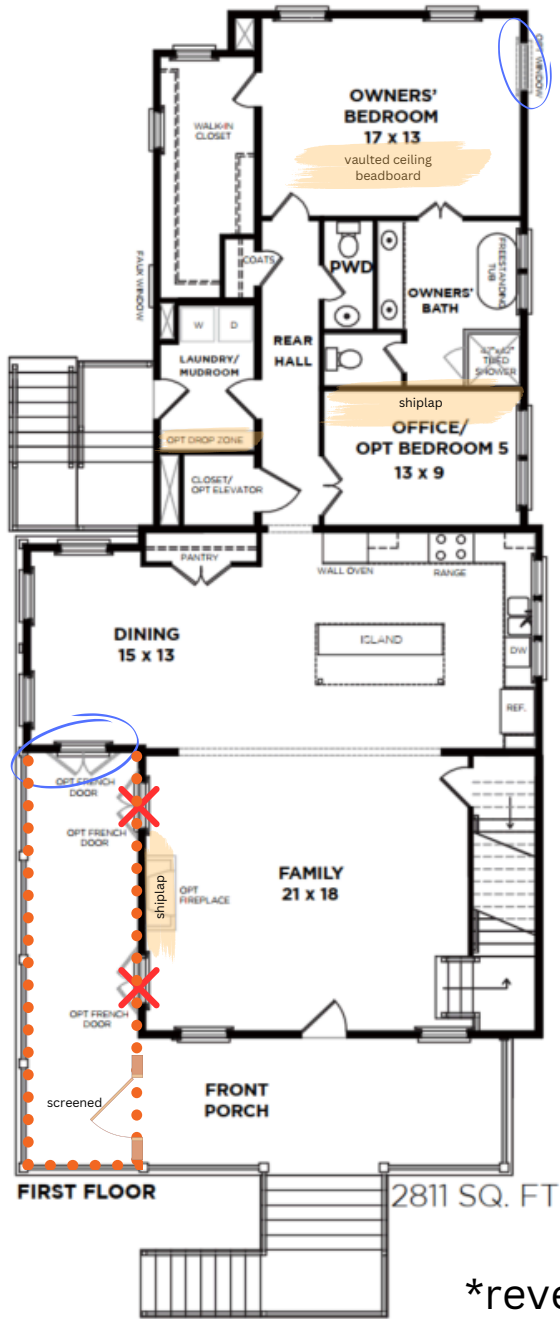

Interior Lights

1

2

3

4

1. Stairwell Landing - Cirque Large Flush Mount - Satin Nickel
2. Foyer - Vetra Flush Mount - Satin Nickel/Linen
3. Dining - Sawyer Extra Large Shade - Polished Nickel
4. Office - Sophia Small FLush Mount - Polished Nickel

*actual colors may vary from on-screen or printed representation

Kitchen

1

2

3

4

5

7

Trim & Other Selections

Gourmet Kitchen

Screened Rear & Side Porches

Mudroom Built-in bench

*picture for representation only - some features & finishes may vary

Fireplace - Horizontal shiplap & beam mantel

*picture for representation only - some features & finishes may vary

Office - Horizontal Shiplap accent wall

Master Bedroom - Vaulted ceiling w/ beadboard

Karner-BW

OPT REAR OWNERS' SUITE PORCH

OPT SECOND FLOOR PLAN W/ BEDROOM 3, BATH 3 AND LOFT