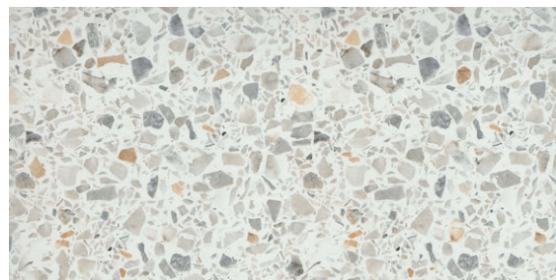

Laundry

1. Cabinets - Wexford Door - Sea Salt painted finish
2. Hardware - Pulls - Brushed Nickel
3. Ceiling Light - Dayna Semi-Flush - Brushed Nickel
4. Countertop - Big Sur Mist - Cambria Quartz
5. Floor Tile - Fragmento 12x24 - White Large Speckle