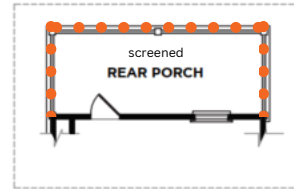

*picture for representation only - some features & finishes may vary

Office - Horizontal Shiplap accent wall

Master Bedroom - Vaulted ceiling w/ beadboard

Karner-BW

OPT REAR OWNERS' SUITE PORCH

OPT SECOND FLOOR PLAN W/ BEDROOM 3, BATH 3 AND LOFT