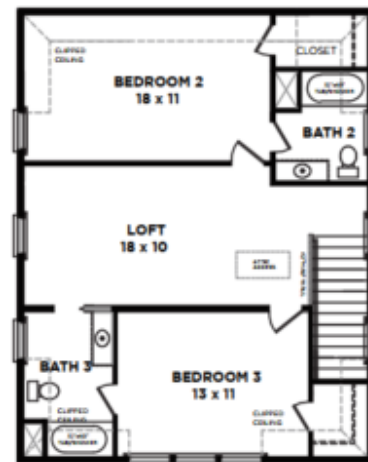

Interior Lights

1

2

3

4

1. Stairwell Landing - Cirque Large Flush Mount - Satin Nickel
2. Foyer - Vetra Flush Mount - Satin Nickel/Linen
3. Dining - Sawyer Extra Large Shade - Polished Nickel
4. Office - Sophia Small FLush Mount - Polished Nickel

Trim & Other Selections

Gourmet Kitchen

Screened Rear & Side Porches

Mudroom Built-in bench

*picture for representation only - some features & finishes may vary

Fireplace - Horizontal shiplap & beam mantel

*picture for representation only - some features & finishes may vary

Office - Horizontal Shiplap accent wall

Master Bedroom - Vaulted ceiling w/ beadboard

Karner-BW

OPT REAR OWNERS' SUITE PORCH

OPT SECOND FLOOR PLAN W/ BEDROOM 3, BATH 3 AND LOFT