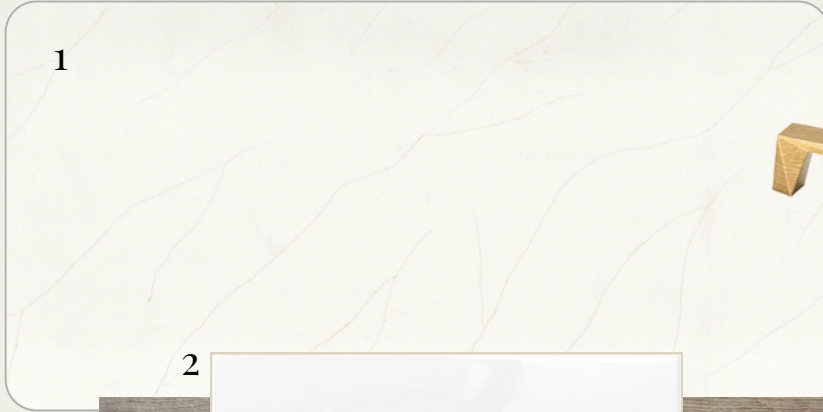

8

9

BUTLERS PANTRY

1. COUNTERTOPS- MATTERHORN 3CM (SAME AS KITCHEN ISLAND)
2. BACKSPLASH- CATCH GLOSS WHITE 4X16 (STACKED HORIZONTAL TO CEILING)
3. CABINET HARDWARE- MODERN BRUSHED GOLD TRILLION PULL
4. CABINETS-BARNETT DOOR- PAINTED LINEN