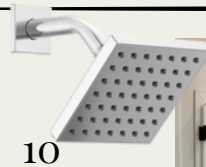

1. LIGHTING-2 LIGHT WALL VANITY
2. FAUCET- DELTA VELUM WIDESPREAD- CHROME
3. SINK-RECTANGULAR BASIN 20000-0 CAXTON (TWO SINKS)
4. COUNTERTOPS- MATTERHORN 2CM
5. BATHROOM FLOOR- SERENDRA MILA 12X24 MATTE
6. SHOWER SURROUND- SERENDRA MILA 12X24 POLISHED (STRAIGHT VERTICAL)
7. SHOWER FLOOR- SAVVY PENNIES 1" PEWTER
8. CABINETS-TIMBERLAKE BARNETT PAINTED BLACK
9. HARDWARE- MODERN BRUSHED GOLD BRIOLETTE PULL
10. SHOWER VALVE- DELTA VELUM - CHROME
11. SHOWER-3/8" GLASS FRAMELESS- OIL RUBBED BRONZE