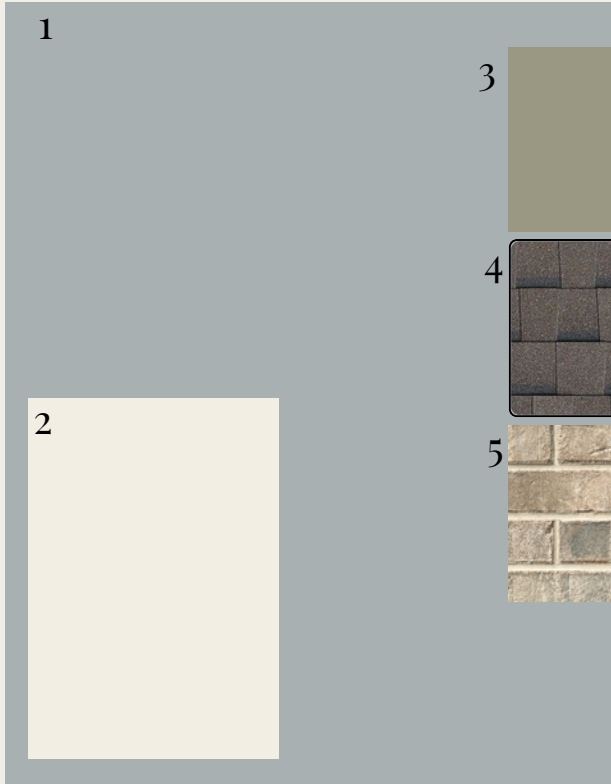

9121 MAYBRY PARK STREET
LOT 118

 SAUSSY BURBANK

BECKETT 2275-F | MODERN

EXTERIOR SELECTIONS

1. SIDING- UNCERTAIN GRAY (SW 6234)
2. TRIM - WESTHIGHLAND WHITE (SW 7566)
3. EXTERIOR DOORS- GREEN EARTH (SW 7748)
4. ROOF- WEATHERED WOOD
5. BRICK - CORDOBA

*colors may vary on screen or printed versions

EXTERIOR HARDWARE & LIGHTING

1

1. FRONT DOOR & INTERIOR DOOR HARDWARE- PLYMOUTH- MATTE BLACK
2. FRONT PORCH 1/GARAGE DOORS- 2LT OUTDOOR WALL - MATTE BLACK
3. GARAGE DOOR SERVICE- 1LT OUTDOOR WALL - MATTE BLACK