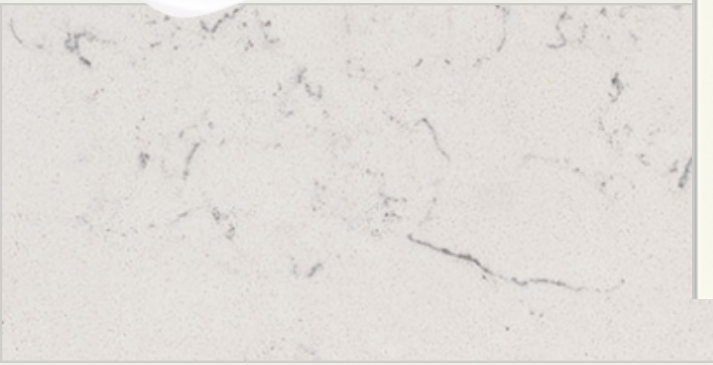

BATHROOM TWO

1

2

3

4

1. FAUCET- DELTA SAYLOR - CENTERSET (X2)
2. SINK-RECTANGULAR BASIN (X2)
3. BATHROOM LIGHTING - SAYWARD 2-LIGHT - BLACK
4. CABINETS - TIMBERLAKE SONOMA - LINEN PAINTED
5. COUNTERTOPS- QUARTZ - CARRARA MARMI
6. HARDWARE - TEMPO PULL
7. BATHROOM FLOOR TILE - NOBLEZA - ASTORGA MATTE
8. SHOWER WALL TILE - CRAFT II - 3X12 - GREY GLOSSY
9. SHOWER FIXTURE - DELTA SAYLOR
10. SHOWER ENCLOSURE - FRAMELESS

5

6

9

7

8

10

layout may differ by plan