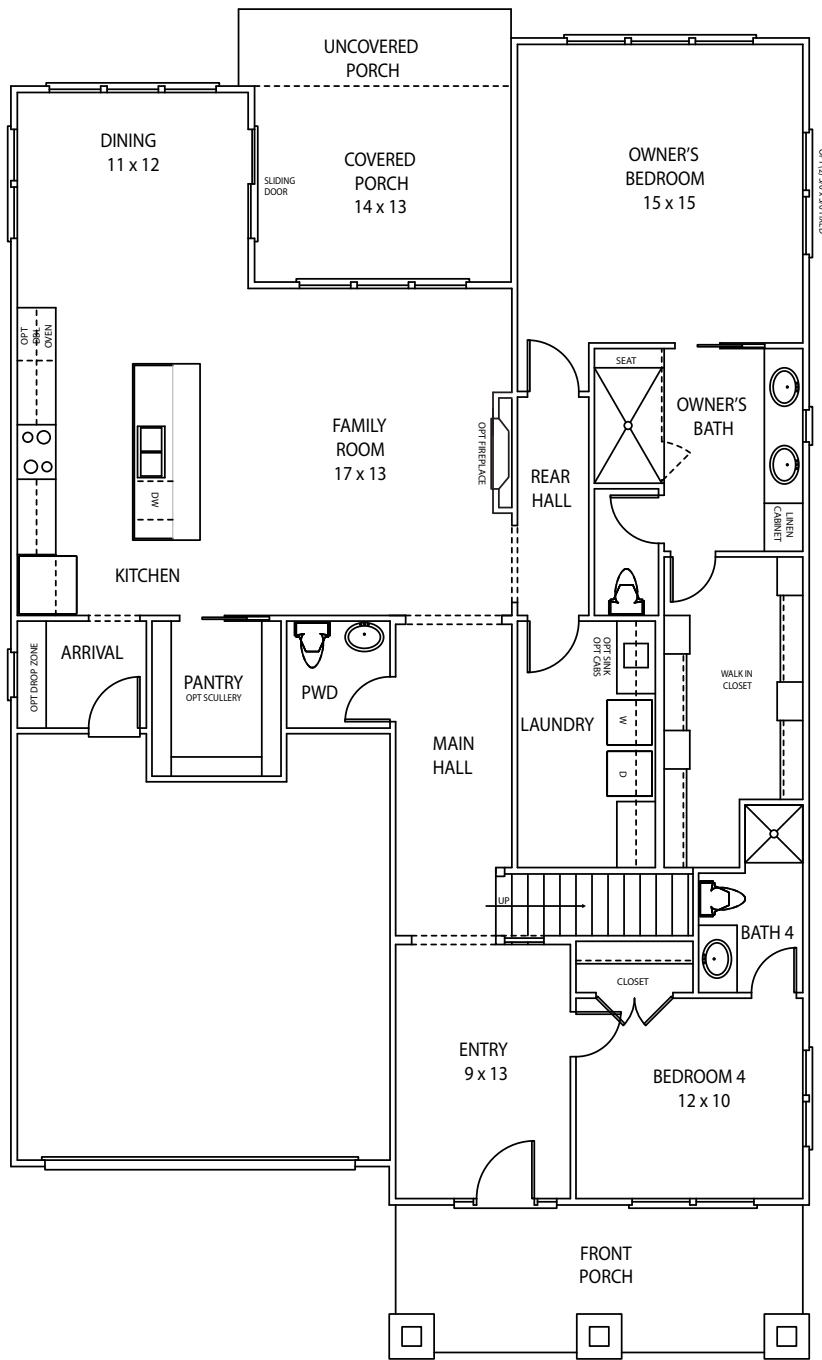

RHODES 2981B

Bedrooms	3/4
Bathrooms	3.5/4.5
First Floor	1852 sq. ft.
Second Floor	1129 sq. ft.
Total Heated	2981 sq. ft.

©2026. Saussy Burbank, LLC "Saussy Burbank" is a service mark of Saussy Burbank, LLC. Prices, plans, designs, architectural renderings, uses, dimensions, specifications, materials, availability, improvements and amenities depicted or described herein are subject to change or cancellation (in whole or in part) without notice. Illustrations may include artists' depictions and differ from final improvements. Equal housing opportunity.

February 19, 2026

RHODES 2981B

FIRST FLOOR
BEDROOM & BATHROOM
ILO STUDY
2981B

RHODES 2981B

SECOND FLOOR
2981B