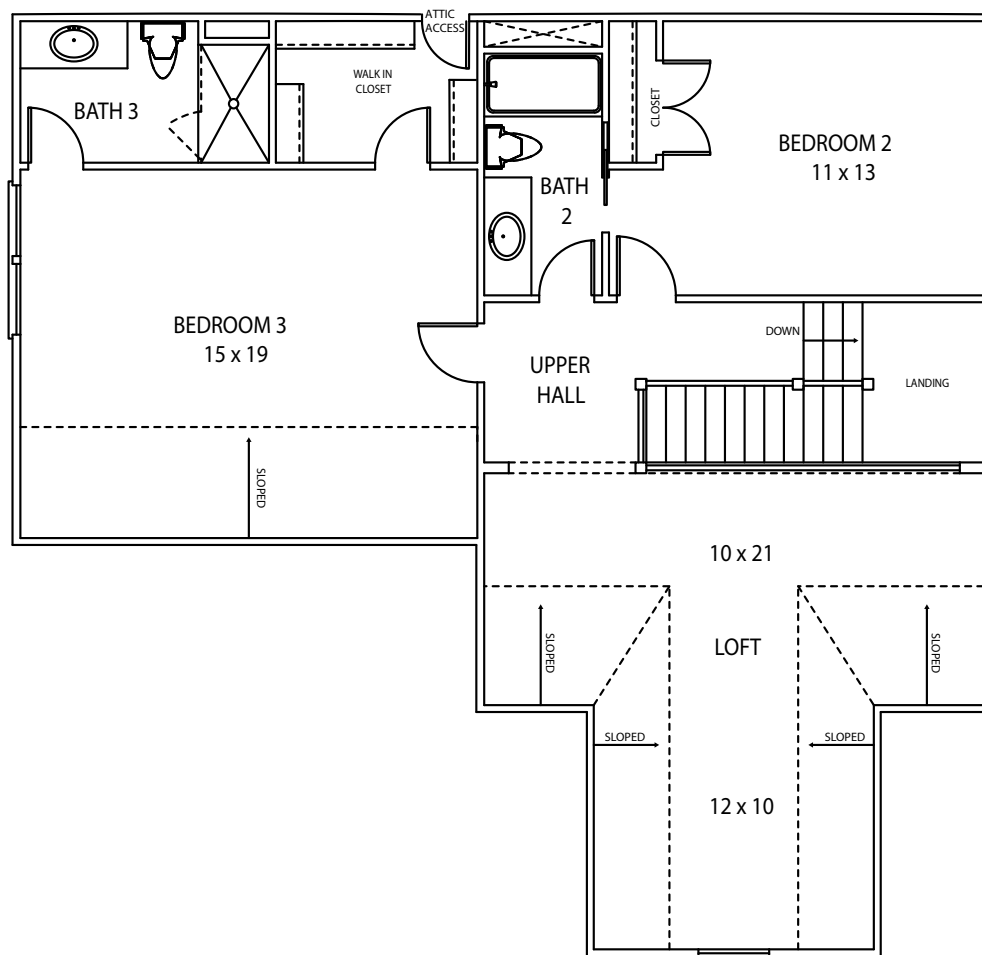

RHODES 2981B

Bedrooms	3/4
Bathrooms	3.5/4.5
First Floor	1852 sq. ft.
Second Floor	1129 sq. ft.
Total Heated	2981 sq. ft.

©2026. Saussy Burbank, LLC "Saussy Burbank" is a service mark of Saussy Burbank, LLC. Prices, plans, designs, architectural renderings, uses, dimensions, specifications, materials, availability, improvements and amenities depicted or described herein are subject to change or cancellation (in whole or in part) without notice. Illustrations may include artists' depictions and differ from final improvements. Equal housing opportunity.

February 19, 2026

RHODES 2981B

FIRST FLOOR
BEDROOM & BATHROOM
ILO STUDY
2981B

RHODES 2981B

SECOND FLOOR
2981B