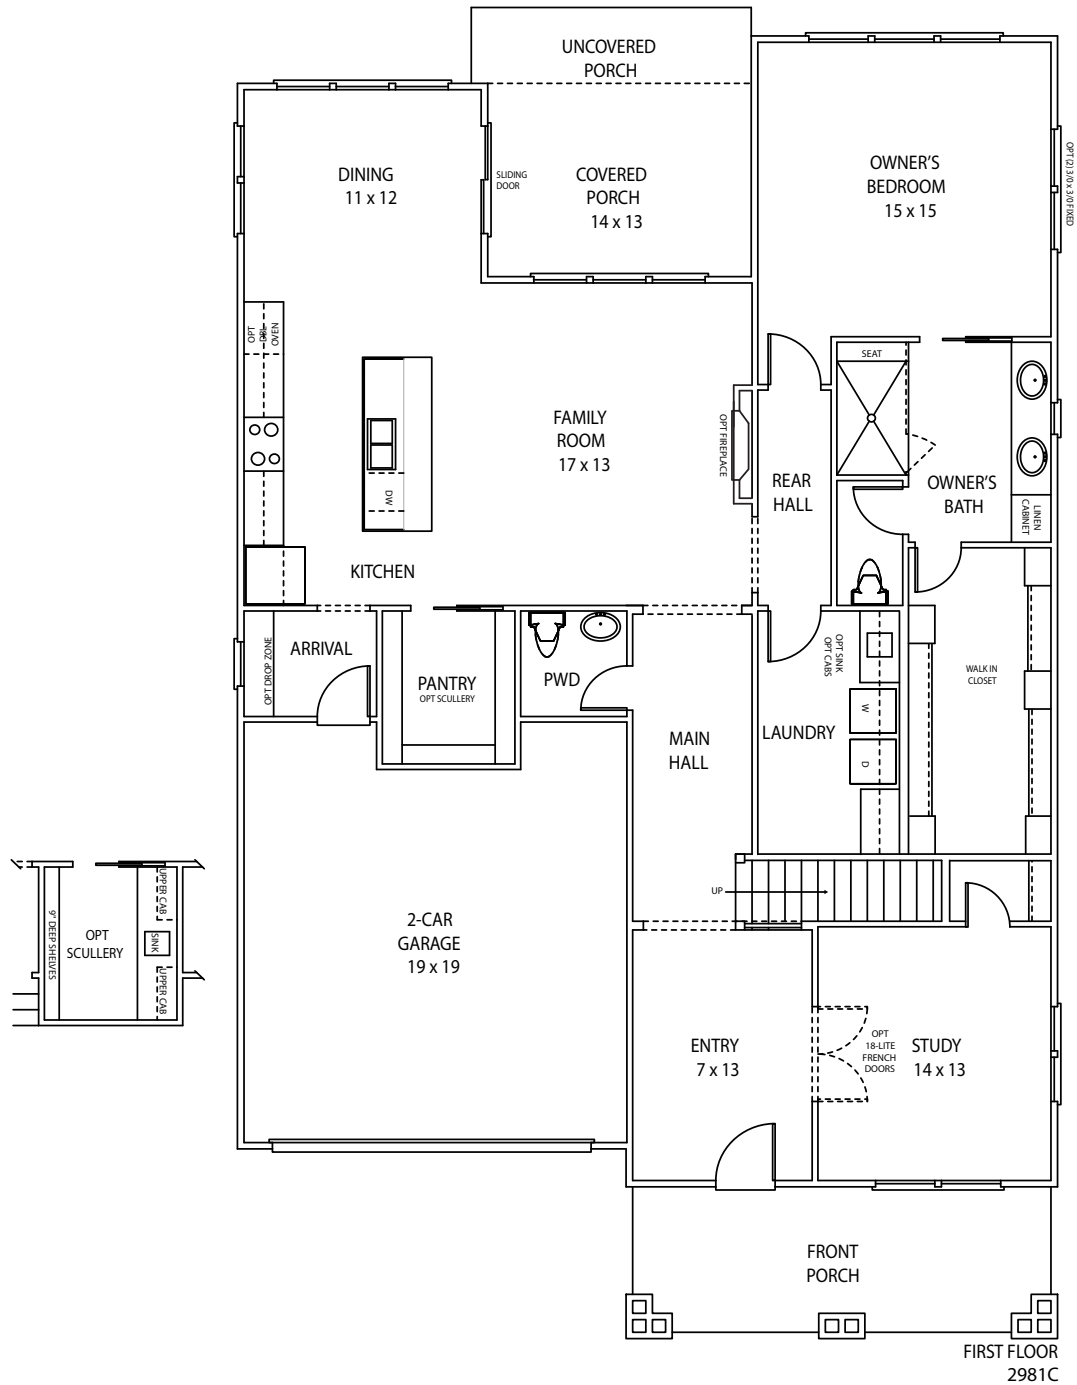

RHODES 2981C

Bedrooms	3/4
Bathrooms	3.5/4.5
First Floor	1852 sq. ft.
Second Floor	1129 sq. ft.
Total Heated	2981 sq. ft.

©2026. Saussy Burbank, LLC "Saussy Burbank" is a service mark of Saussy Burbank, LLC. Prices, plans, designs, architectural renderings, uses, dimensions, specifications, materials, availability, improvements and amenities depicted or described herein are subject to change or cancellation (in whole or in part) without notice. Illustrations may include artists' depictions and differ from final improvements. Equal housing opportunity.
February 19, 2026

RHODES 2981C

RHODES 2981C

RHODES 2981C