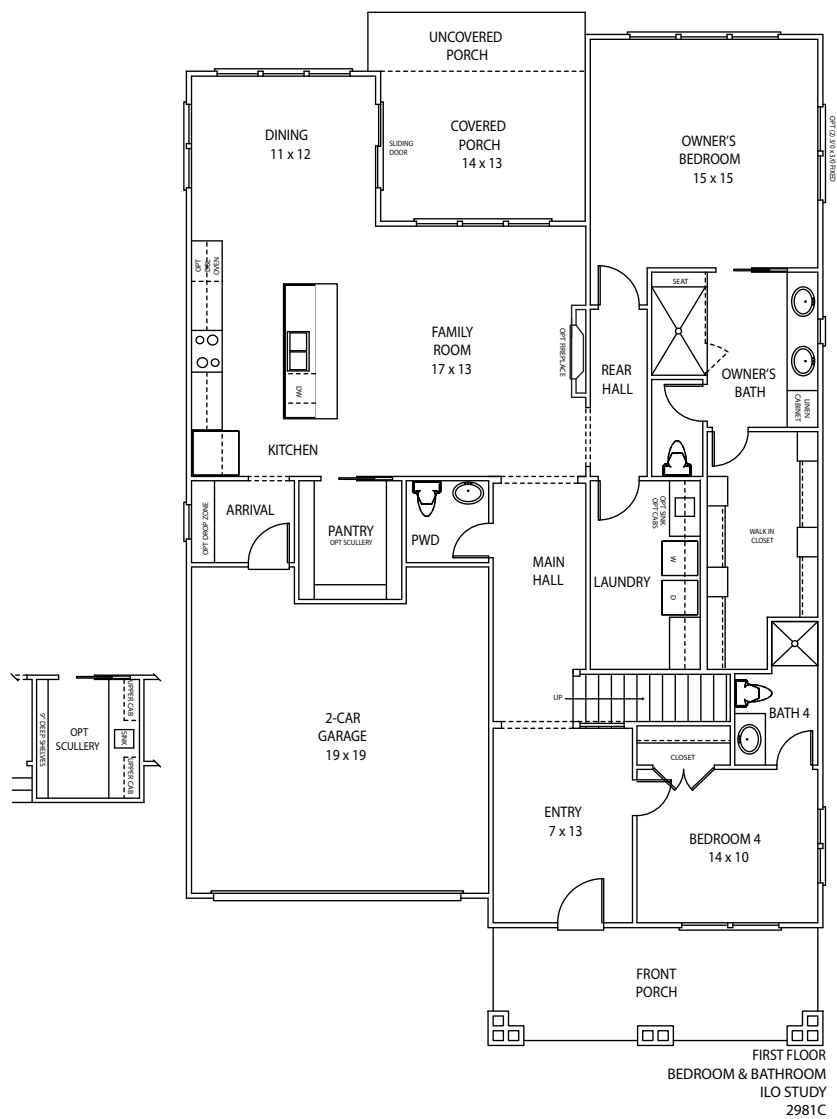

RHODES 2981C

Bedrooms	3/4
Bathrooms	3.5/4.5
First Floor	1852 sq. ft.
Second Floor	1129 sq. ft.
Total Heated	2981 sq. ft.

©2026. Saussy Burbank, LLC "Saussy Burbank" is a service mark of Saussy Burbank, LLC. Prices, plans, designs, architectural renderings, uses, dimensions, specifications, materials, availability, improvements and amenities depicted or described herein are subject to change or cancellation (in whole or in part) without notice. Illustrations may include artists' depictions and differ from final improvements. Equal housing opportunity.
February 19, 2026

RHODES 2981C

RHODES 2981C

RHODES 2981C