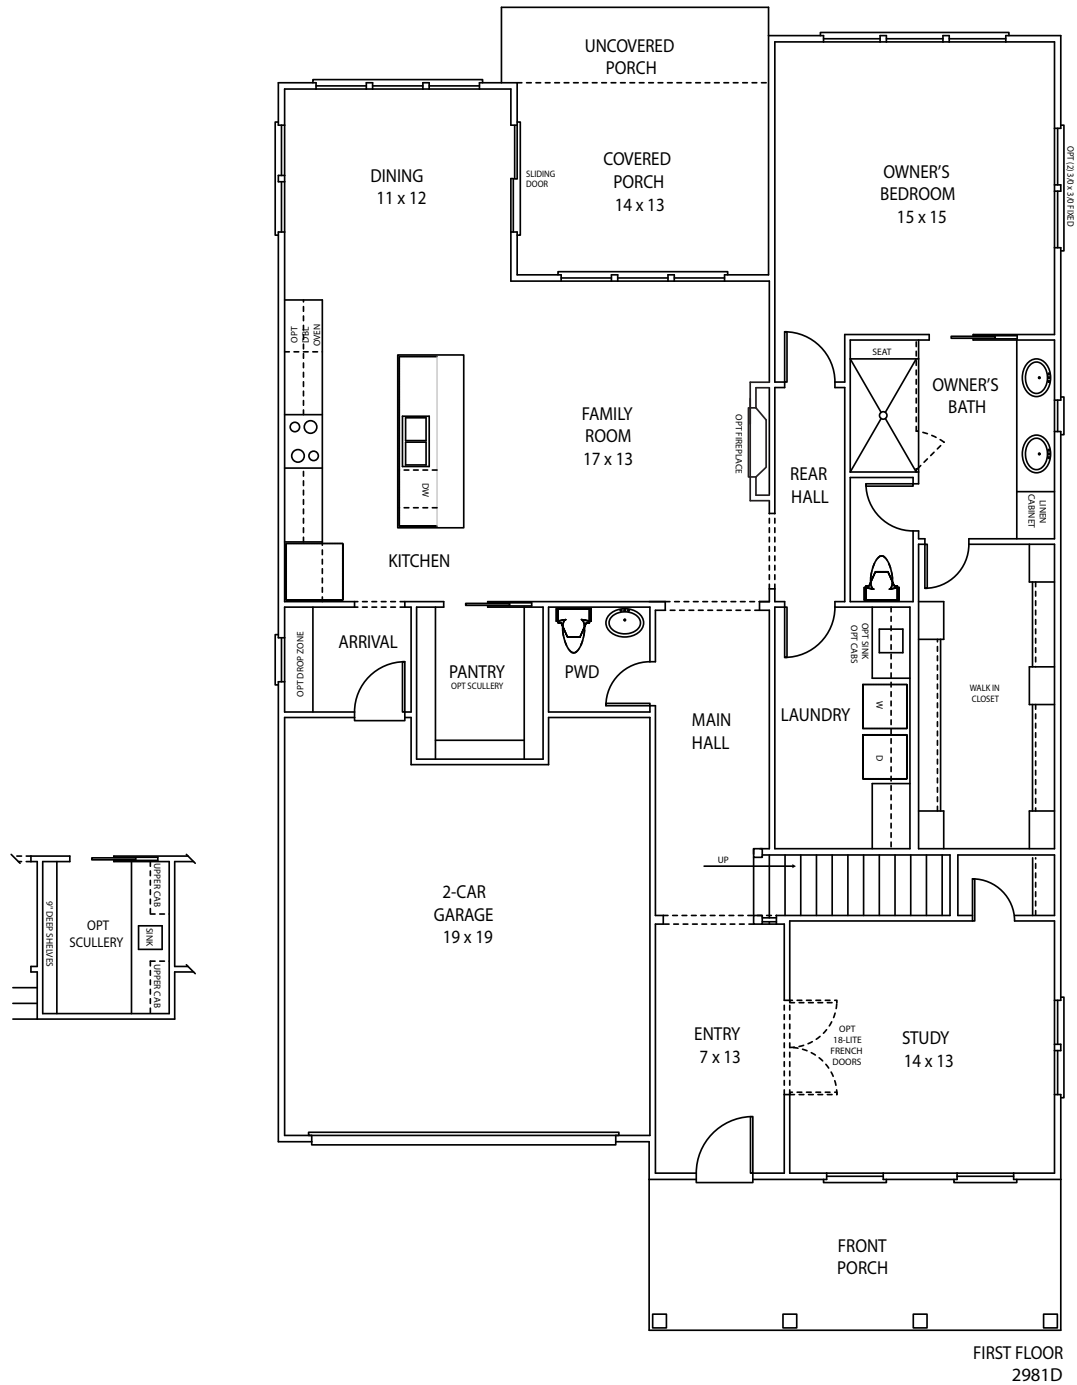

RHODES 2981D

Bedrooms	3/4
Bathrooms	3.5/4.5
First Floor	1852 sq. ft.
Second Floor	1129 sq. ft.
Total Heated	2981 sq. ft.

©2026. Saussy Burbank, LLC "Saussy Burbank" is a service mark of Saussy Burbank, LLC. Prices, plans, designs, architectural renderings, uses, dimensions, specifications, materials, availability, improvements and amenities depicted or described herein are subject to change or cancellation (in whole or in part) without notice. Illustrations may include artists' depictions and differ from final improvements. Equal housing opportunity.
February 19, 2026

RHODES 2981D

RHODES 2981D

RHODES 2981D