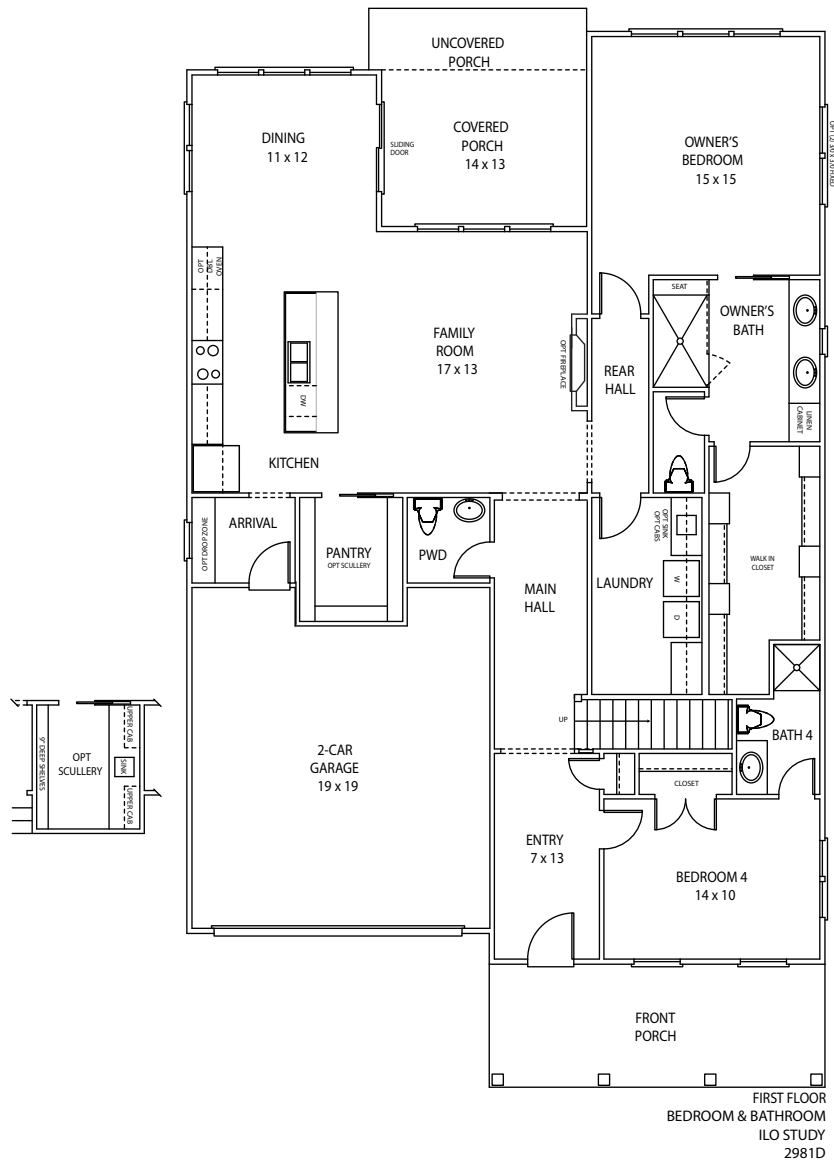

RHODES 2981D

Bedrooms	3/4
Bathrooms	3.5/4.5
First Floor	1852 sq. ft.
Second Floor	1129 sq. ft.
Total Heated	2981 sq. ft.

©2026. Saussy Burbank, LLC "Saussy Burbank" is a service mark of Saussy Burbank, LLC. Prices, plans, designs, architectural renderings, uses, dimensions, specifications, materials, availability, improvements and amenities depicted or described herein are subject to change or cancellation (in whole or in part) without notice. Illustrations may include artists' depictions and differ from final improvements. Equal housing opportunity.
February 19, 2026

RHODES 2981D

RHODES 2981D

RHODES 2981D