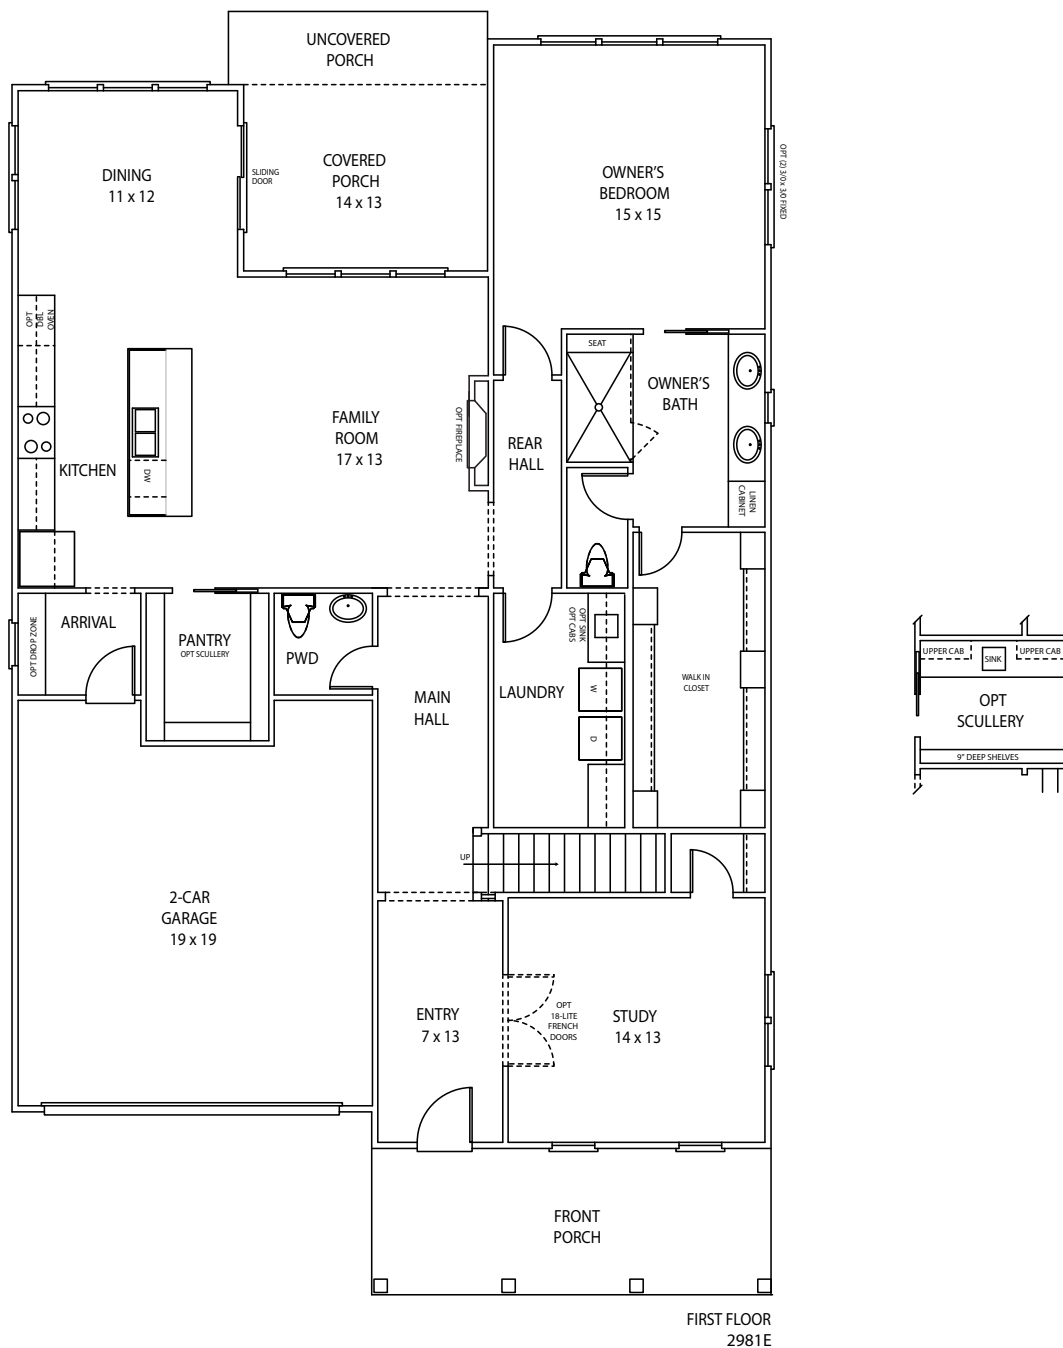

RHODES 2981E

Bedrooms	3/4
Bathrooms	3.5/4.5
First Floor	1852 sq. ft.
Second Floor	1129 sq. ft.
Total Heated	2981 sq. ft.

©2026. Saussy Burbank, LLC "Saussy Burbank" is a service mark of Saussy Burbank, LLC. Prices, plans, designs, architectural renderings, uses, dimensions, specifications, materials, availability, improvements and amenities depicted or described herein are subject to change or cancellation (in whole or in part) without notice. Illustrations may include artists' depictions and differ from final improvements. Equal housing opportunity.

February 19, 2026

RHODES 2981E

RHODES 2981E

RHODES 2981E

SECOND FLOOR
2981E