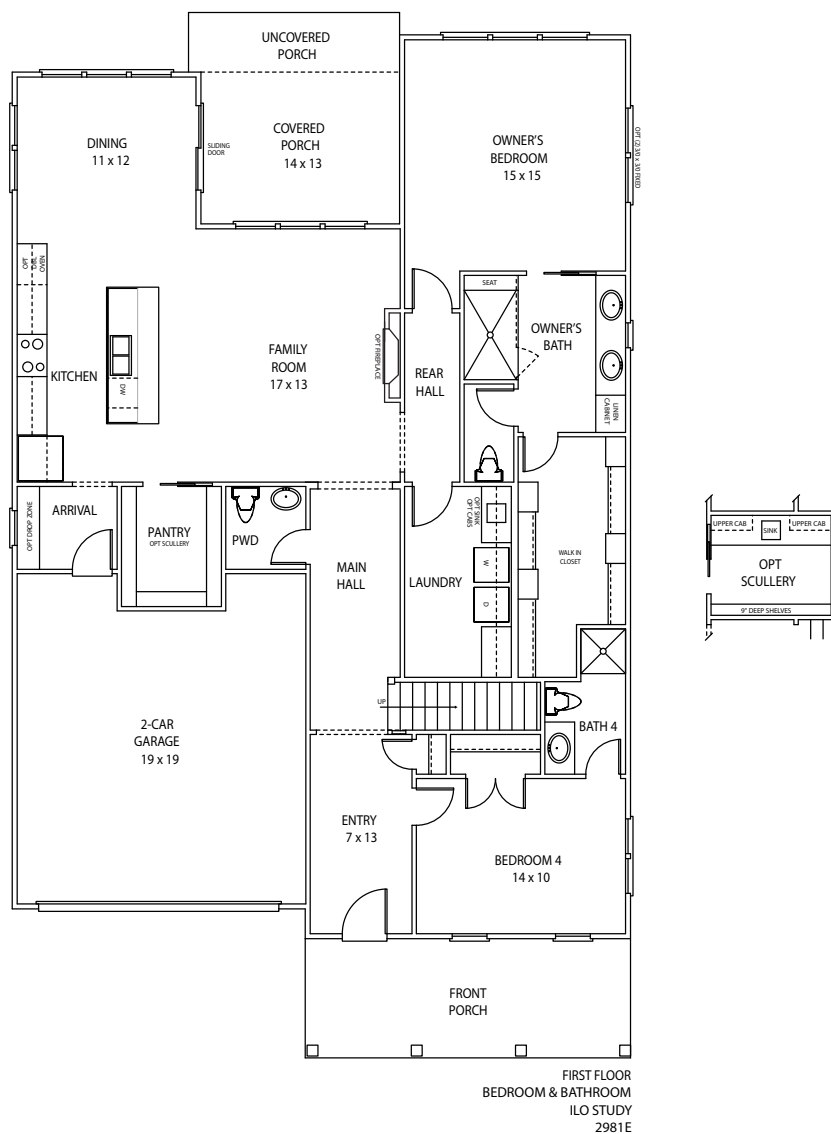

RHODES 2981E

Bedrooms	3/4
Bathrooms	3.5/4.5
First Floor	1852 sq. ft.
Second Floor	1129 sq. ft.
Total Heated	2981 sq. ft.

©2026. Saussy Burbank, LLC "Saussy Burbank" is a service mark of Saussy Burbank, LLC. Prices, plans, designs, architectural renderings, uses, dimensions, specifications, materials, availability, improvements and amenities depicted or described herein are subject to change or cancellation (in whole or in part) without notice. Illustrations may include artists' depictions and differ from final improvements. Equal housing opportunity.

February 19, 2026

RHODES 2981E

RHODES 2981E

RHODES 2981E

SECOND FLOOR
2981E