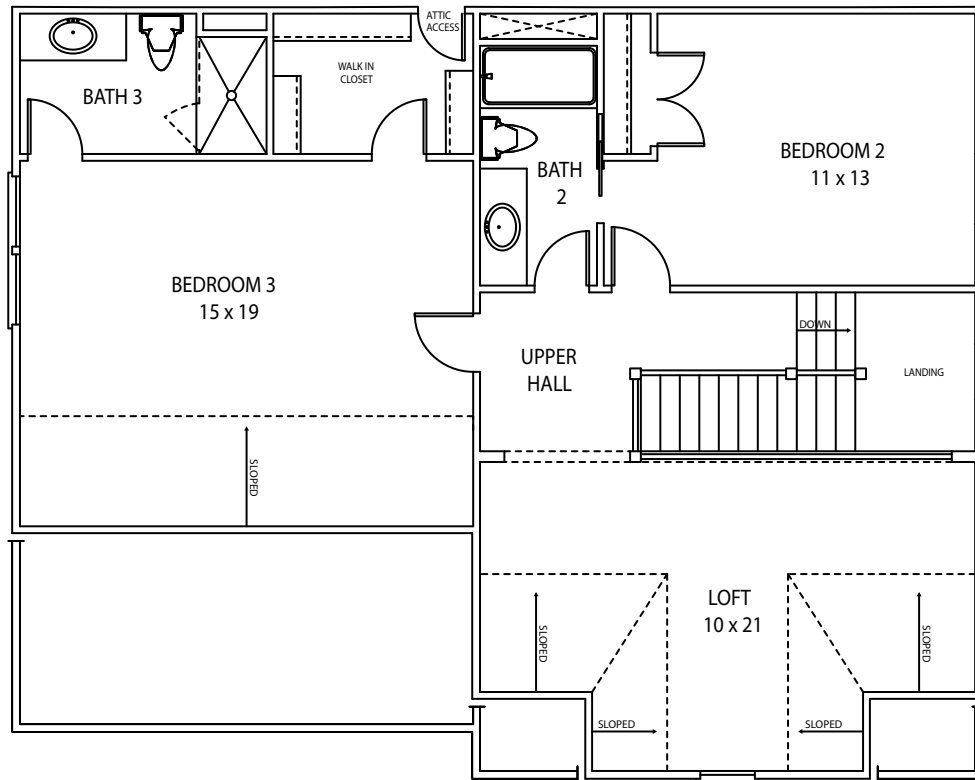

RHODES 2981E

Bedrooms	3/4
Bathrooms	3.5/4.5
First Floor	1852 sq. ft.
Second Floor	1129 sq. ft.
Total Heated	2981 sq. ft.

©2026. Saussy Burbank, LLC "Saussy Burbank" is a service mark of Saussy Burbank, LLC. Prices, plans, designs, architectural renderings, uses, dimensions, specifications, materials, availability, improvements and amenities depicted or described herein are subject to change or cancellation (in whole or in part) without notice. Illustrations may include artists' depictions and differ from final improvements. Equal housing opportunity.

February 19, 2026

RHODES 2981E

RHODES 2981E

RHODES 2981E

SECOND FLOOR
2981E