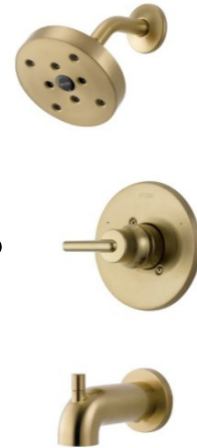

# Master Bath

1. Cabinets - Barnett Door - Linen Painted
2. Hardware - Briquette Pulls - Modern Brushed Gold
3. Vanity Lights - Fullton- Satin Brass (x2)
4. Countertop - Carrara Breve - Quartz
5. Faucets - Trinsic - Champagne Bronze (x2)
6. Sinks - White Rectangle Undermount (x2)

7. Floor & Wall Tile - Contessa 12x24 - Oro Matte (F)/Polished (W)
  8. Shower Floor Tile - Impact Herringbone Mosaic - white
  9. Shower Fixture - Trinsic - Champagne Bronze
- \*Frameless shower door - Satin Brass brackets

# Bath 2

1

2

3

4

5

6

7

8

1. Cabinets - Barnett Door - Linen Painted
2. Hardware - Antic Pulls - Modern Brushed Gold
3. Vanity Lights - Fullton - Satin Brass (x1)
4. Countertops - Blanco Maple- Quartz
5. Faucets - Trinsic - Champagne Bronze (x1)
6. Sinks - Undermount White (x1)
7. Floor Tile - Contessa 12x24 - Oro
8. Shower Fixture - Trinsic - Champagne Bronze