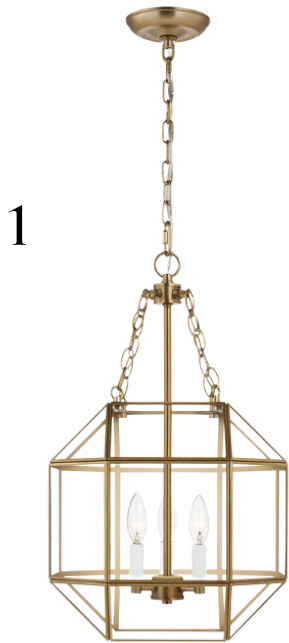

## 493 Ayrhill Loop

## Leighton Lot 33

Siding: Gossamer Veil  
SW9165

Front Door: Rose Dust  
SW0025

Trim: Pure White  
SW7005

Foundation: Black Fox  
SW7020

\*actual colors may vary from on-screen or printed representation

# Exterior Lights

1. Front Porch- Galena Small Pendant - Black
2. Garage Doors - Barn Light Large - Black
3. Rear Porch - Galena Small Wall Lantern - Black

# Interior Lights

1. Foyer - Morrison Small Pendant - Satin Brass
2. Laundry - Rhett Flush Mount - Satin Brass
3. Dining - Alturas 5-light Chandelier - Satin Brass
4. Family Room & Master Bedroom - Jovie 52" fan - white
5. Bed 2 & 3 - Era 44" LED fan - white