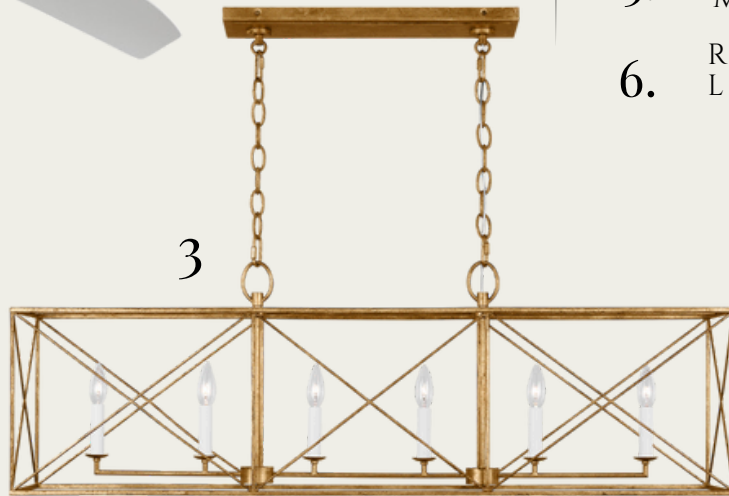

3

4

5

INTERIOR LIGHTING

1. FAMILY ROOM - AVILA 54" LED FAN - SATIN BRASS/WHITE
2. STAIRWELL - STONINGTON SMALL LANTERN - ANTIQUE GILD
3. DINING ROOM - BEATRIX LARGE LINEAR LANTERN - ANTIQUE GILD
4. CLOSETS - ROUND CEILING MOUNT - WHITE
5. BED 2 & 3 - RHETT MEDIUM FLUSH MOUNT - SATIN BRASS
6. REAR HALLWAY - STONINGTON MINI LANTERN - ANTIQUE GILD